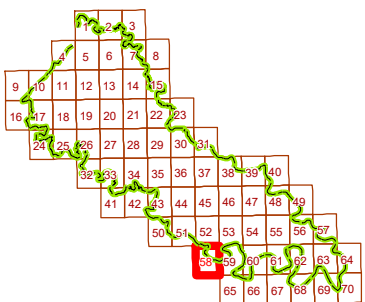

KING WILLIAM COUNTY

Last Updated February 2018

Map information is believed to be accurate, but accuracy is not guaranteed. Any errors or omissions should be reported to the Commissioner of Revenue's office. In no event will King William County be liable for any damages or other pecuniary loss that may arise from the use of this data.

WEST POINT DISTRICT

LEGEND

- County Boundary
- Routes
- Lots
- District Boundaries
- Streams
- Railroads
- Roads / Alleys
- Sections
- Blocks
- Water Bodies

SECTION 58