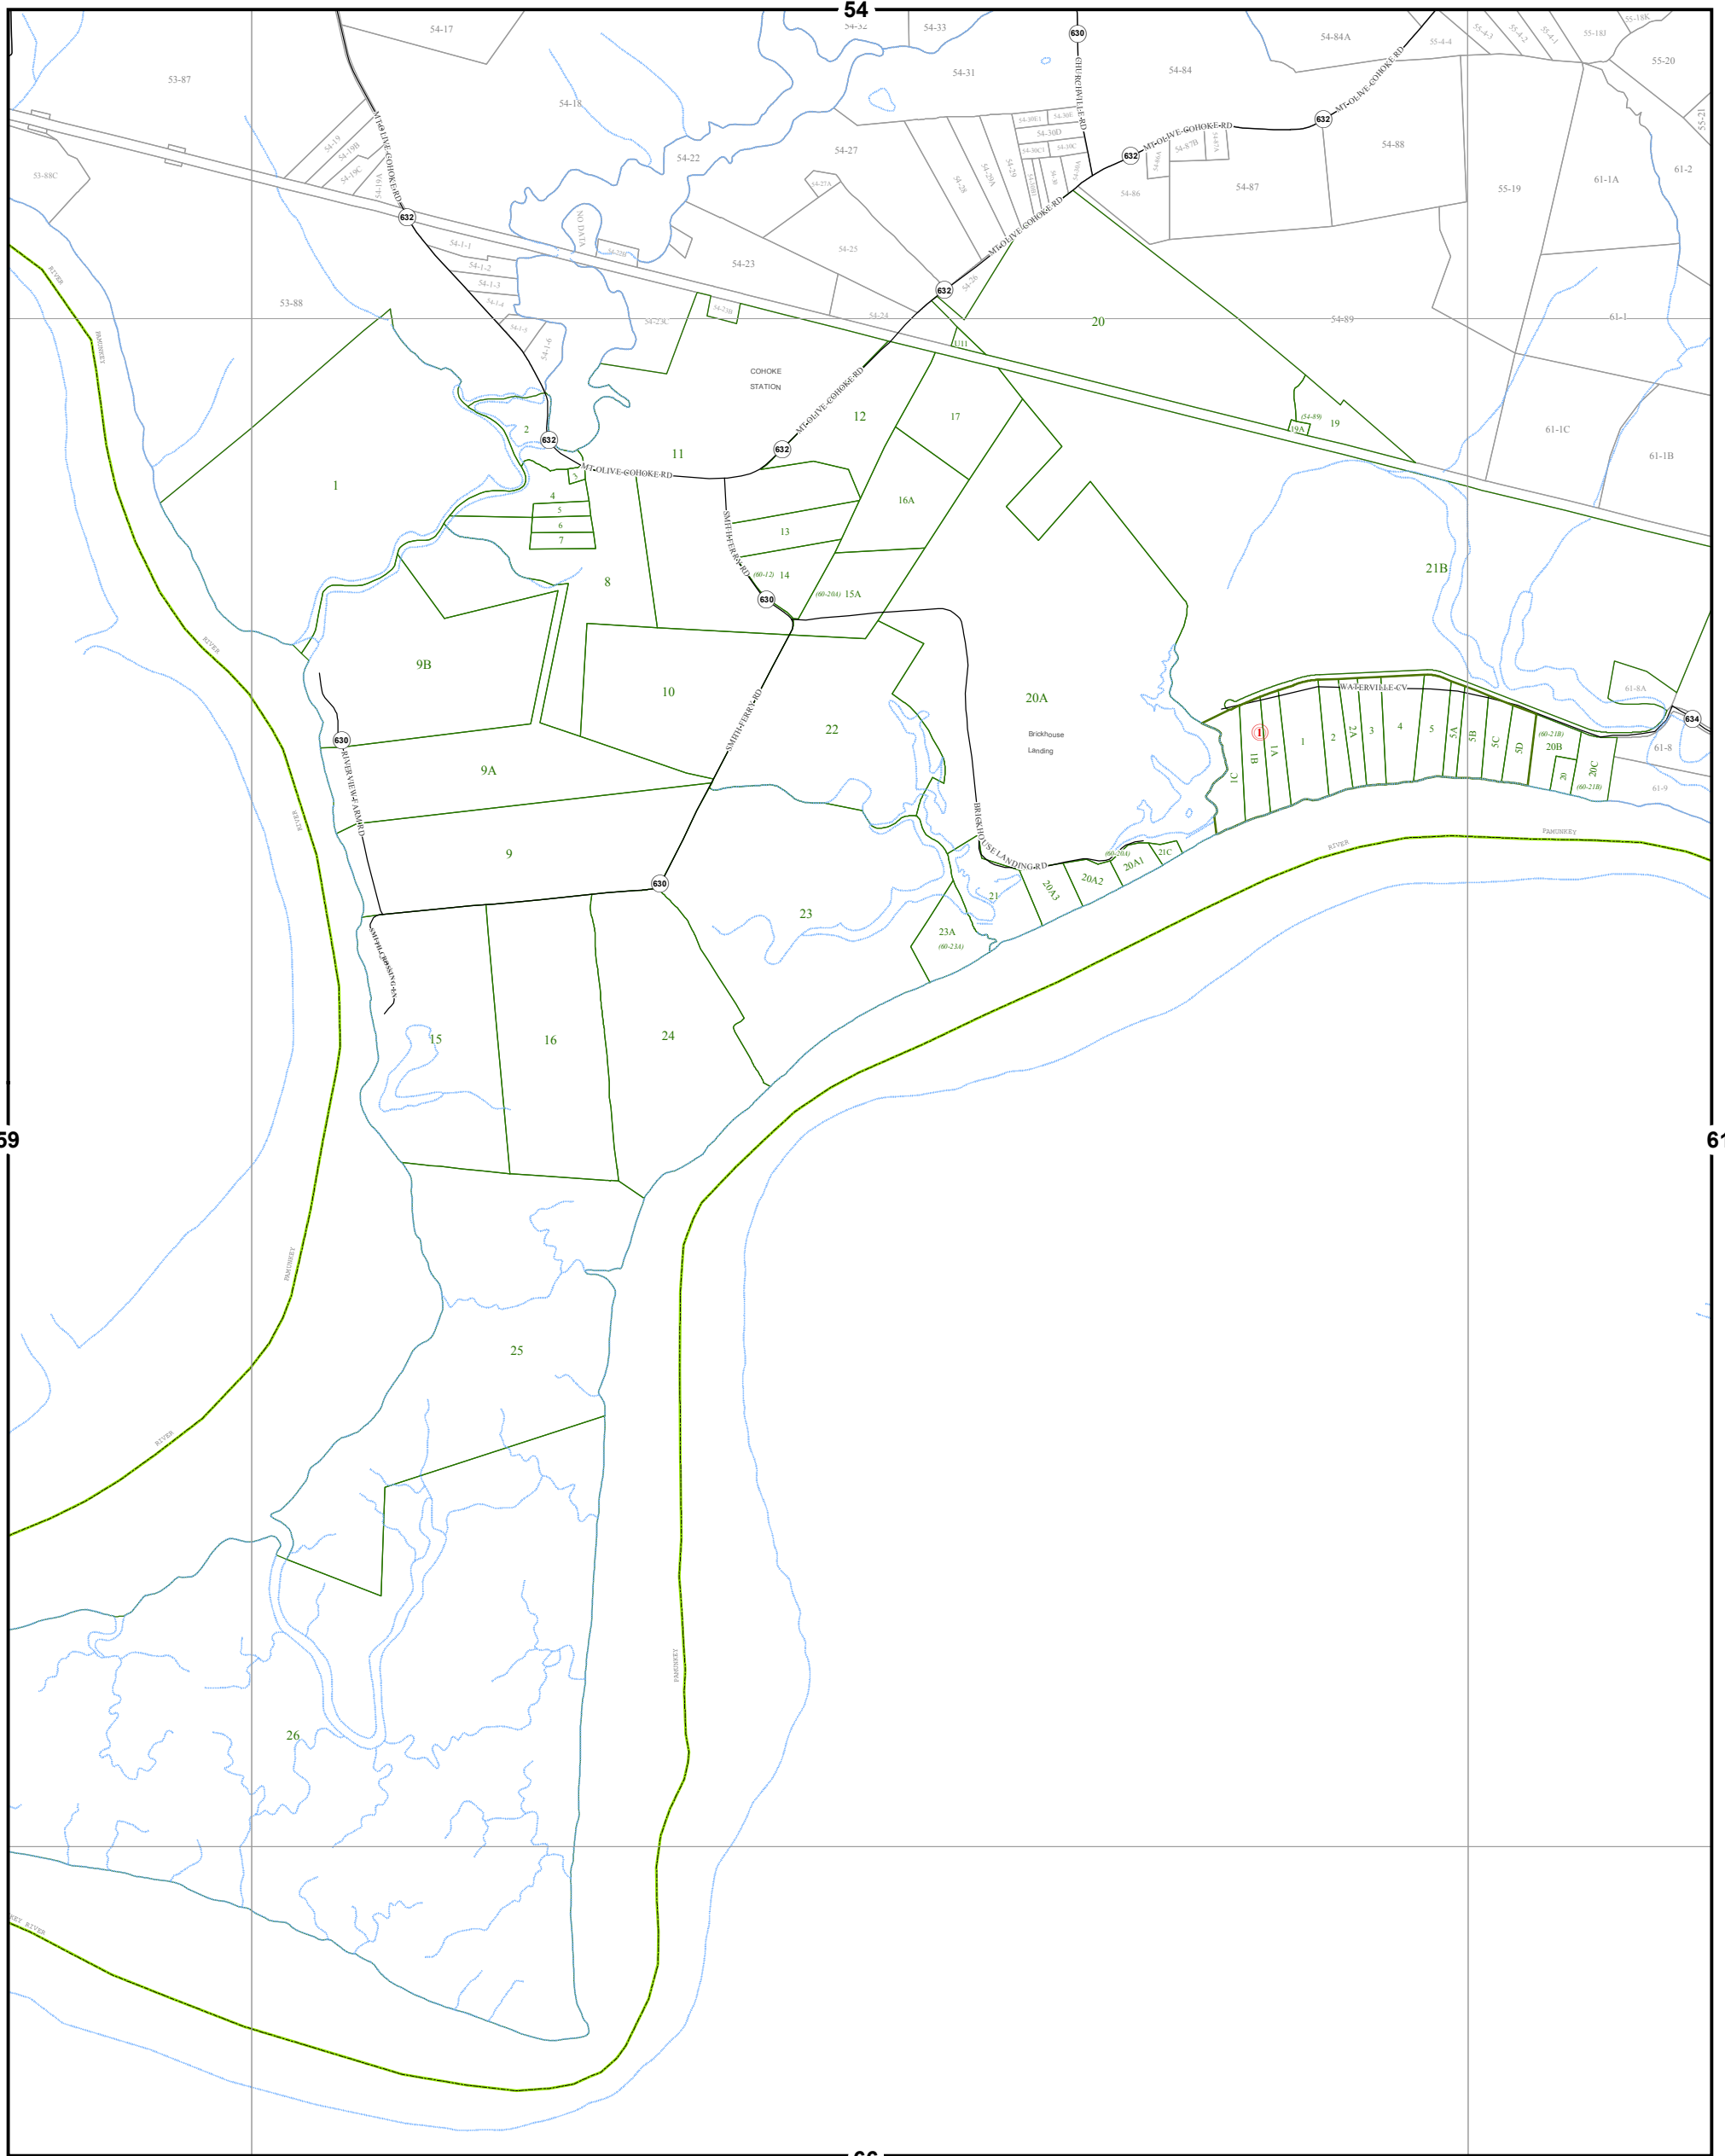

KING WILLIAM COUNTY

Last Updated September 2015

Map information is believed to be accurate, but accuracy is not guaranteed. Any errors or omissions should be reported to the Commissioner of Revenue's office. In no event will King William County be liable for any damages or other pecuniary loss that may arise from the use of this data.

WEST POINT DISTRICT

SECTION 60

LEGEND

- County Boundary
- Routes
- Lots
- District Boundaries
- Streams
- Railroads
- Roads / Alleys
- Sections
- Blocks
- Water Bodies