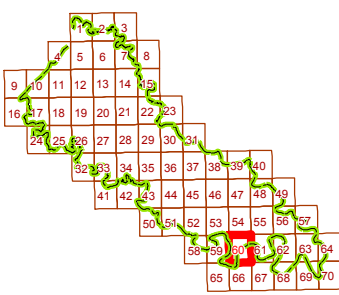

KING WILLIAM COUNTY

Last Updated September 2015

Map information is believed to be accurate, but accuracy is not guaranteed. Any errors or omissions should be reported to the Commissioner of Revenue's office. In no event will King William County be liable for any damages or other pecuniary loss that may arise from the use of this data.

WEST POINT DISTRICT

SECTION 60

LEGEND

- County Boundary
- Routes
- Lots
- District Boundaries
- Streams
- Railroads
- Roads / Alleys
- Sections
- Blocks
- Water Bodies