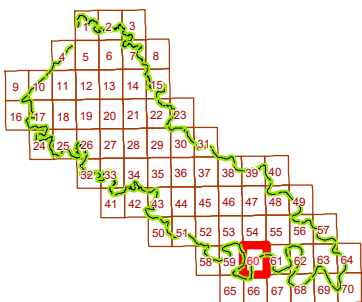

KING WILLIAM COUNTY

Last Updated February 2018

Map information is believed to be accurate, but accuracy is not guaranteed. Any errors or omissions should be reported to the Commissioner of Revenue's office. In no event will King William County be liable for any damages or other pecuniary loss that may arise from the use of this data.

WEST POINT DISTRICT

LEGEND

- County Boundary
- Routes
- 1 Lots
- District Boundaries
- Streams
- Railroads
- Roads / Alleys
- 1 Sections
- Blocks
- Water Bodies

SECTION 60