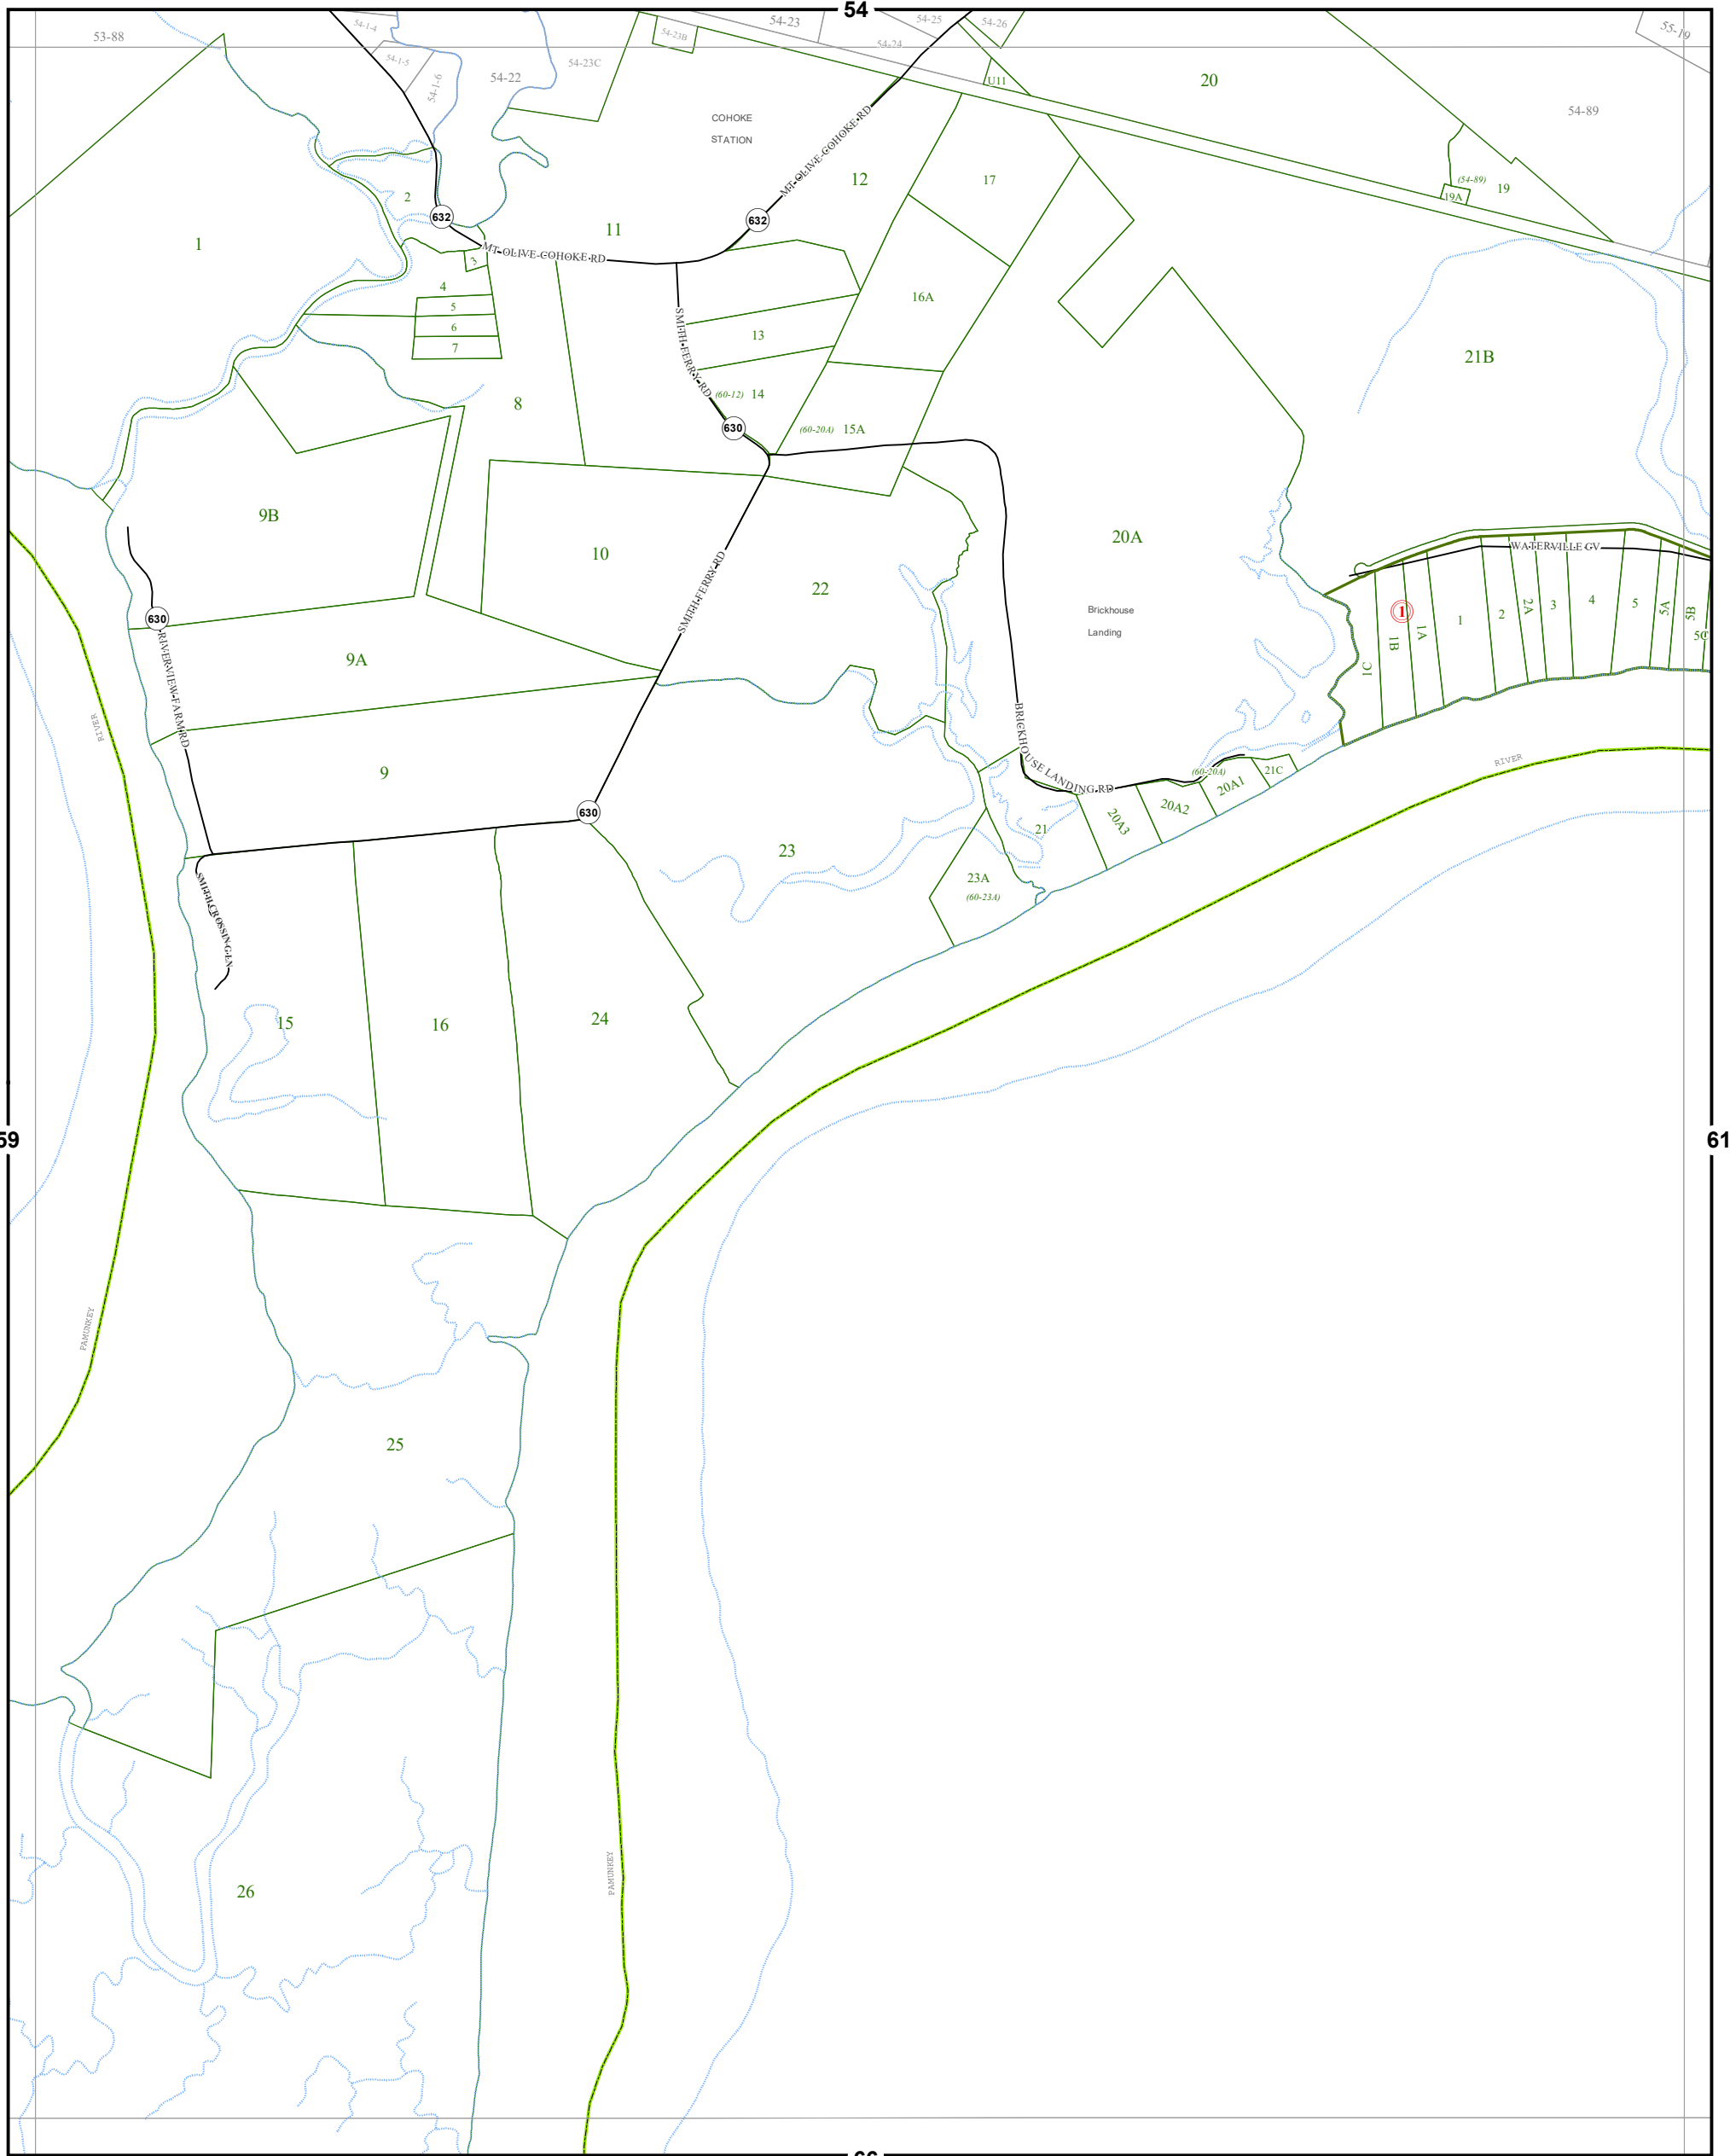

KING WILLIAM COUNTY

Last Updated February 2018

Map information is believed to be accurate, but accuracy is not guaranteed. Any errors or omissions should be reported to the Commissioner of Revenue's office. In no event will King William County be liable for any damages or other pecuniary loss that may arise from the use of this data.

WEST POINT DISTRICT

LEGEND

- County Boundary
- Routes
- 1 Lots
- District Boundaries
- Streams
- Railroads
- Roads / Alleys
- 1 Sections
- Blocks
- Water Bodies

SECTION 60