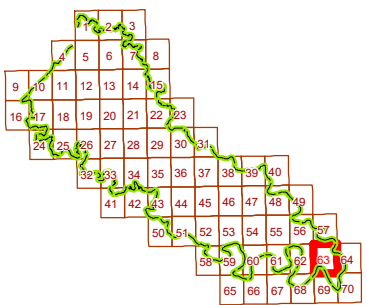

# KING WILLIAM COUNTY

Last Updated February 2018

Map information is believed to be accurate, but accuracy is not guaranteed. Any errors or omissions should be reported to the Commissioner of Revenue's office. In no event will King William County be liable for any damages or other pecuniary loss that may arise from the use of this data.

## WEST POINT DISTRICT

### LEGEND

- County Boundary
- Routes
- 1 Lots
- District Boundaries
- Streams
- Railroads
- Roads / Alleys
- 1 Sections
- Blocks
- Water Bodies