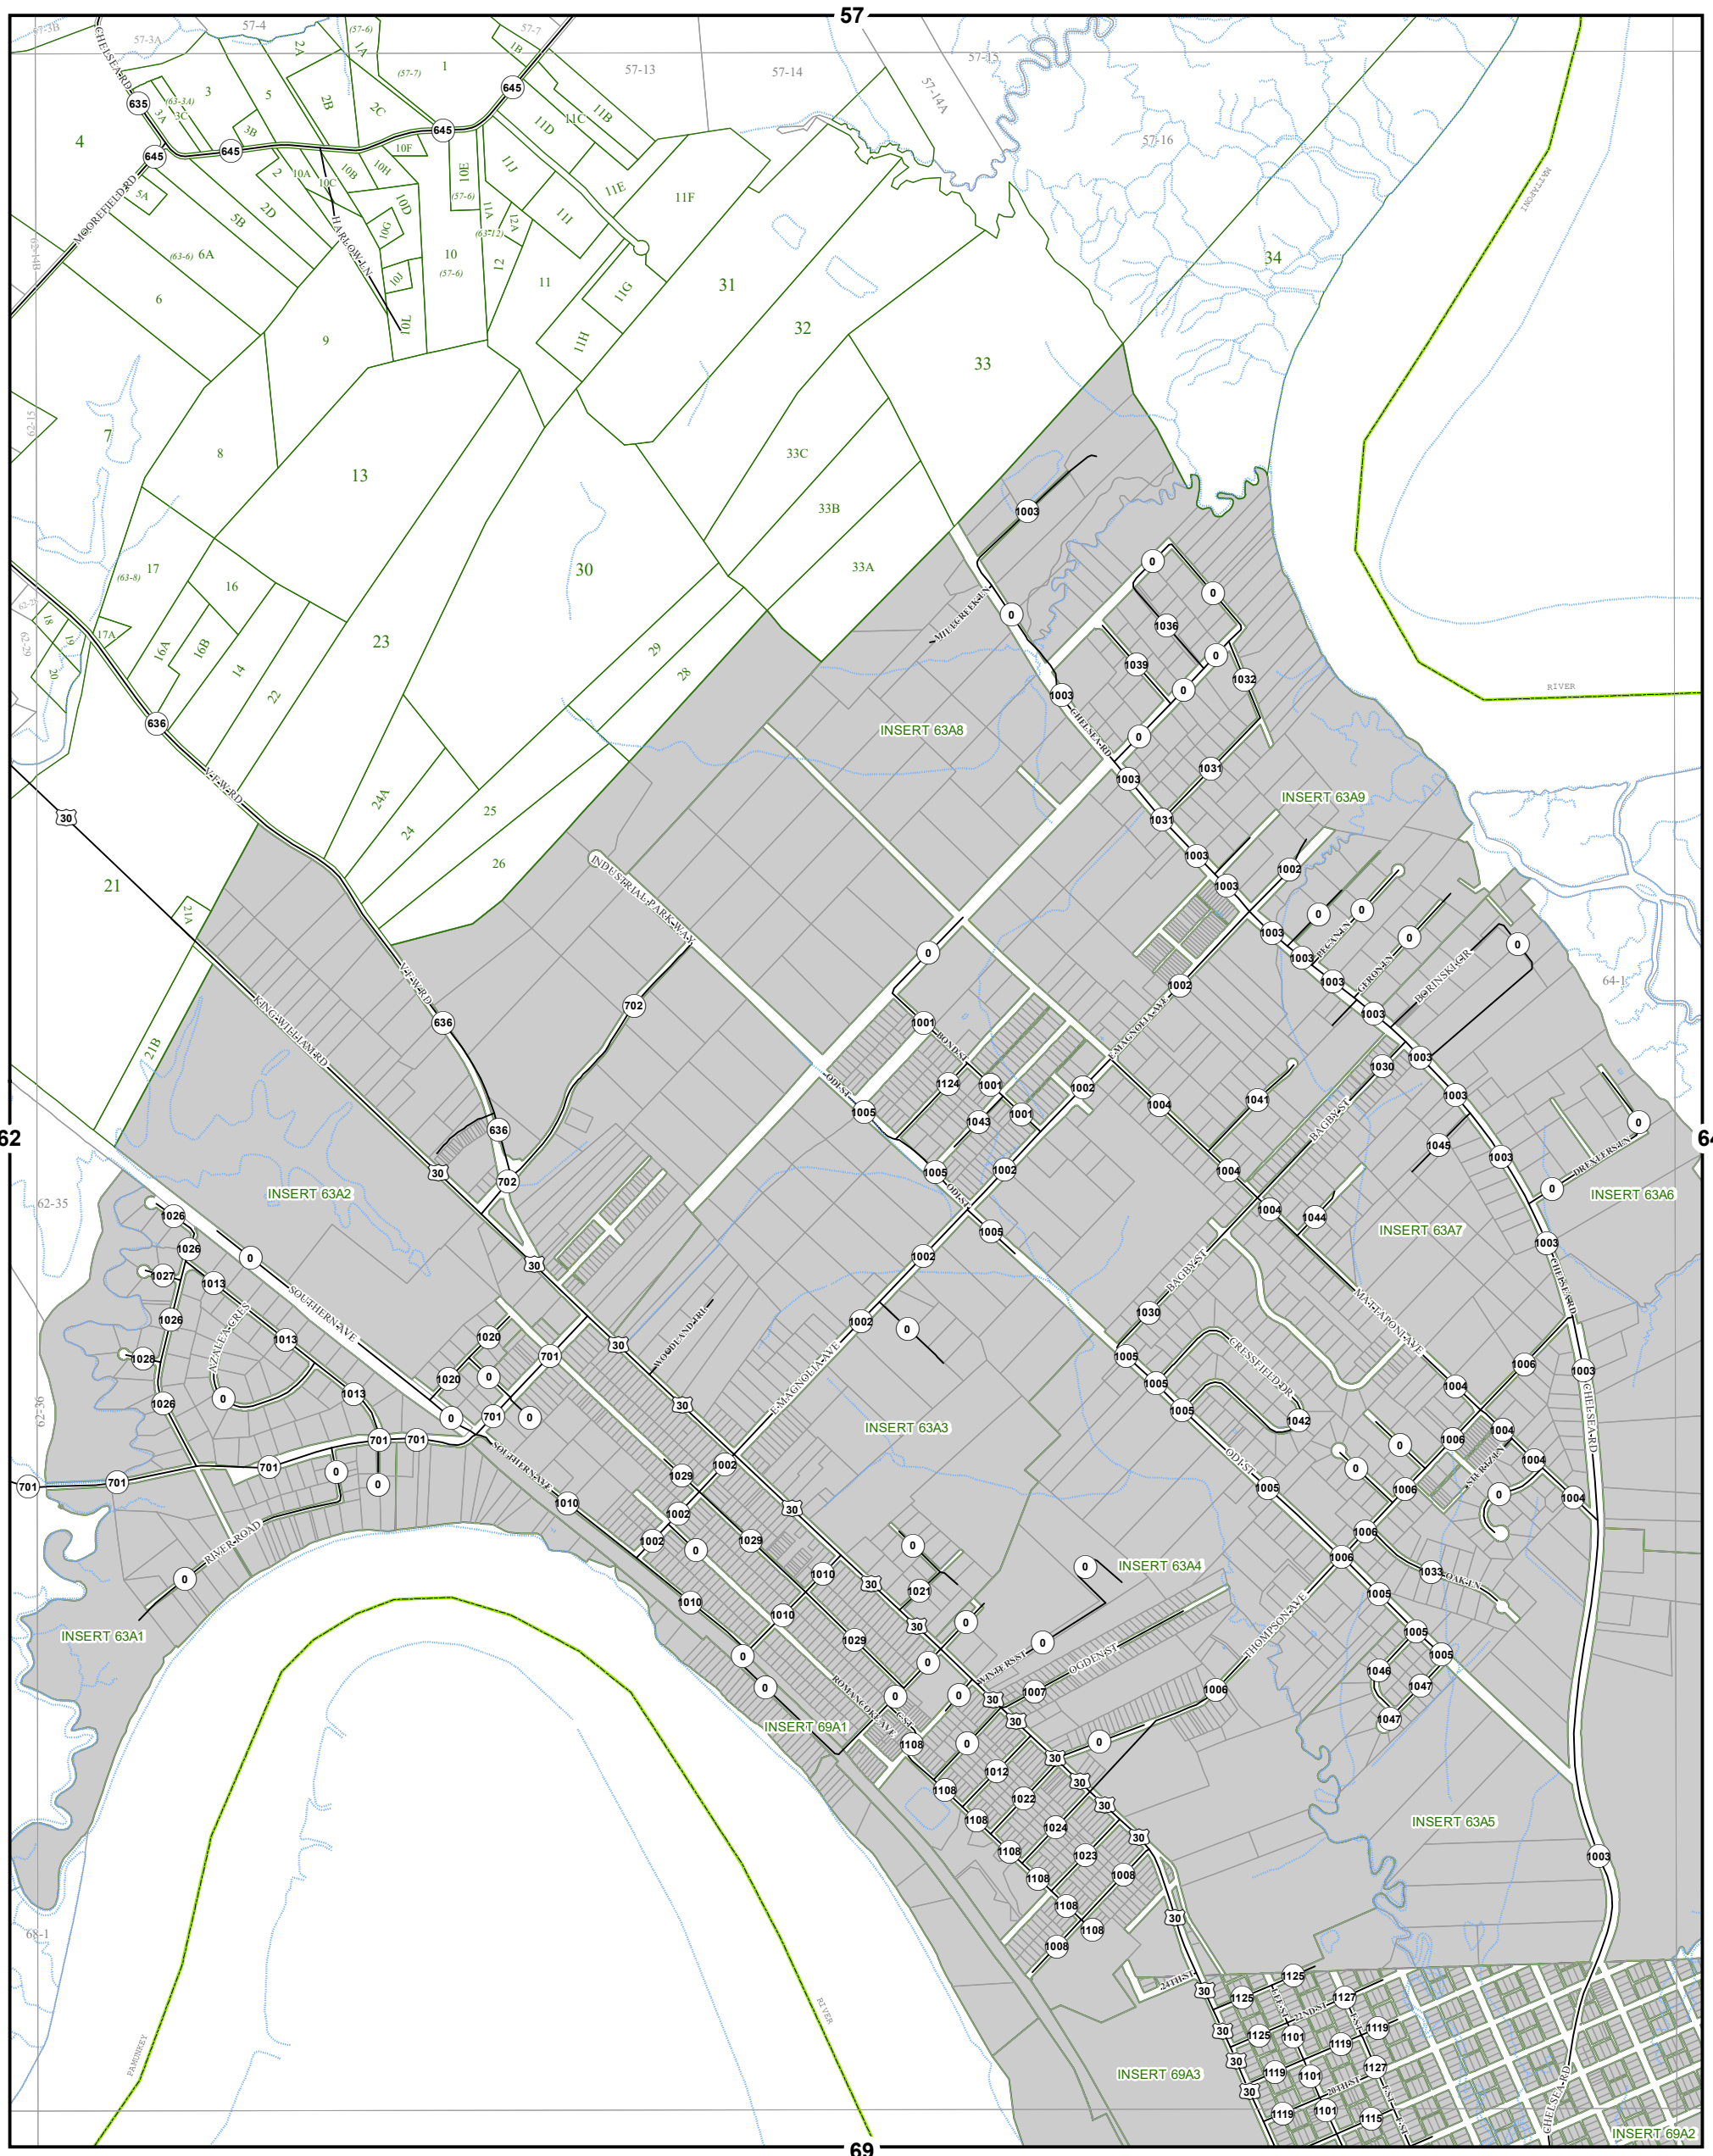

# KING WILLIAM COUNTY

Last Updated February 2018

Map information is believed to be accurate, but accuracy is not guaranteed. Any errors or omissions should be reported to the Commissioner of Revenue's office. In no event will King William County be liable for any damages or other pecuniary loss that may arise from the use of this data.

## WEST POINT DISTRICT

### LEGEND

- County Boundary
- Routes
- 1 Lots
- District Boundaries
- Streams
- Railroads
- Roads / Alleys
- 1 Sections
- Blocks
- Water Bodies