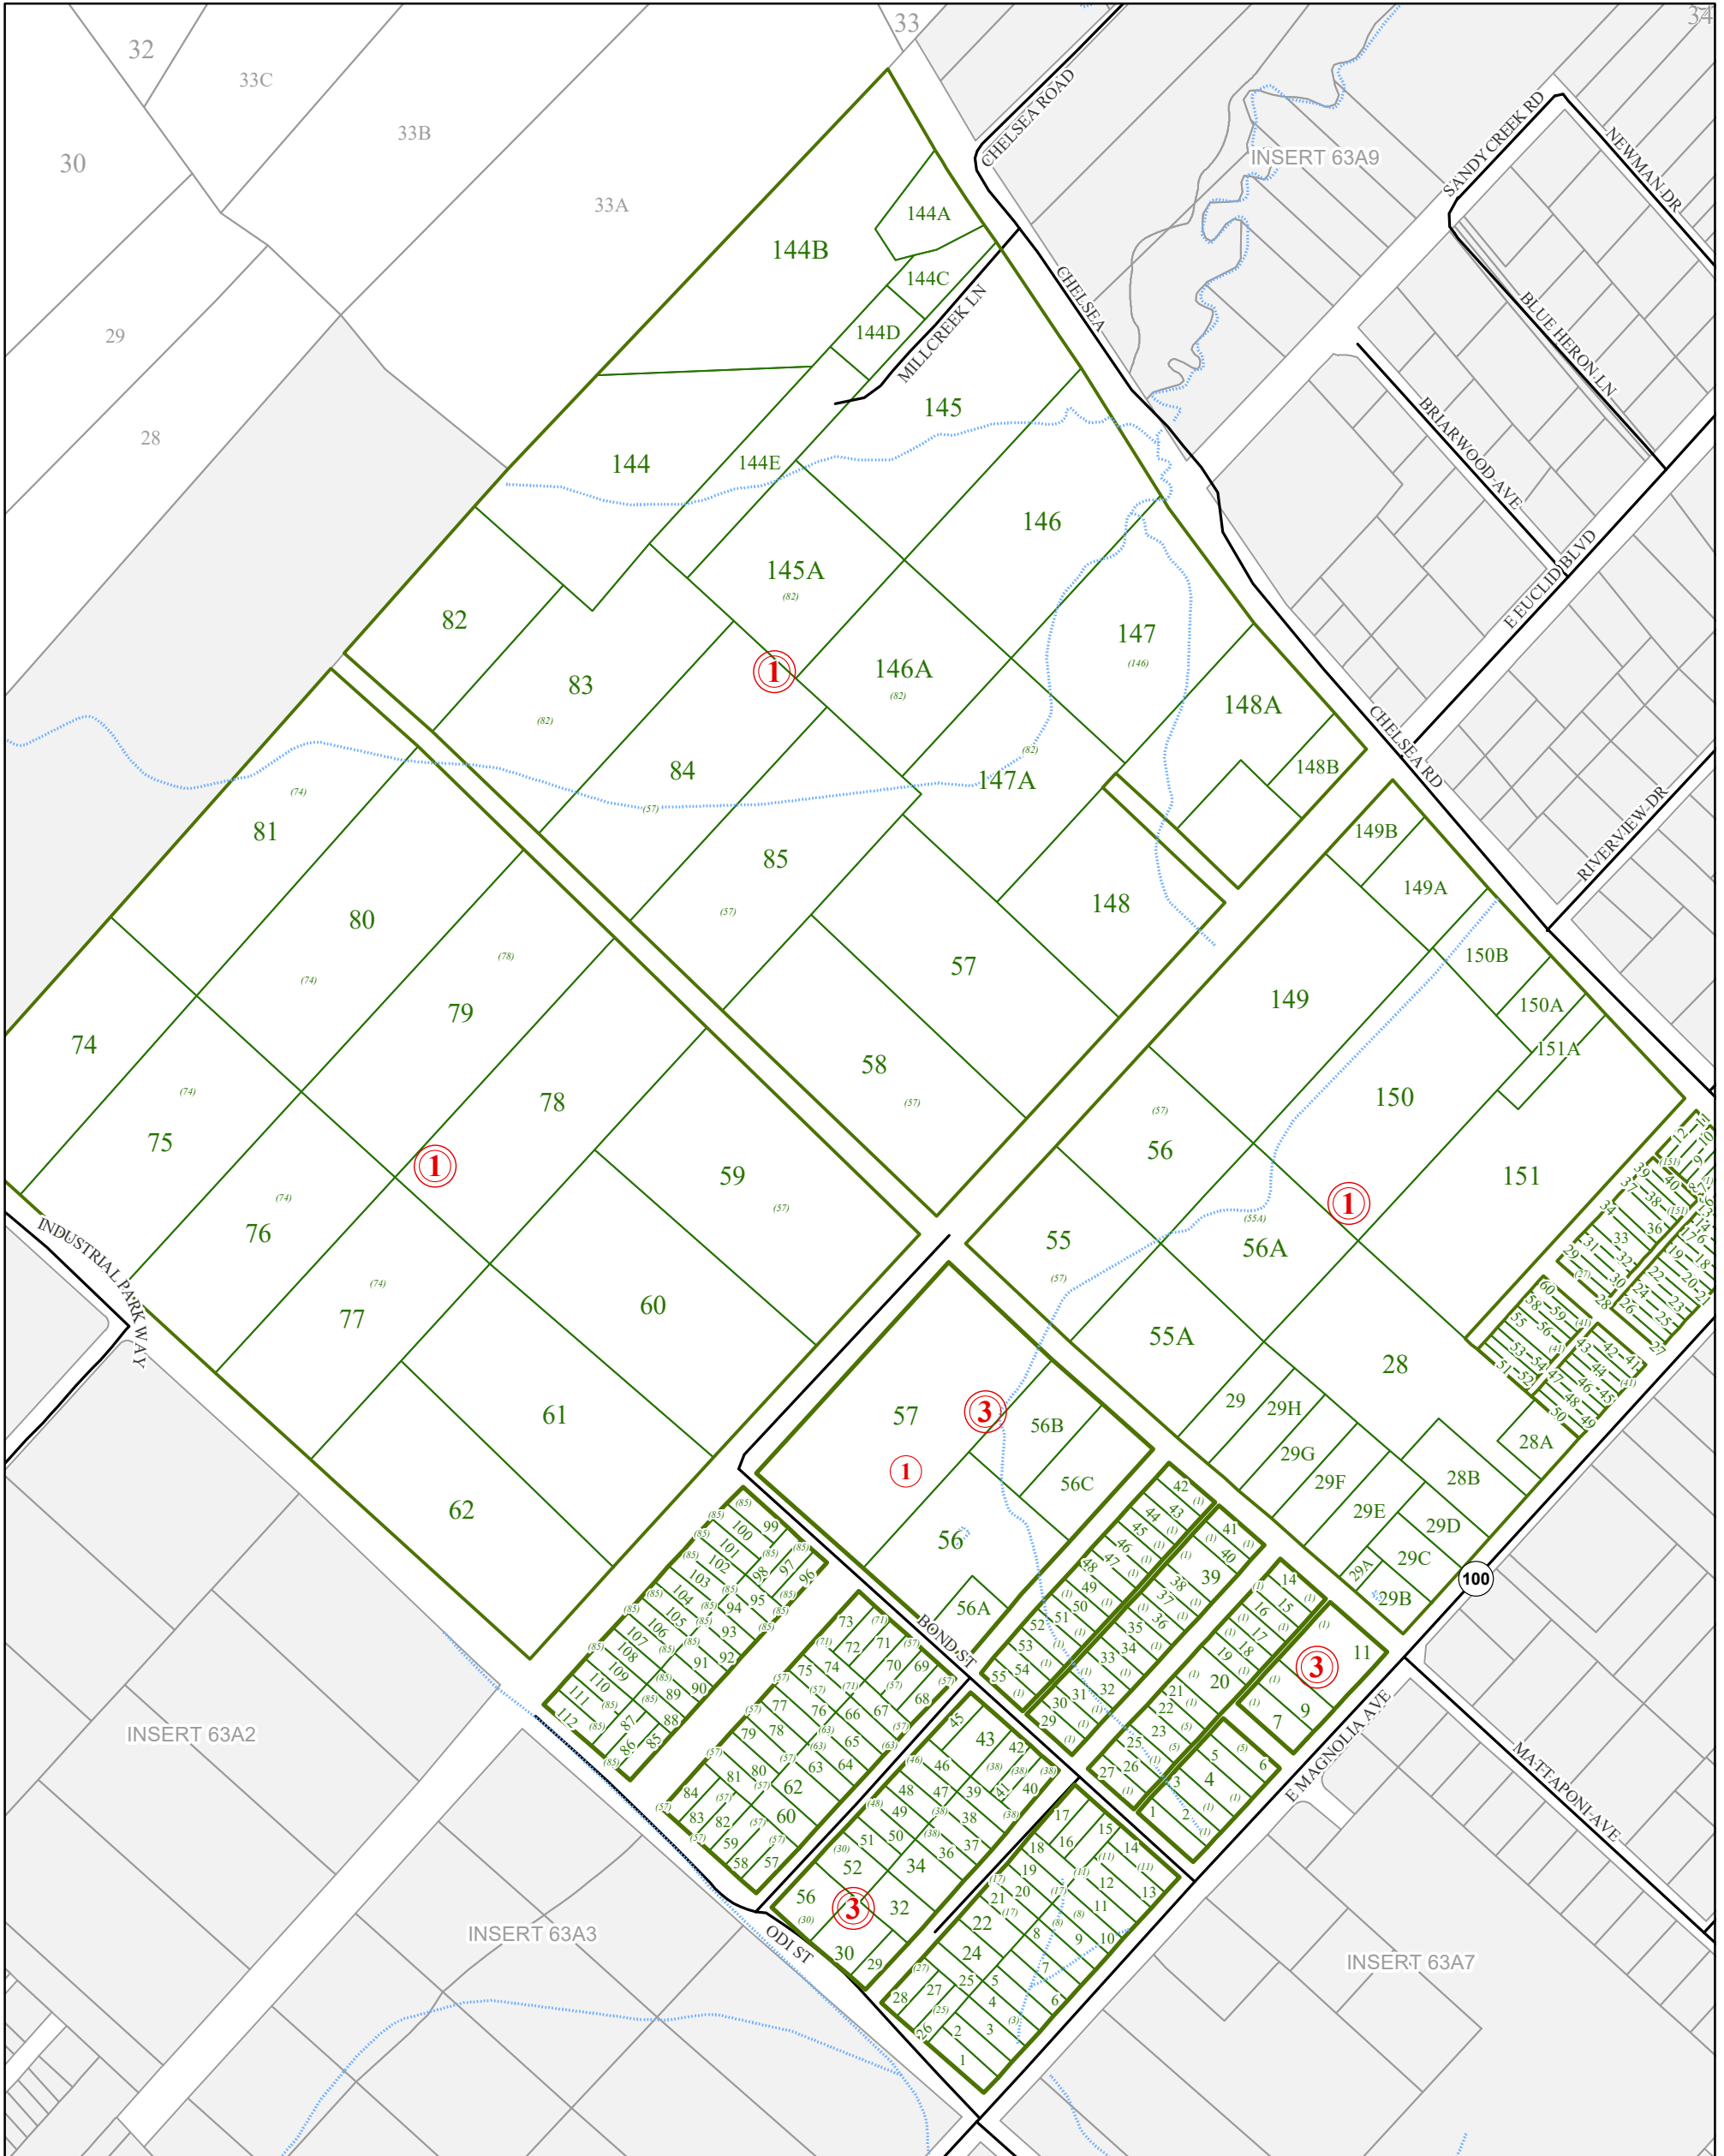

KING WILLIAM COUNTY

Last Updated February 2018

Map information is believed to be accurate, but accuracy is not guaranteed. Any errors or omissions should be reported to the Commissioner of Revenue's office. In no event will King William County be liable for any damages or other pecuniary loss that may arise from the use of this data.

LEGEND

- County Boundary
- Railroads
- Routes
- Roads / Alleys
- Lots
- Sections
- District Boundaries
- Blocks
- Streams
- Water Bodies

INSERT 63A8