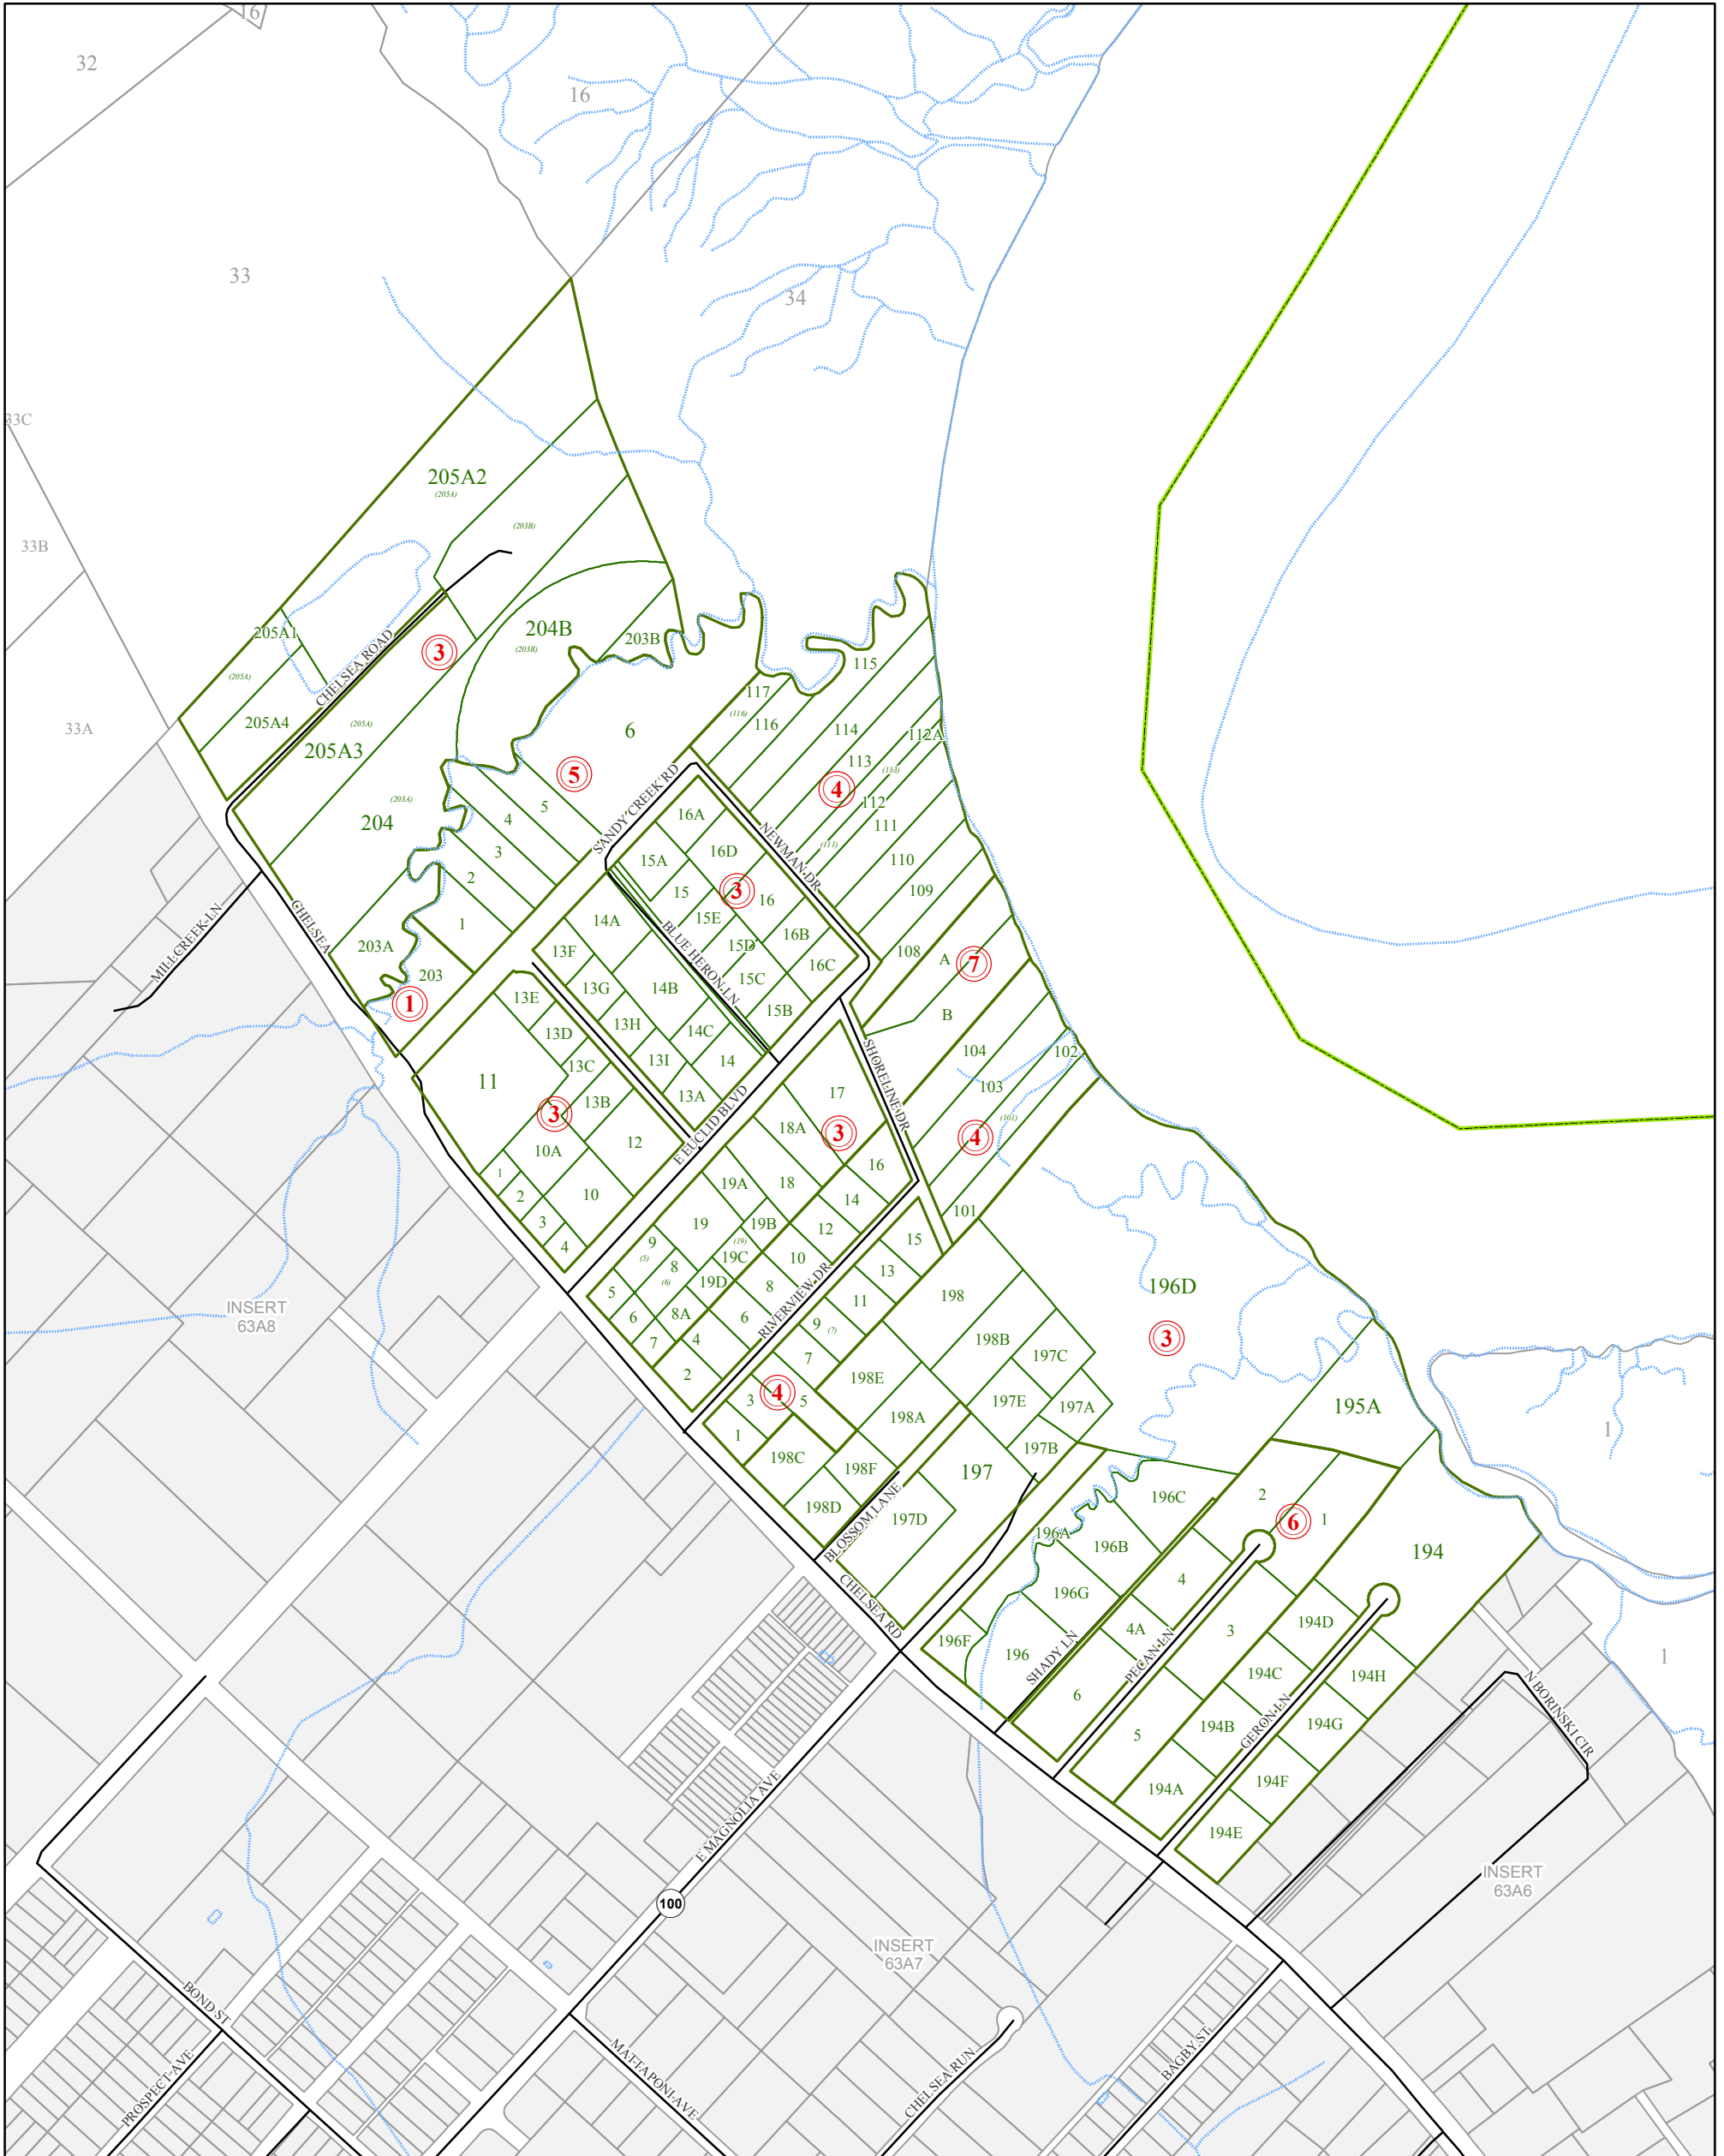

KING WILLIAM COUNTY

Last Updated September 2015

Map information is believed to be accurate, but accuracy is not guaranteed. Any errors or omissions should be reported to the Commissioner of Revenue's office. In no event will King William County be liable for any damages or other pecuniary loss that may arise from the use of this data.

LEGEND

County Boundary	Routes	Lots	District Boundaries	Streams
Railroads	Roads / Alleys	Sections	Blocks	Water Bodies

INSERT 63A9