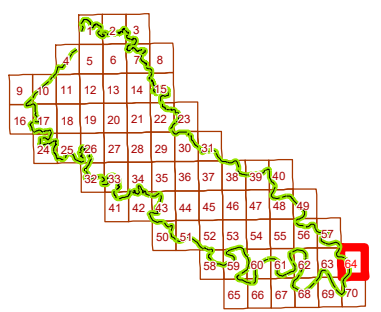

KING WILLIAM COUNTY

Last Updated February 2018

Map information is believed to be accurate, but accuracy is not guaranteed. Any errors or omissions should be reported to the Commissioner of Revenue's office. In no event will King William County be liable for any damages or other pecuniary loss that may arise from the use of this data.

70

WEST POINT DISTRICT

LEGEND

- County Boundary
- Routes
- Lots
- District Boundaries
- Streams
- Railroads
- Roads / Alleys
- Sections
- Blocks
- Water Bodies

SECTION 64