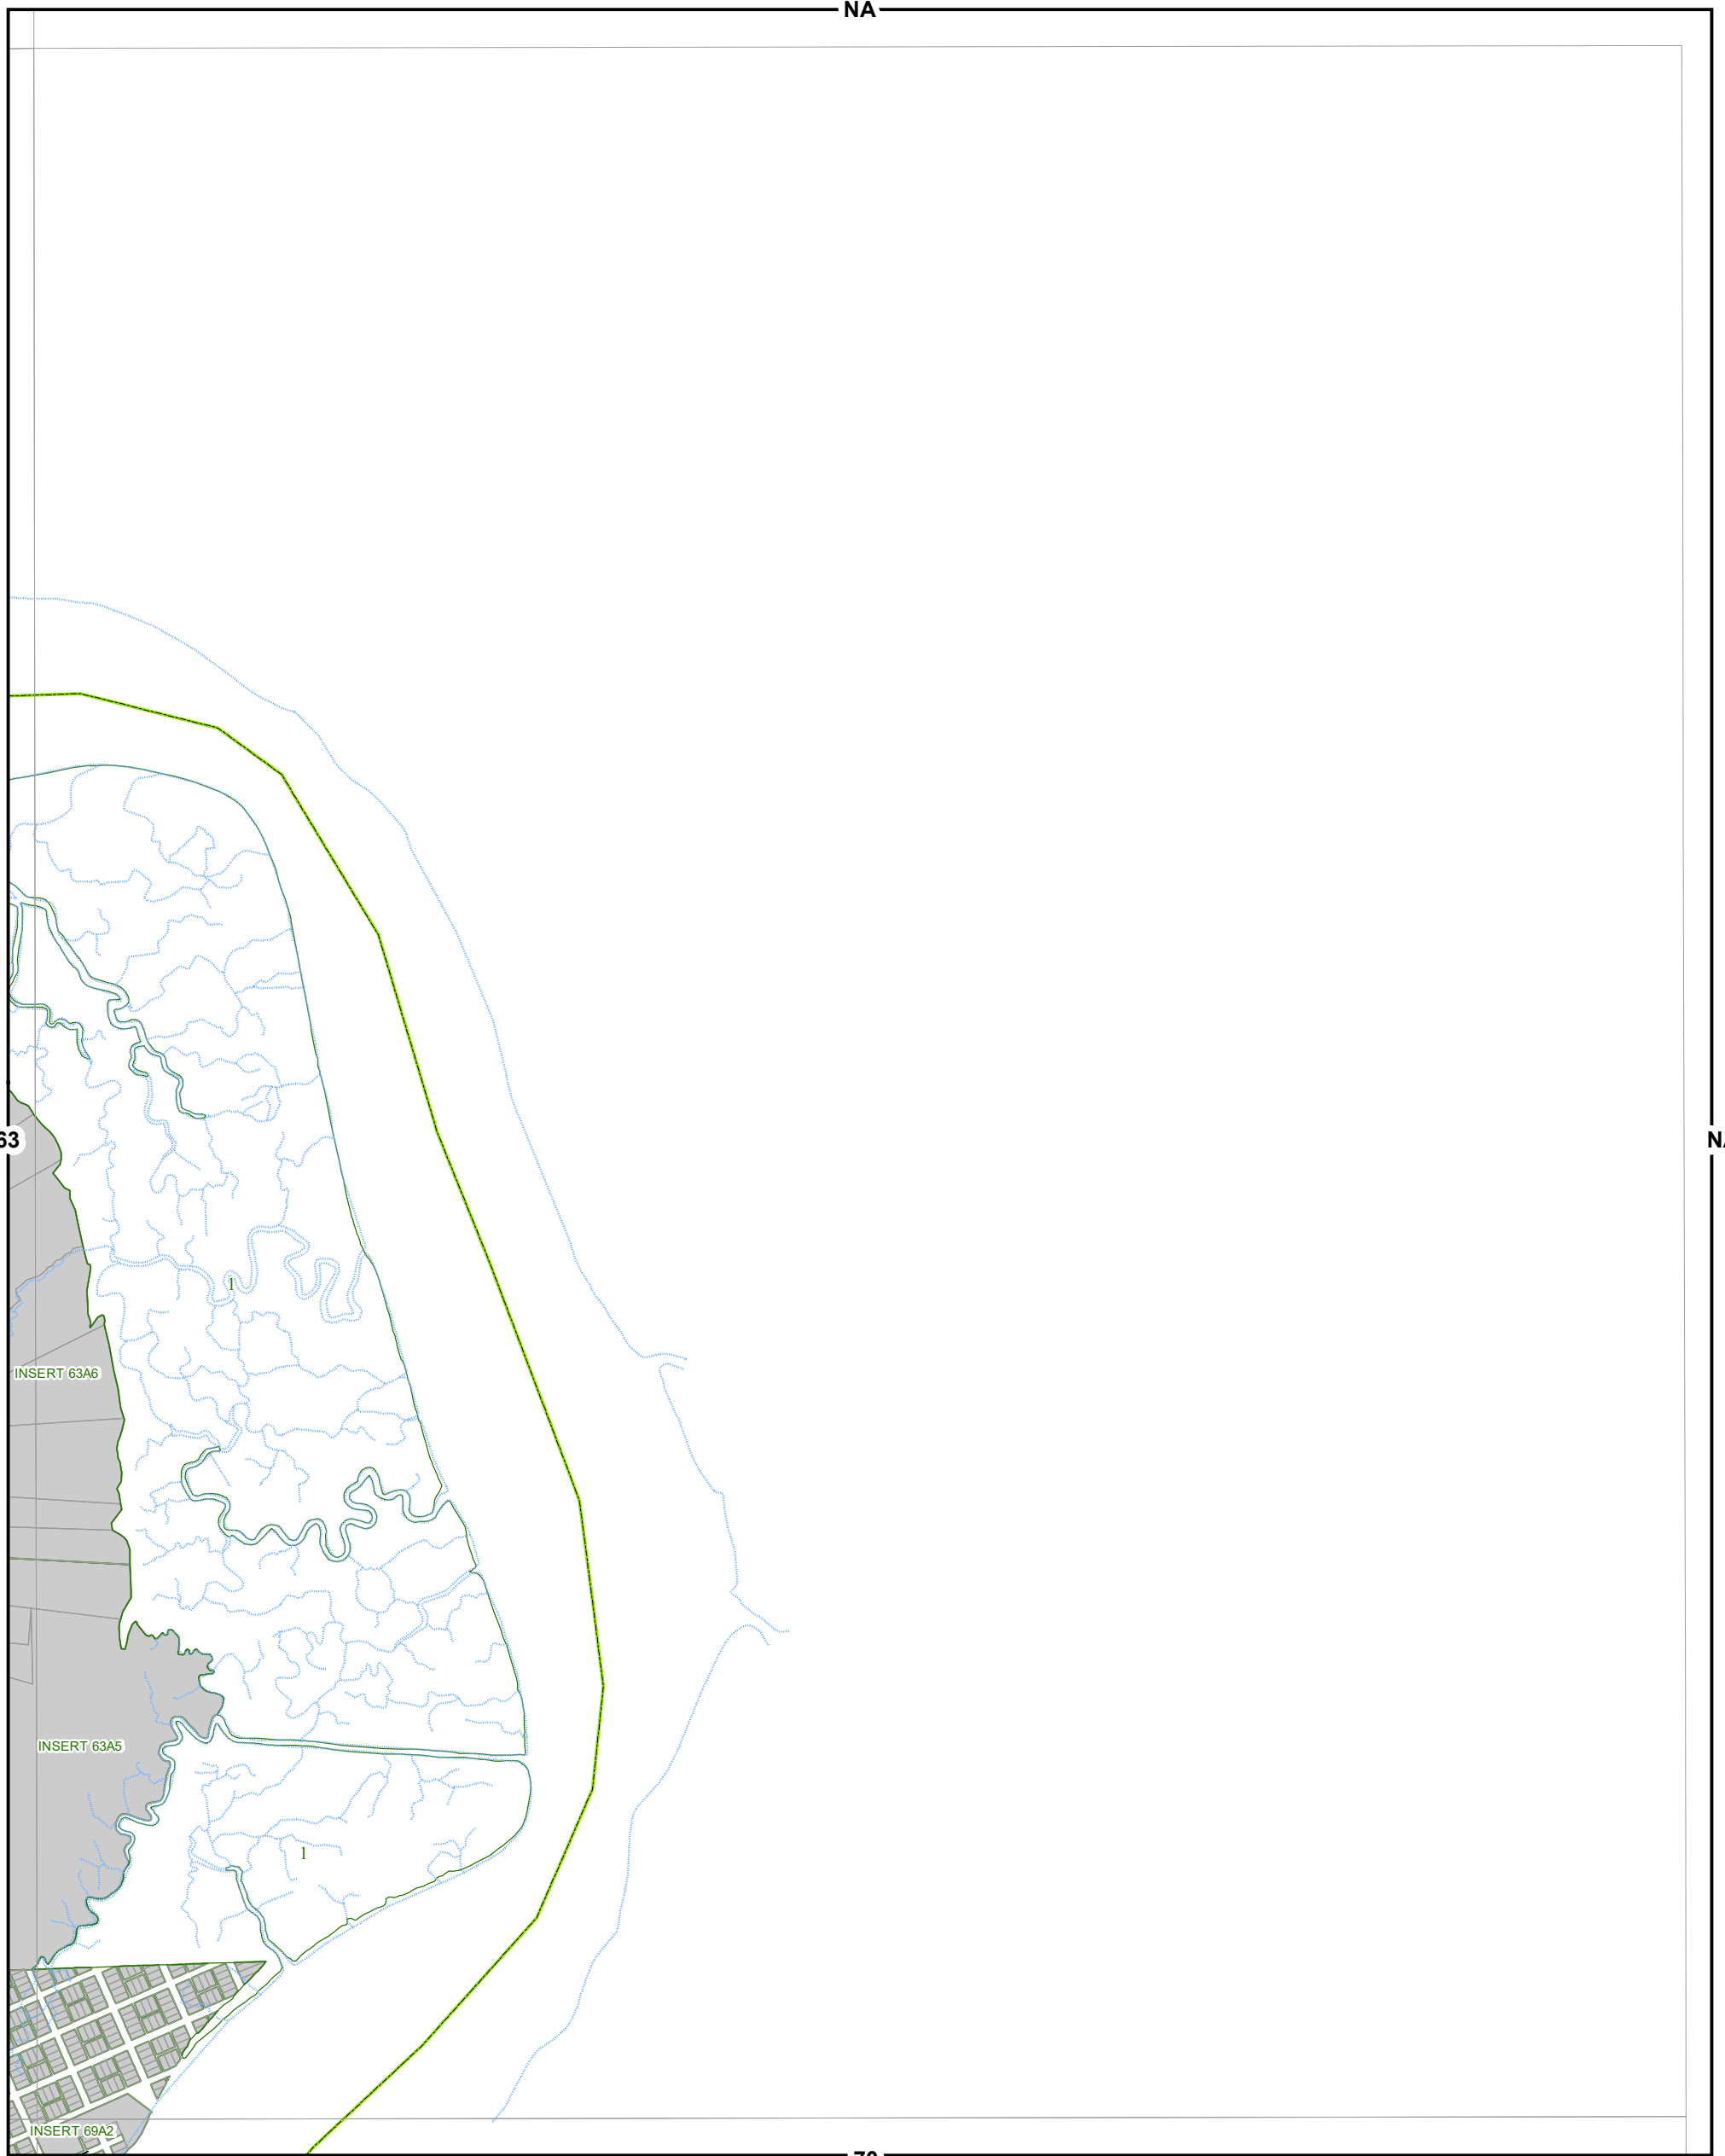

KING WILLIAM COUNTY

Last Updated February 2018

Map information is believed to be accurate, but accuracy is not guaranteed. Any errors or omissions should be reported to the Commissioner of Revenue's office. In no event will King William County be liable for any damages or other pecuniary loss that may arise from the use of this data.

70

WEST POINT DISTRICT

LEGEND

- County Boundary
- Routes
- Lots
- District Boundaries
- Streams
- Railroads
- Roads / Alleys
- Sections
- Blocks
- Water Bodies

SECTION 64