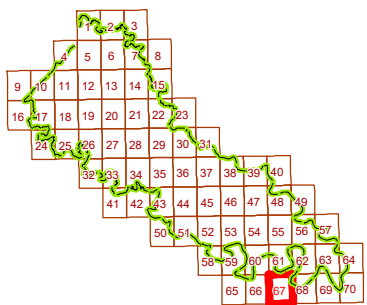

# KING WILLIAM COUNTY

Last Updated February 2018

Map information is believed to be accurate, but accuracy is not guaranteed. Any errors or omissions should be reported to the Commissioner of Revenue's office. In no event will King William County be liable for any damages or other pecuniary loss that may arise from the use of this data.

## WEST POINT DISTRICT

### LEGEND

- |                 |                |          |                     |              |
|-----------------|----------------|----------|---------------------|--------------|
| County Boundary | Routes         | Lots     | District Boundaries | Streams      |
| Railroads       | Roads / Alleys | Sections | Blocks              | Water Bodies |