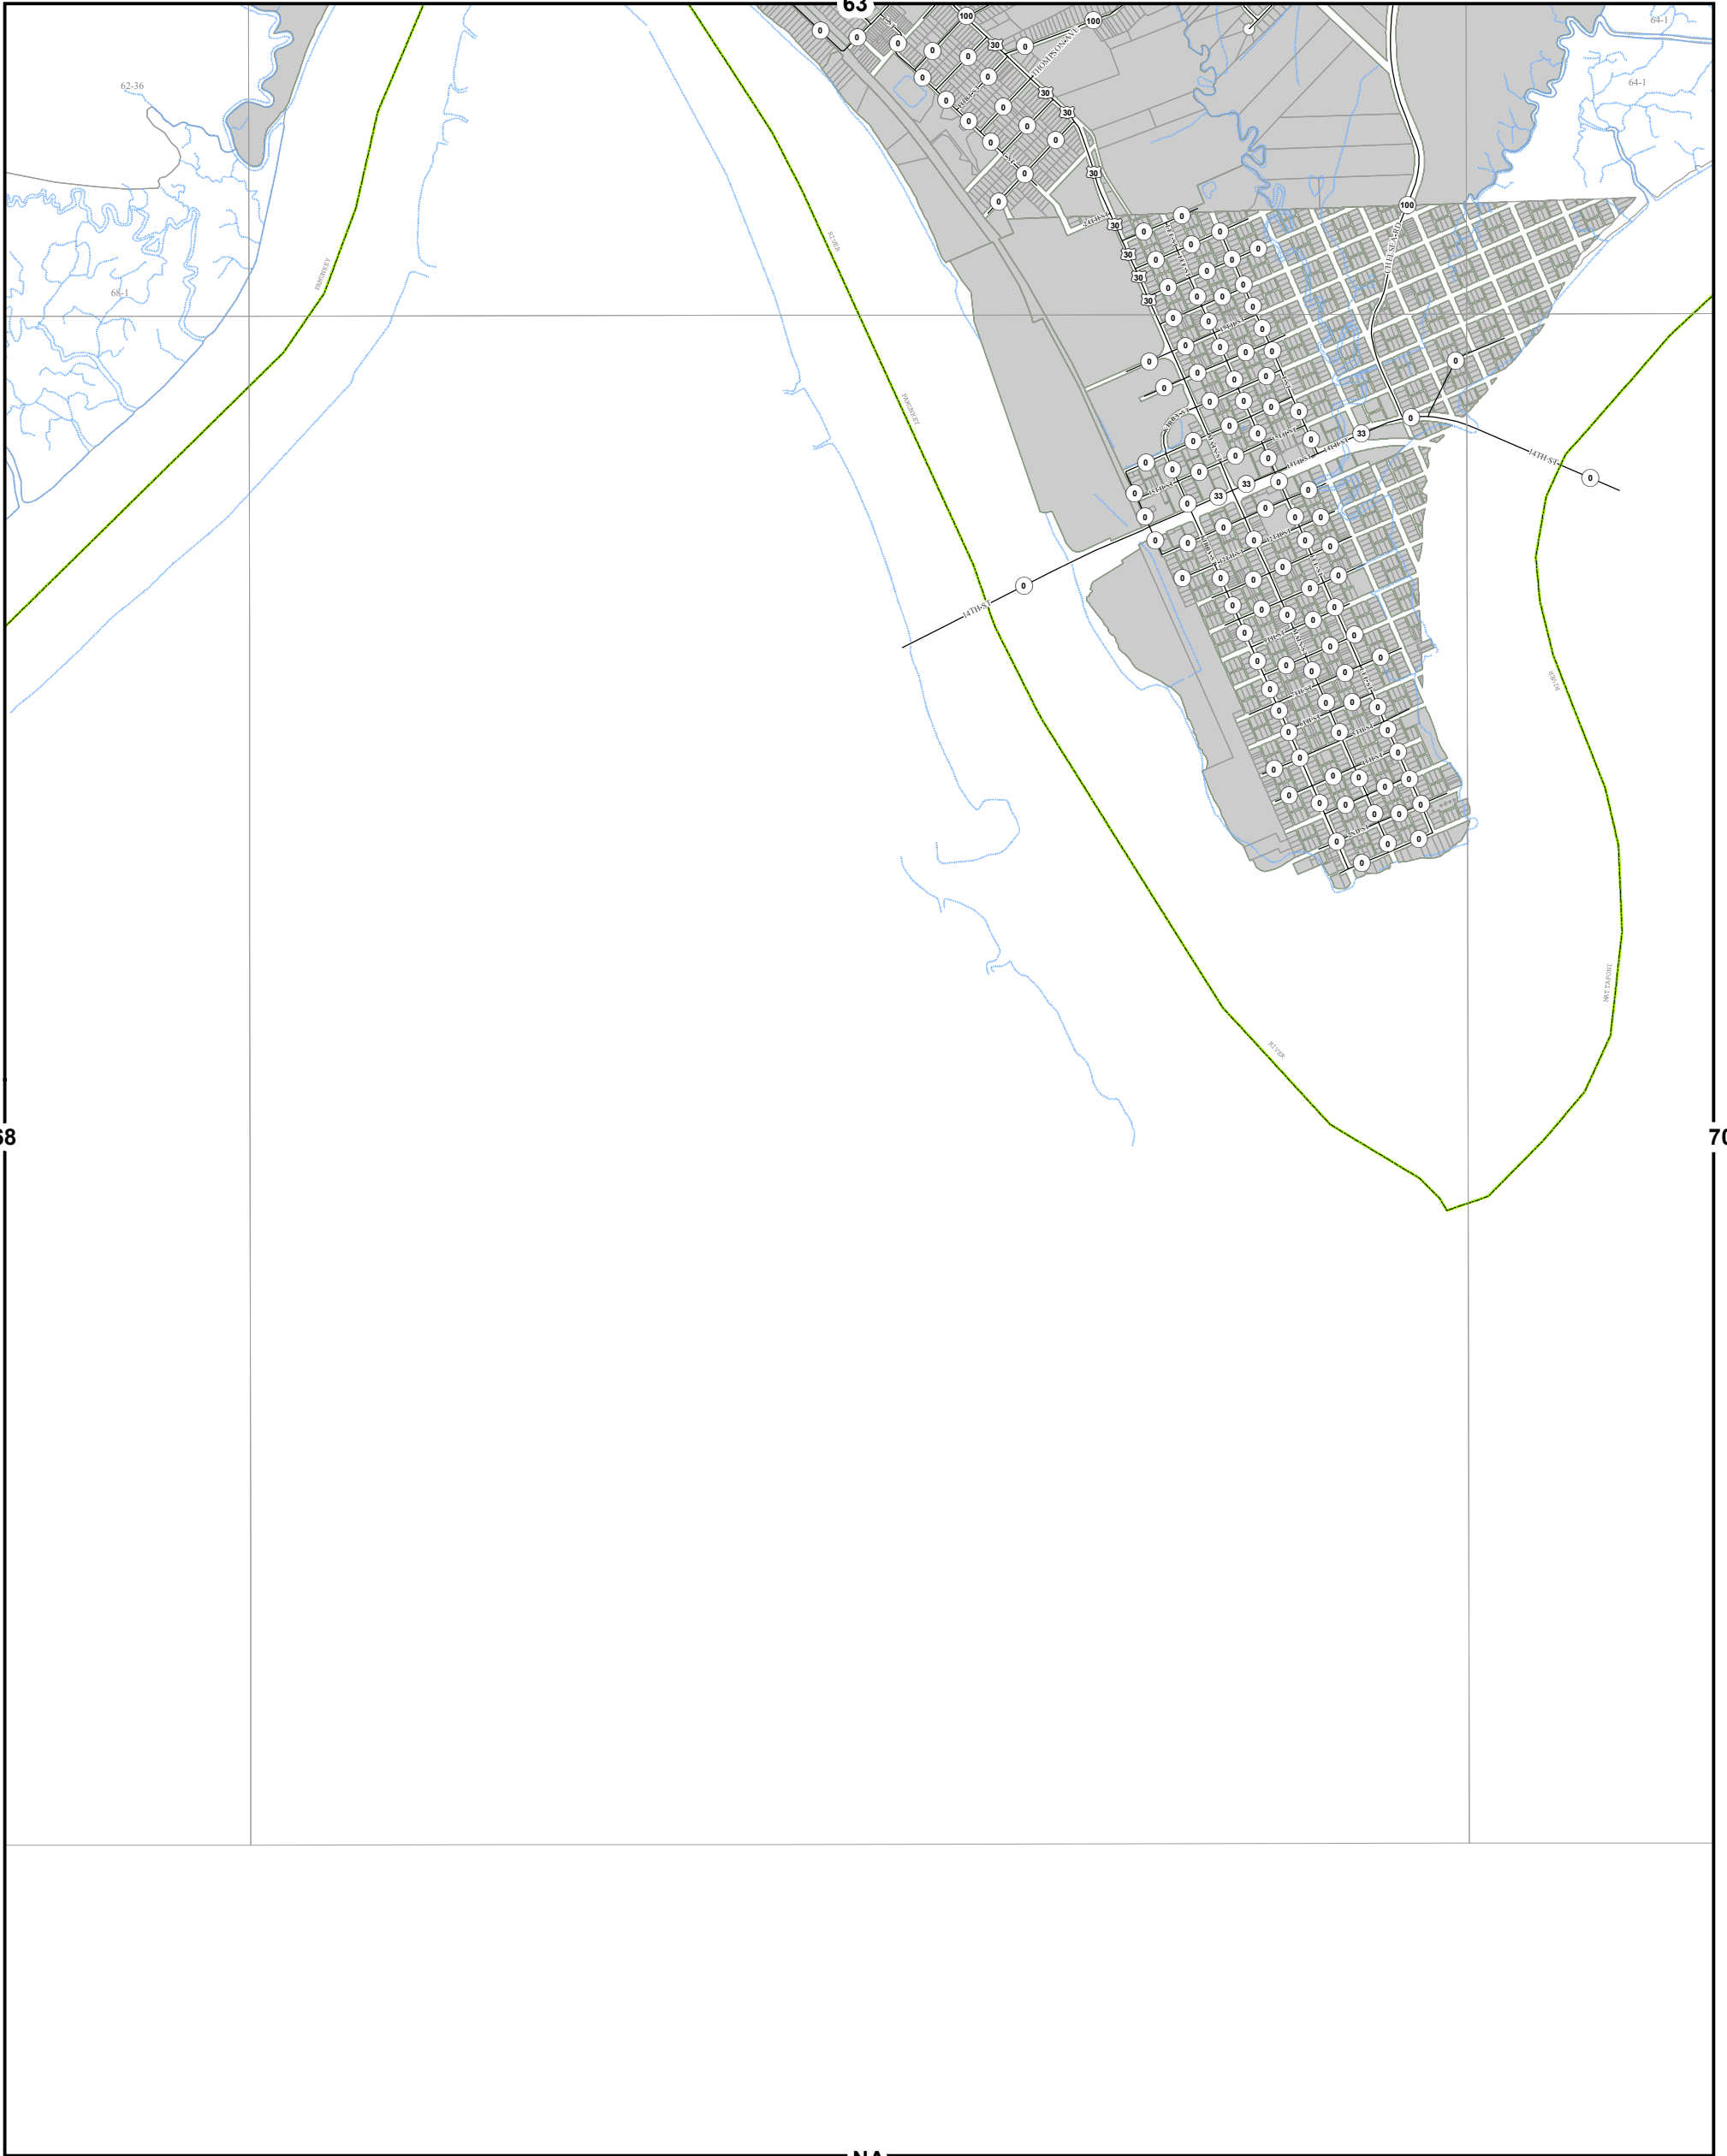

KING WILLIAM COUNTY

Last Updated September 2015

Map information is believed to be accurate, but accuracy is not guaranteed. Any errors or omissions should be reported to the Commissioner of Revenue's office. In no event will King William County be liable for any damages or other pecuniary loss that may arise from the use of this data.

WEST POINT DISTRICT

LEGEND

- County Boundary
- Routes
- 1 Lots
- District Boundaries
- Streams
- Roads / Alleys
- 1 Sections
- Blocks
- Water Bodies

SECTION 69