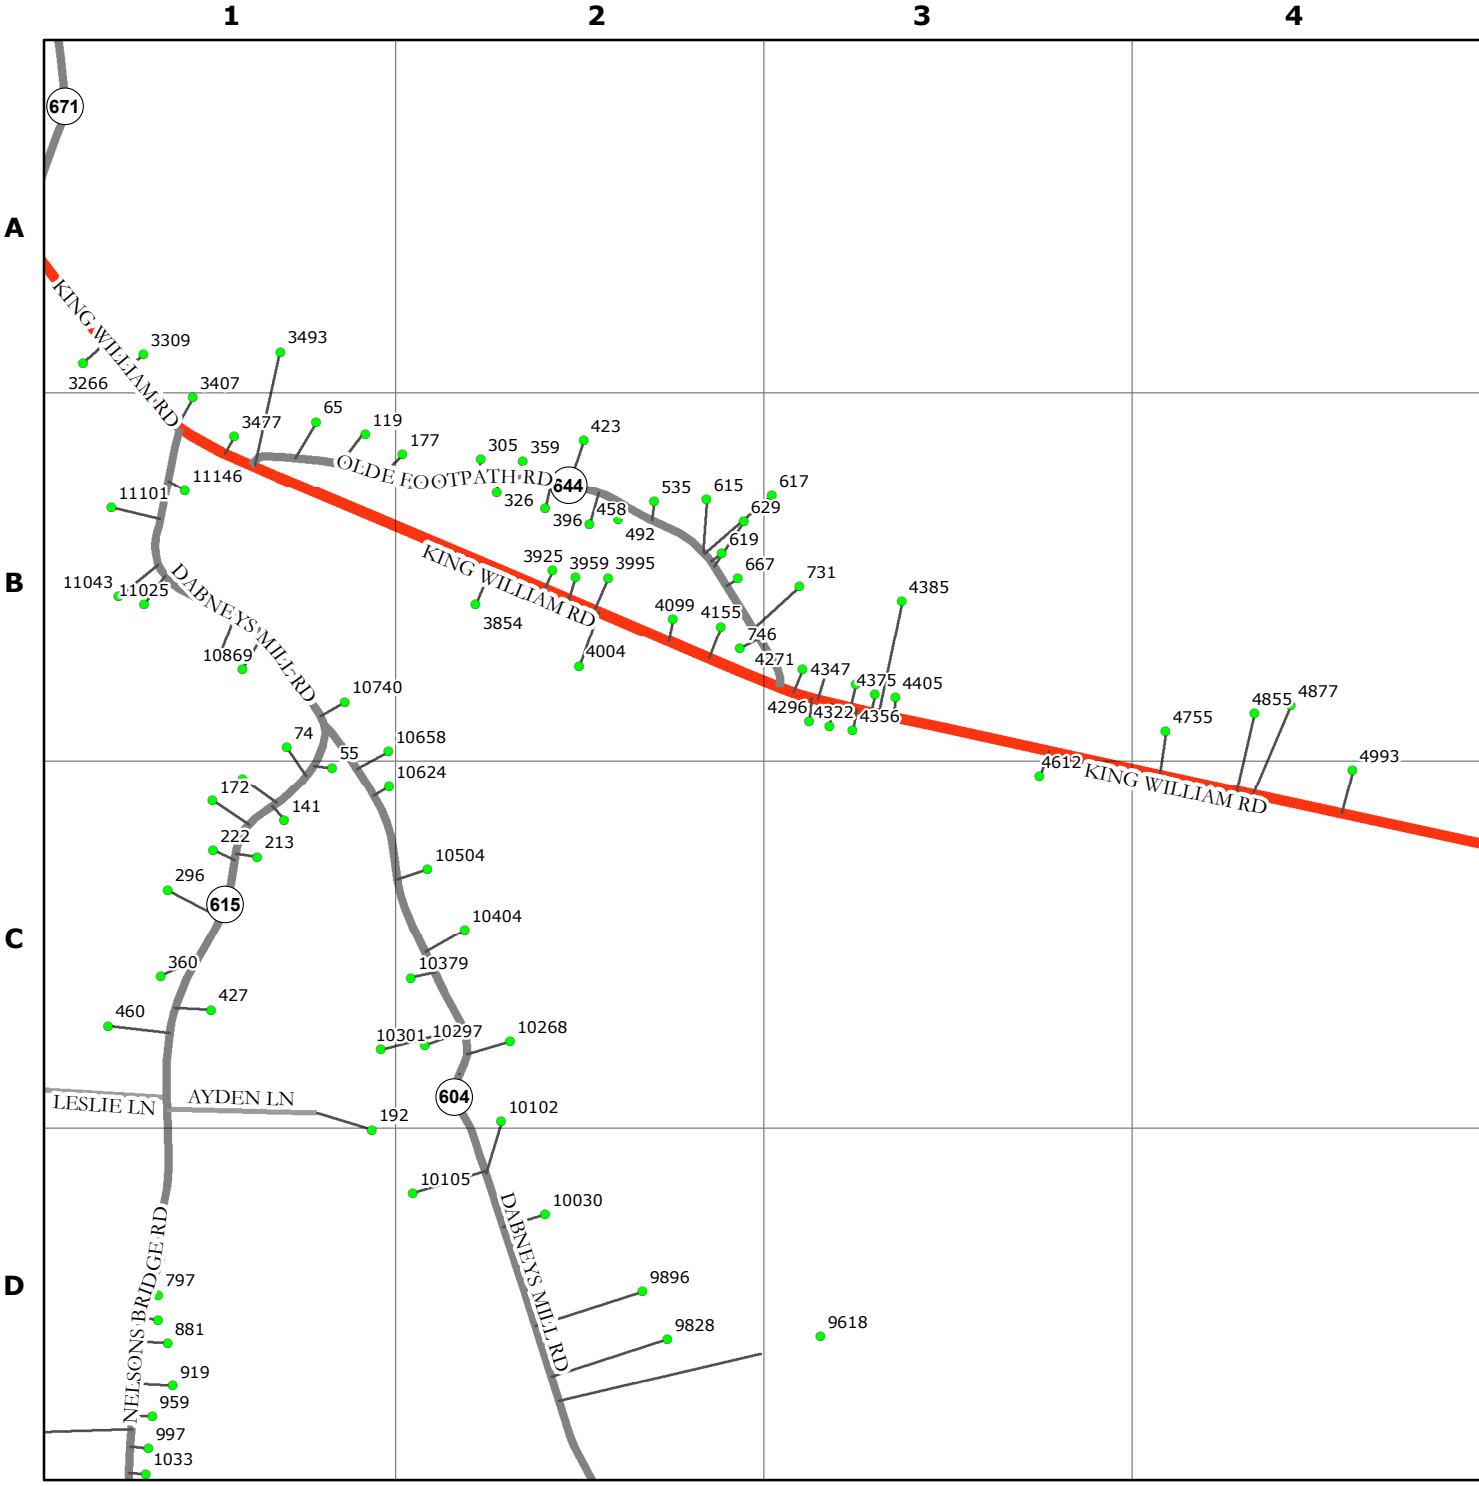

KING WILLIAM COUNTY
VIRGINIA

9-1-1 PLANIMETRIC MAP

5/10/2017

SHEET NUMBER
24