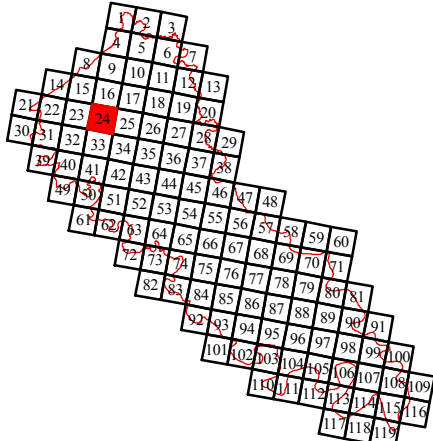

KING WILLIAM COUNTY
VIRGINIA

9-1-1 PLANIMETRIC MAP

5/10/2017

SHEET NUMBER
24