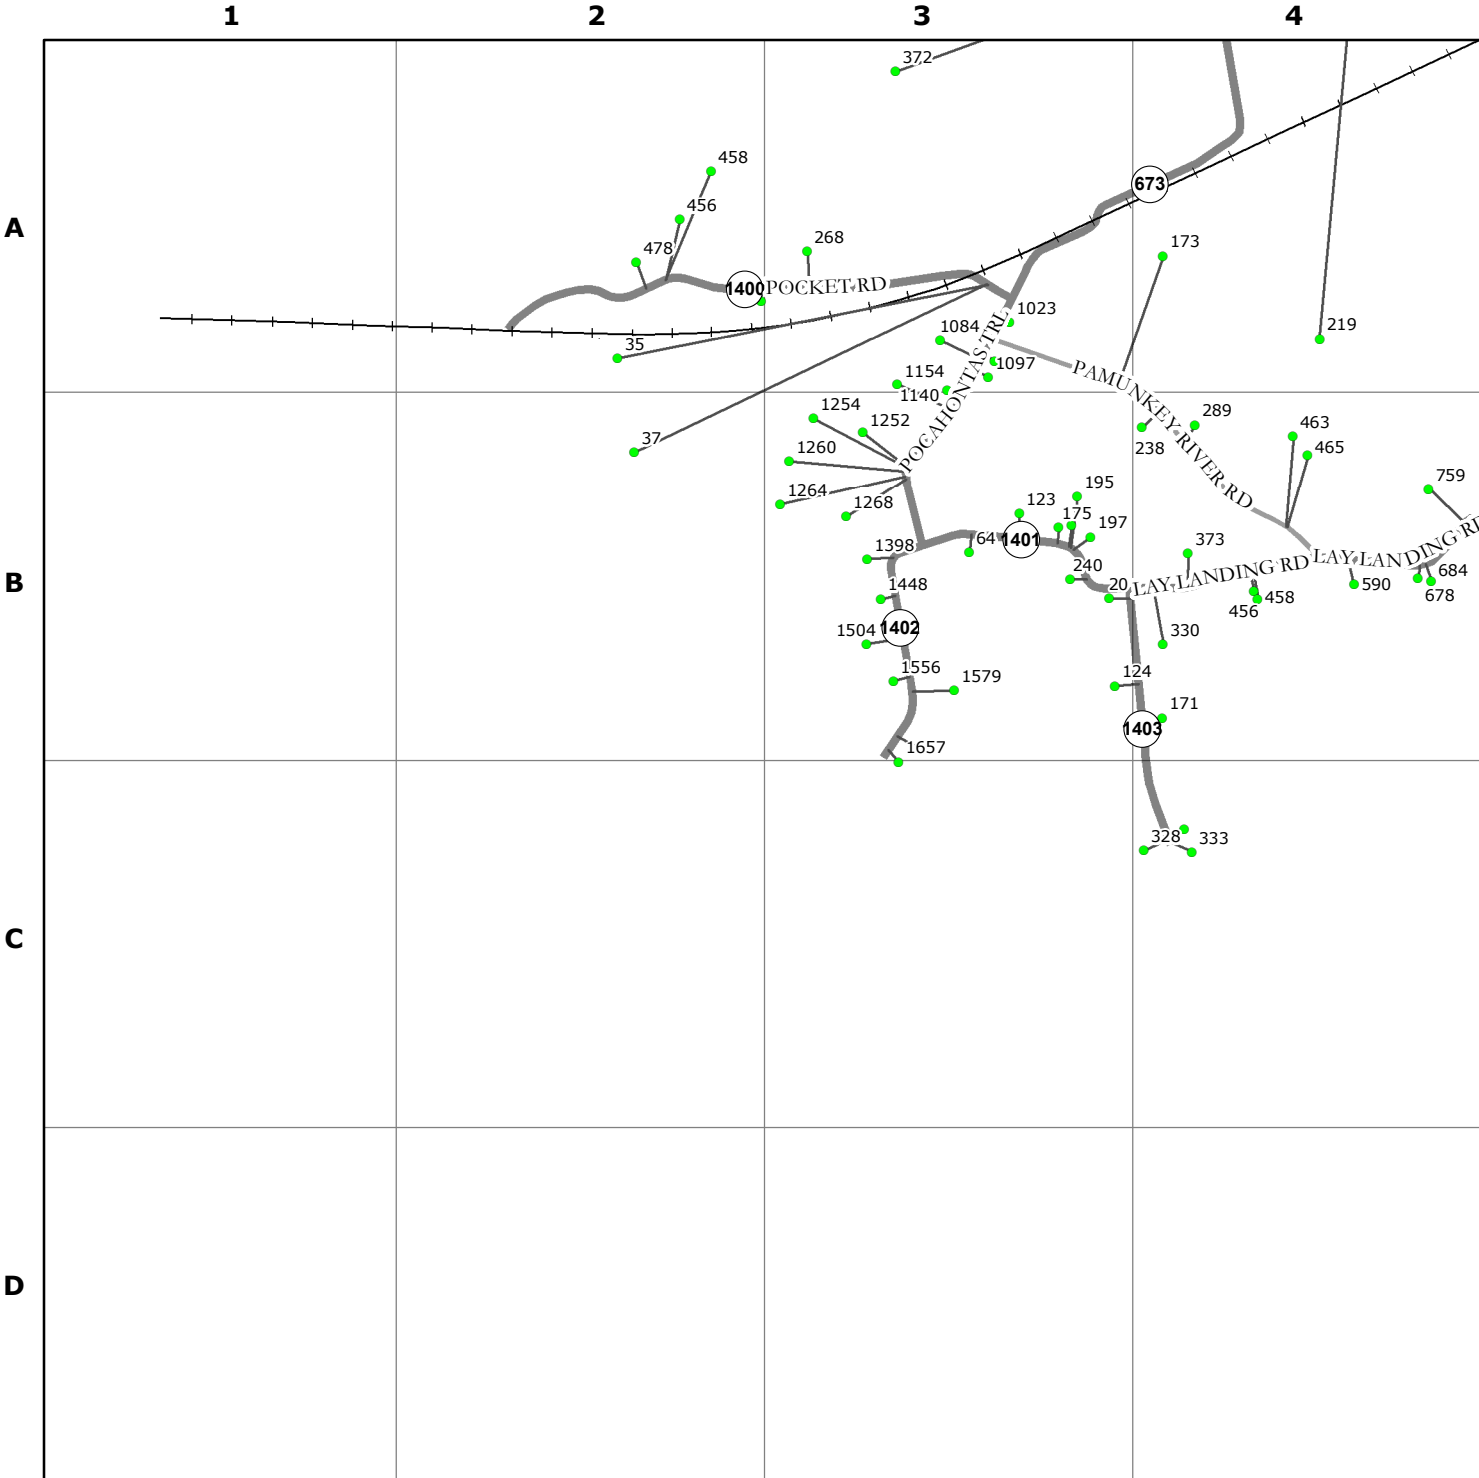

KING WILLIAM COUNTY  
VIRGINIA

9-1-1 PLANIMETRIC MAP

8/16/2016

SHEET NUMBER  
**102**