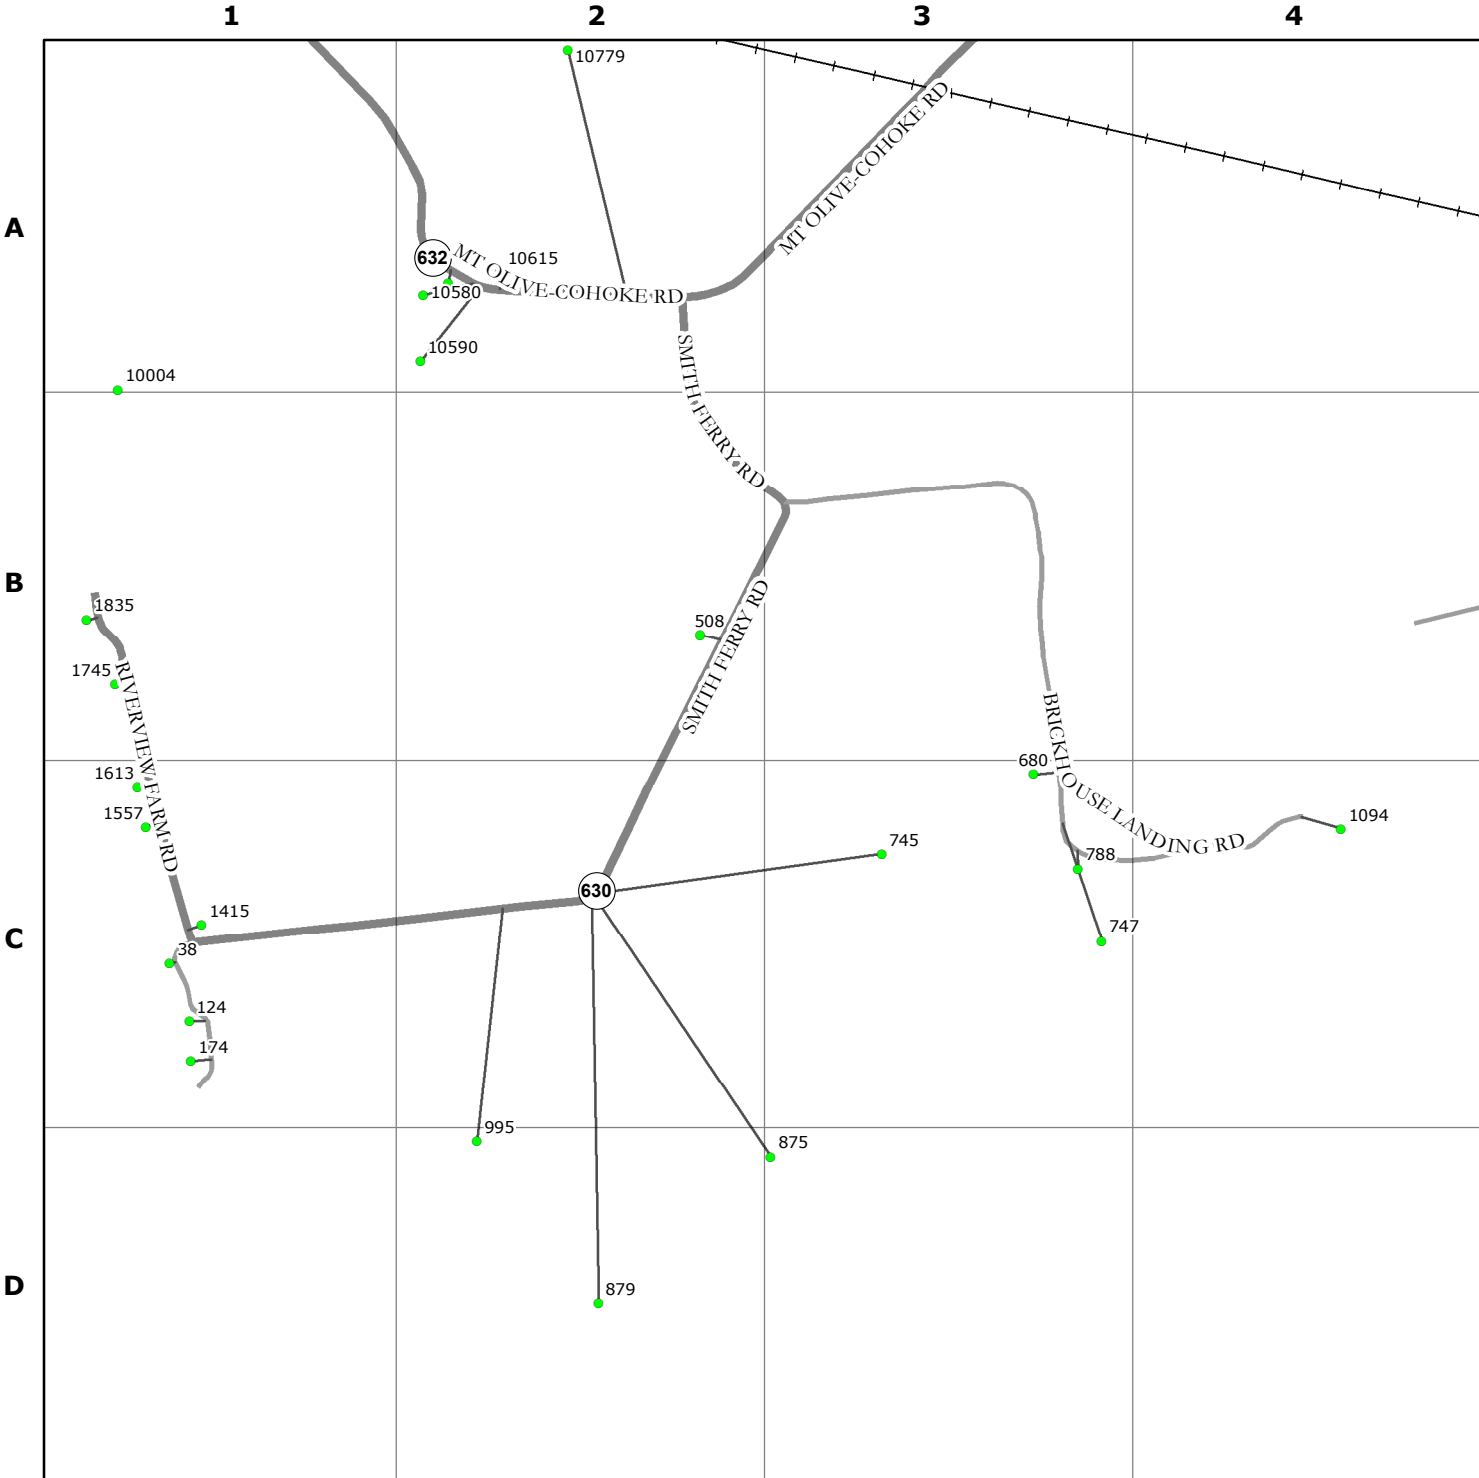

KING WILLIAM COUNTY
VIRGINIA

9-1-1 PLANIMETRIC MAP

8/16/2016

SHEET NUMBER
104