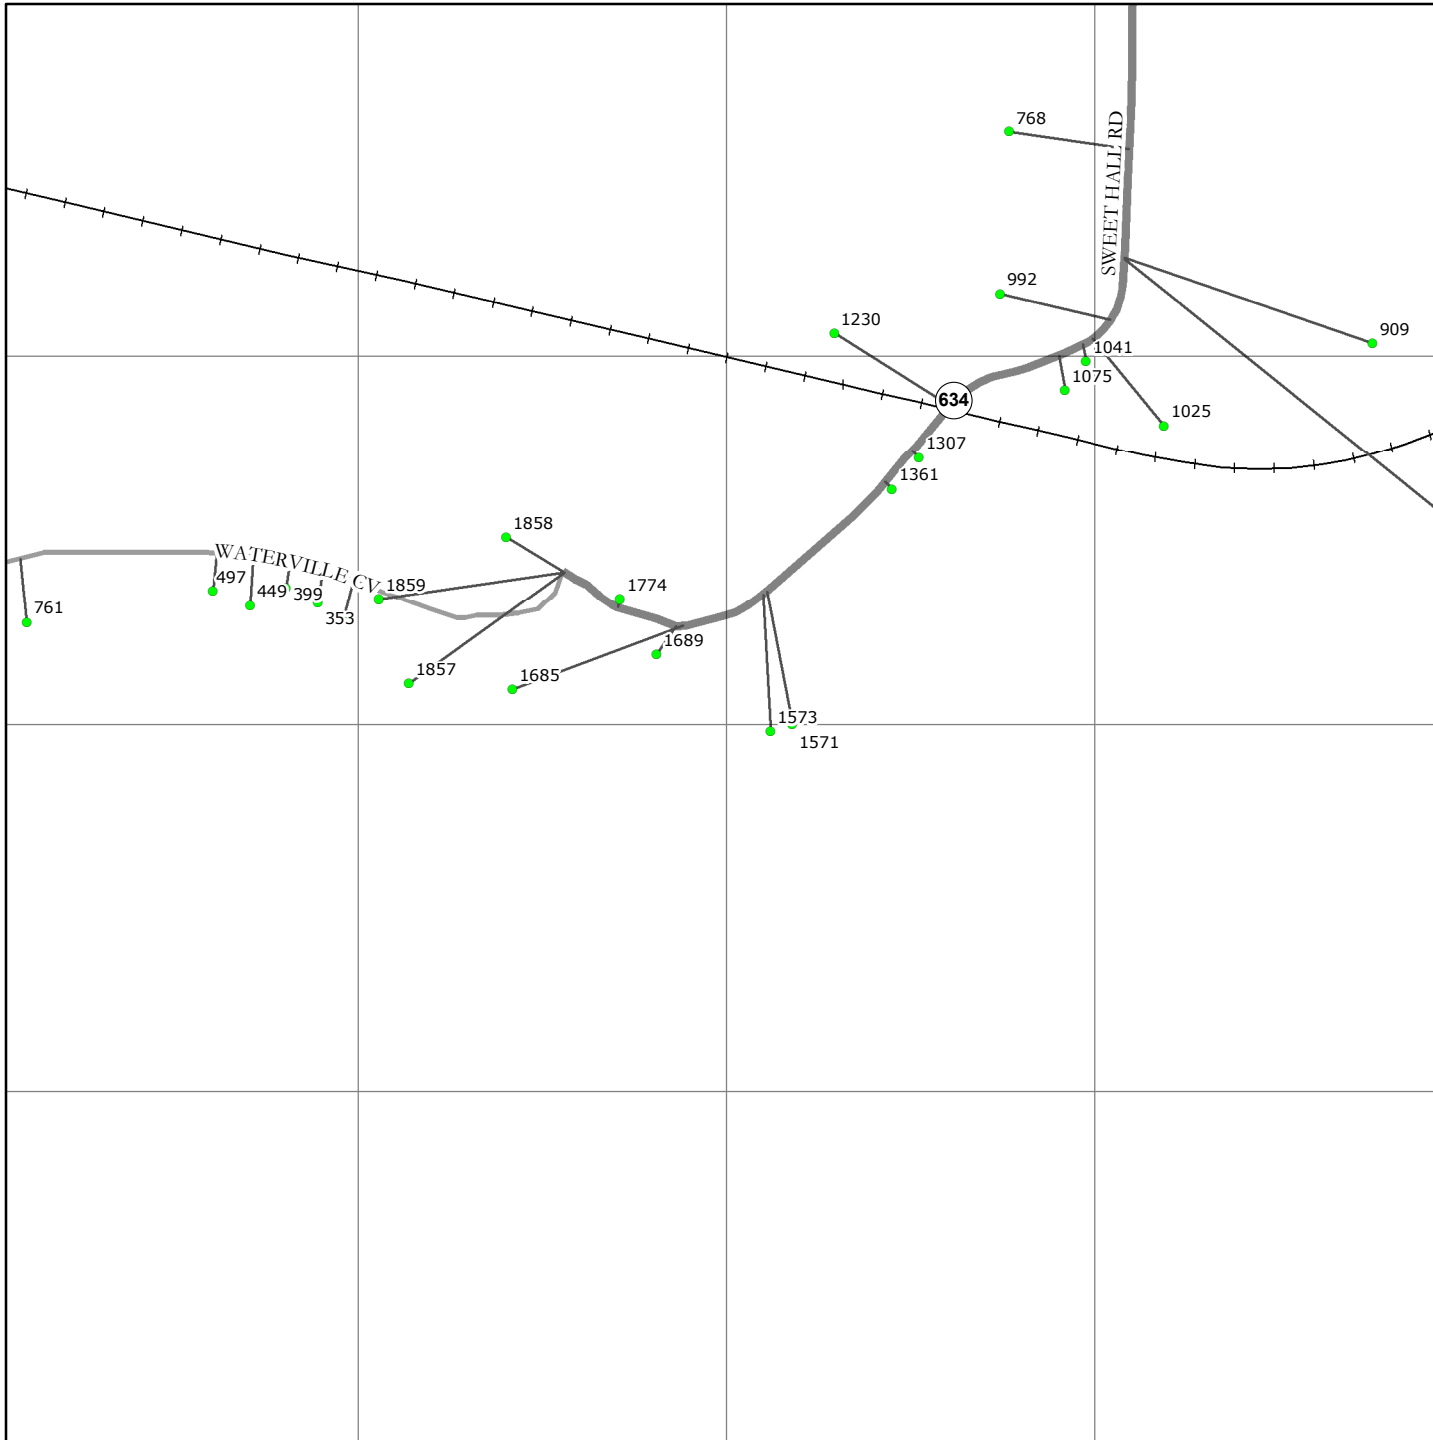

1

2

3

4

A

B

C

D

KING WILLIAM COUNTY
VIRGINIA

9-1-1 PLANIMETRIC MAP

8/16/2016

SHEET NUMBER
105