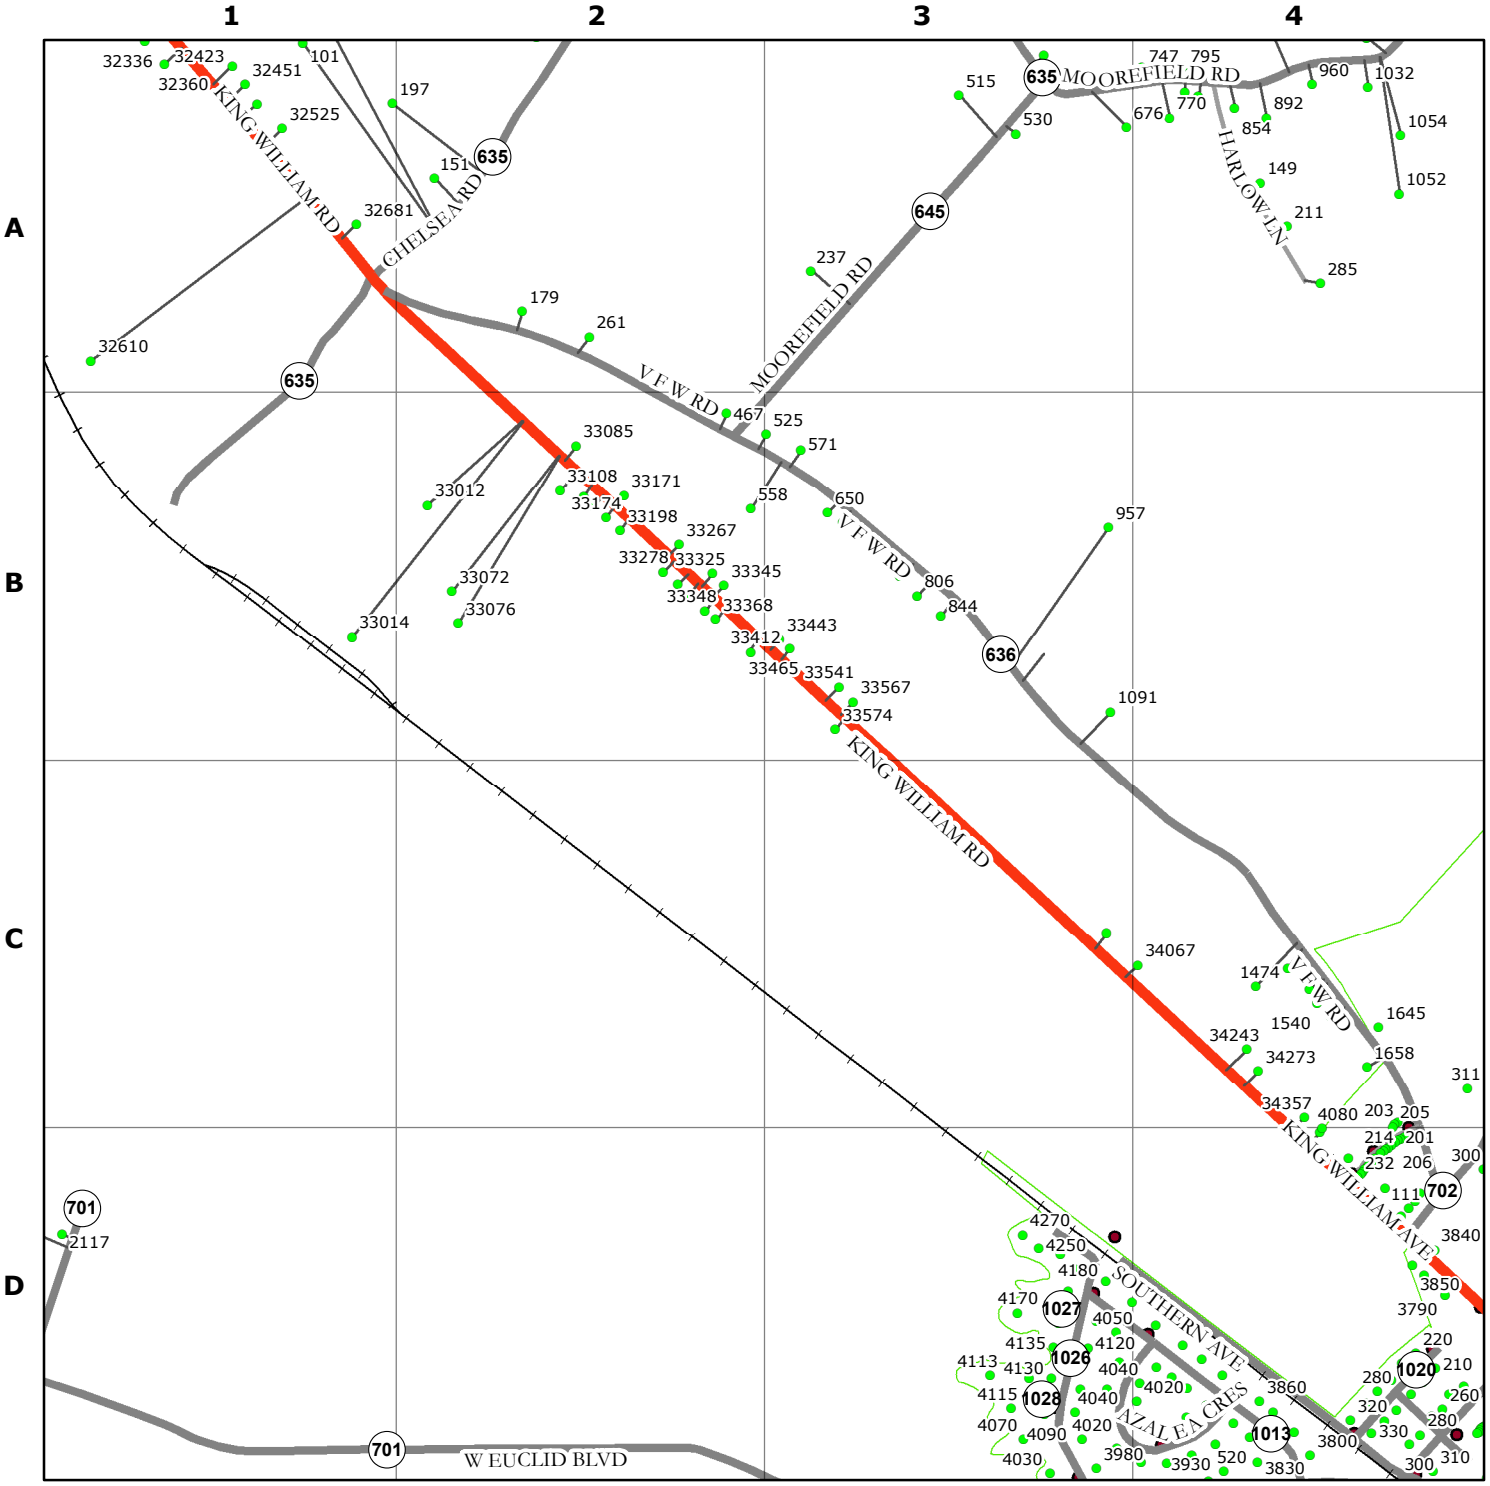

KING WILLIAM COUNTY
VIRGINIA

9-1-1 PLANIMETRIC MAP

8/16/2016

SHEET NUMBER
107