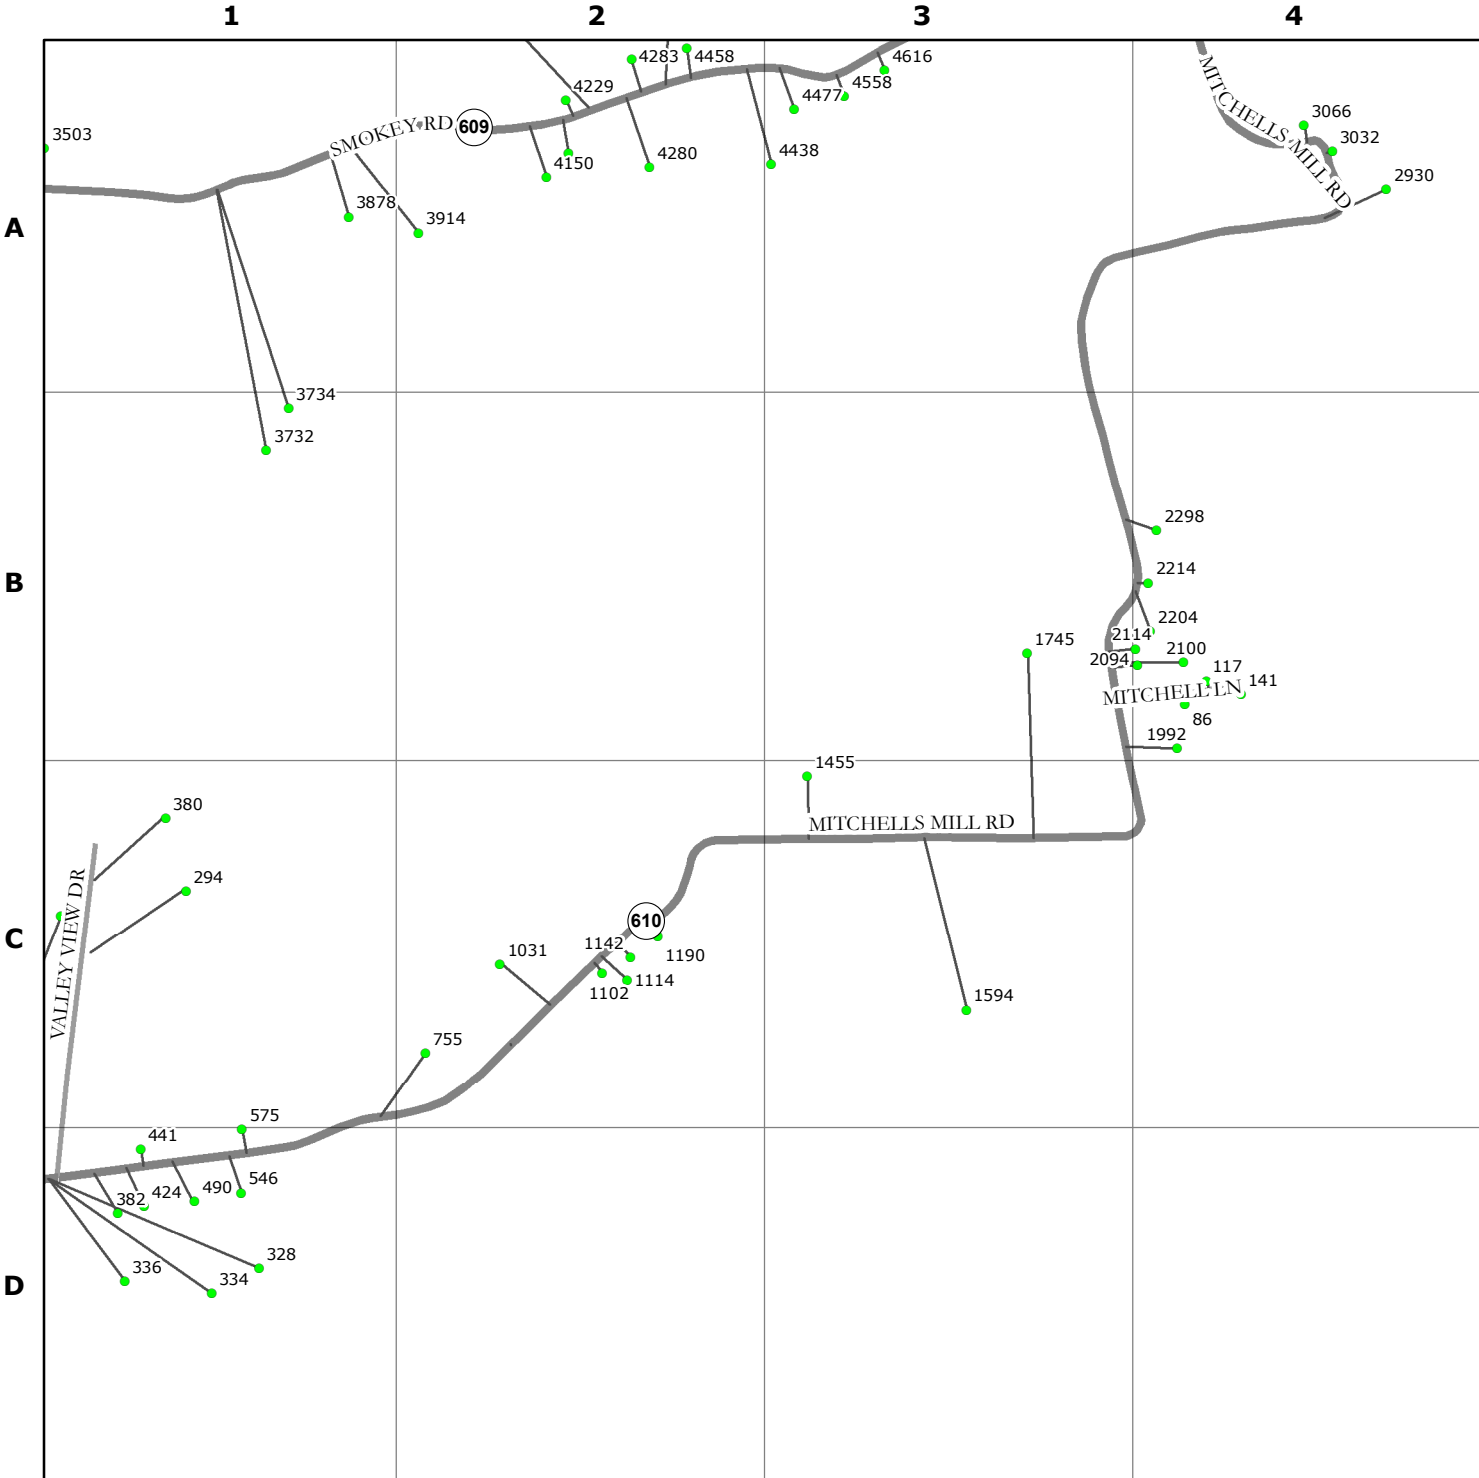

KING WILLIAM COUNTY
VIRGINIA

9-1-1 PLANIMETRIC MAP

8/16/2016

SHEET NUMBER
18