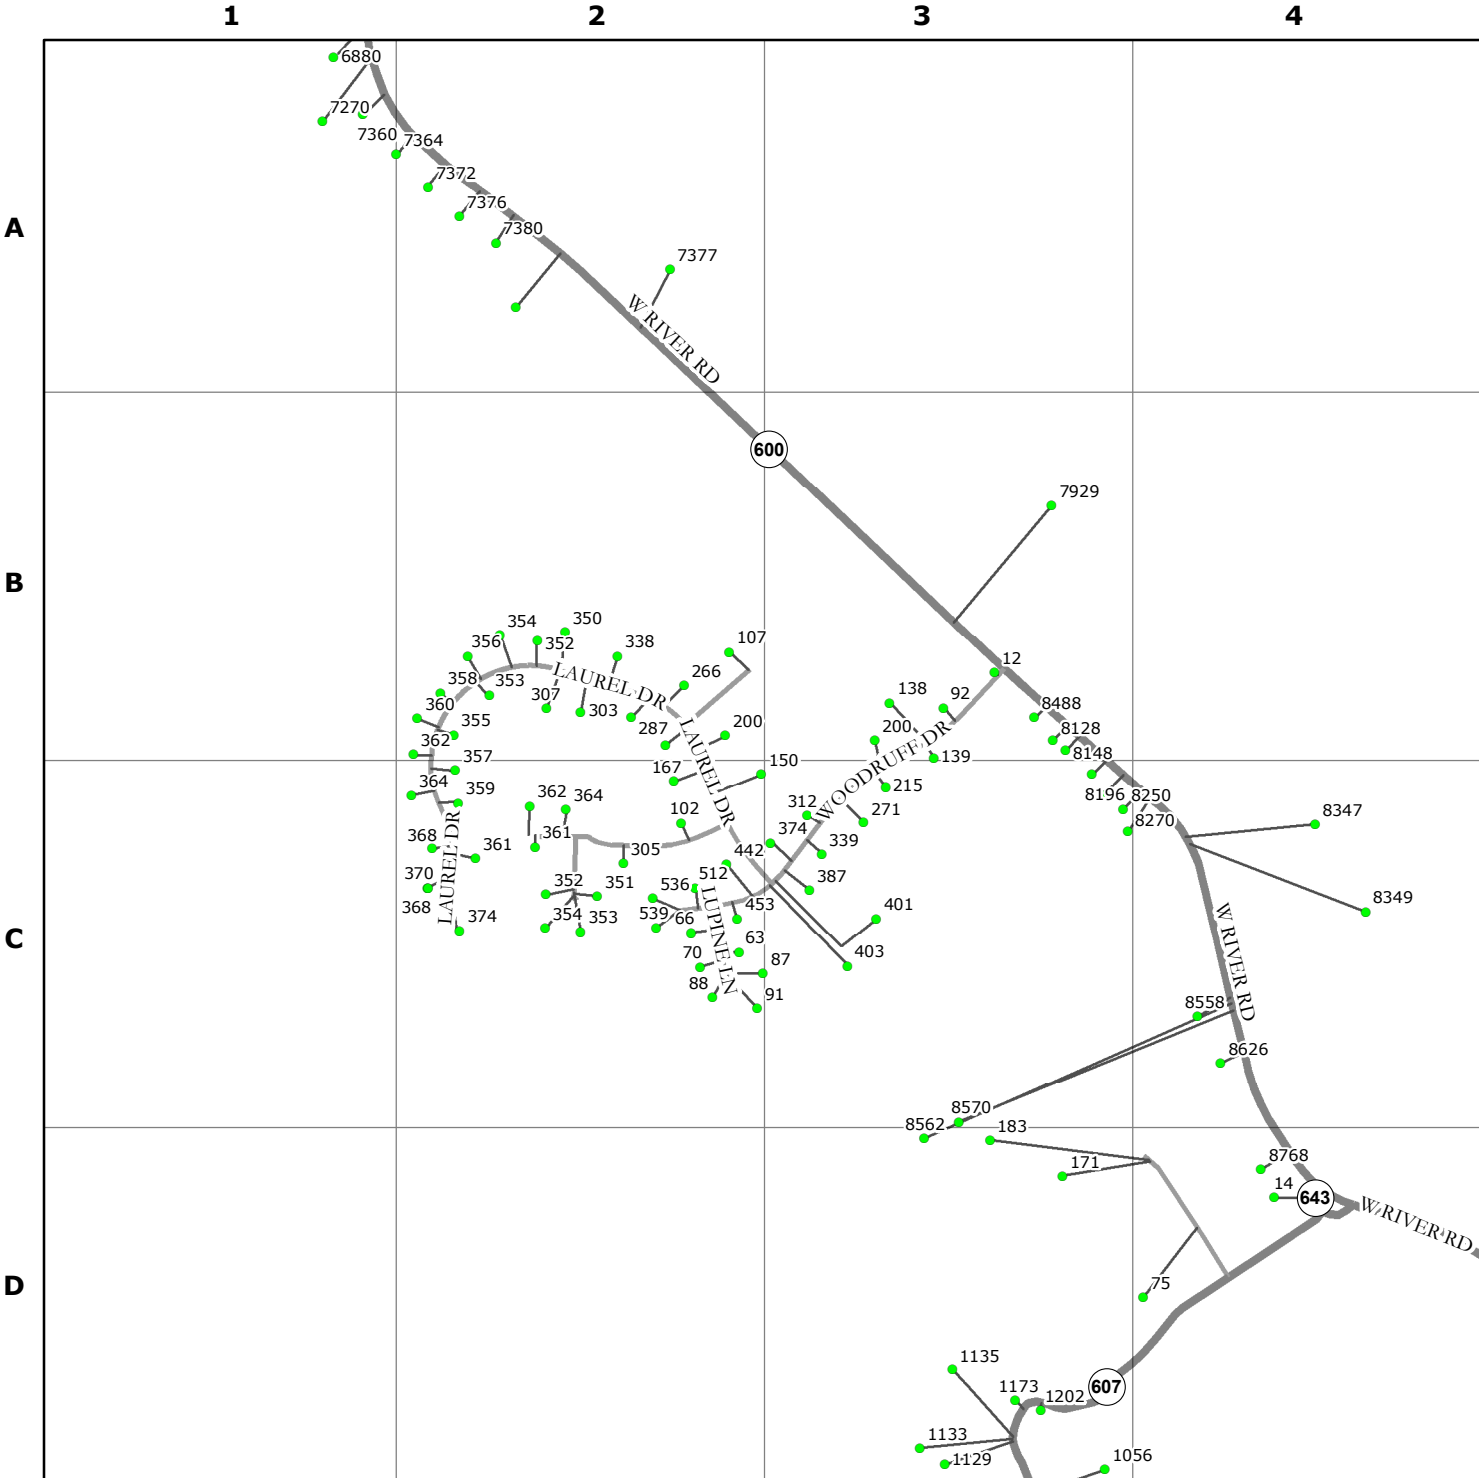

KING WILLIAM COUNTY  
VIRGINIA

9-1-1 PLANIMETRIC MAP

8/16/2016

SHEET NUMBER  
**19**