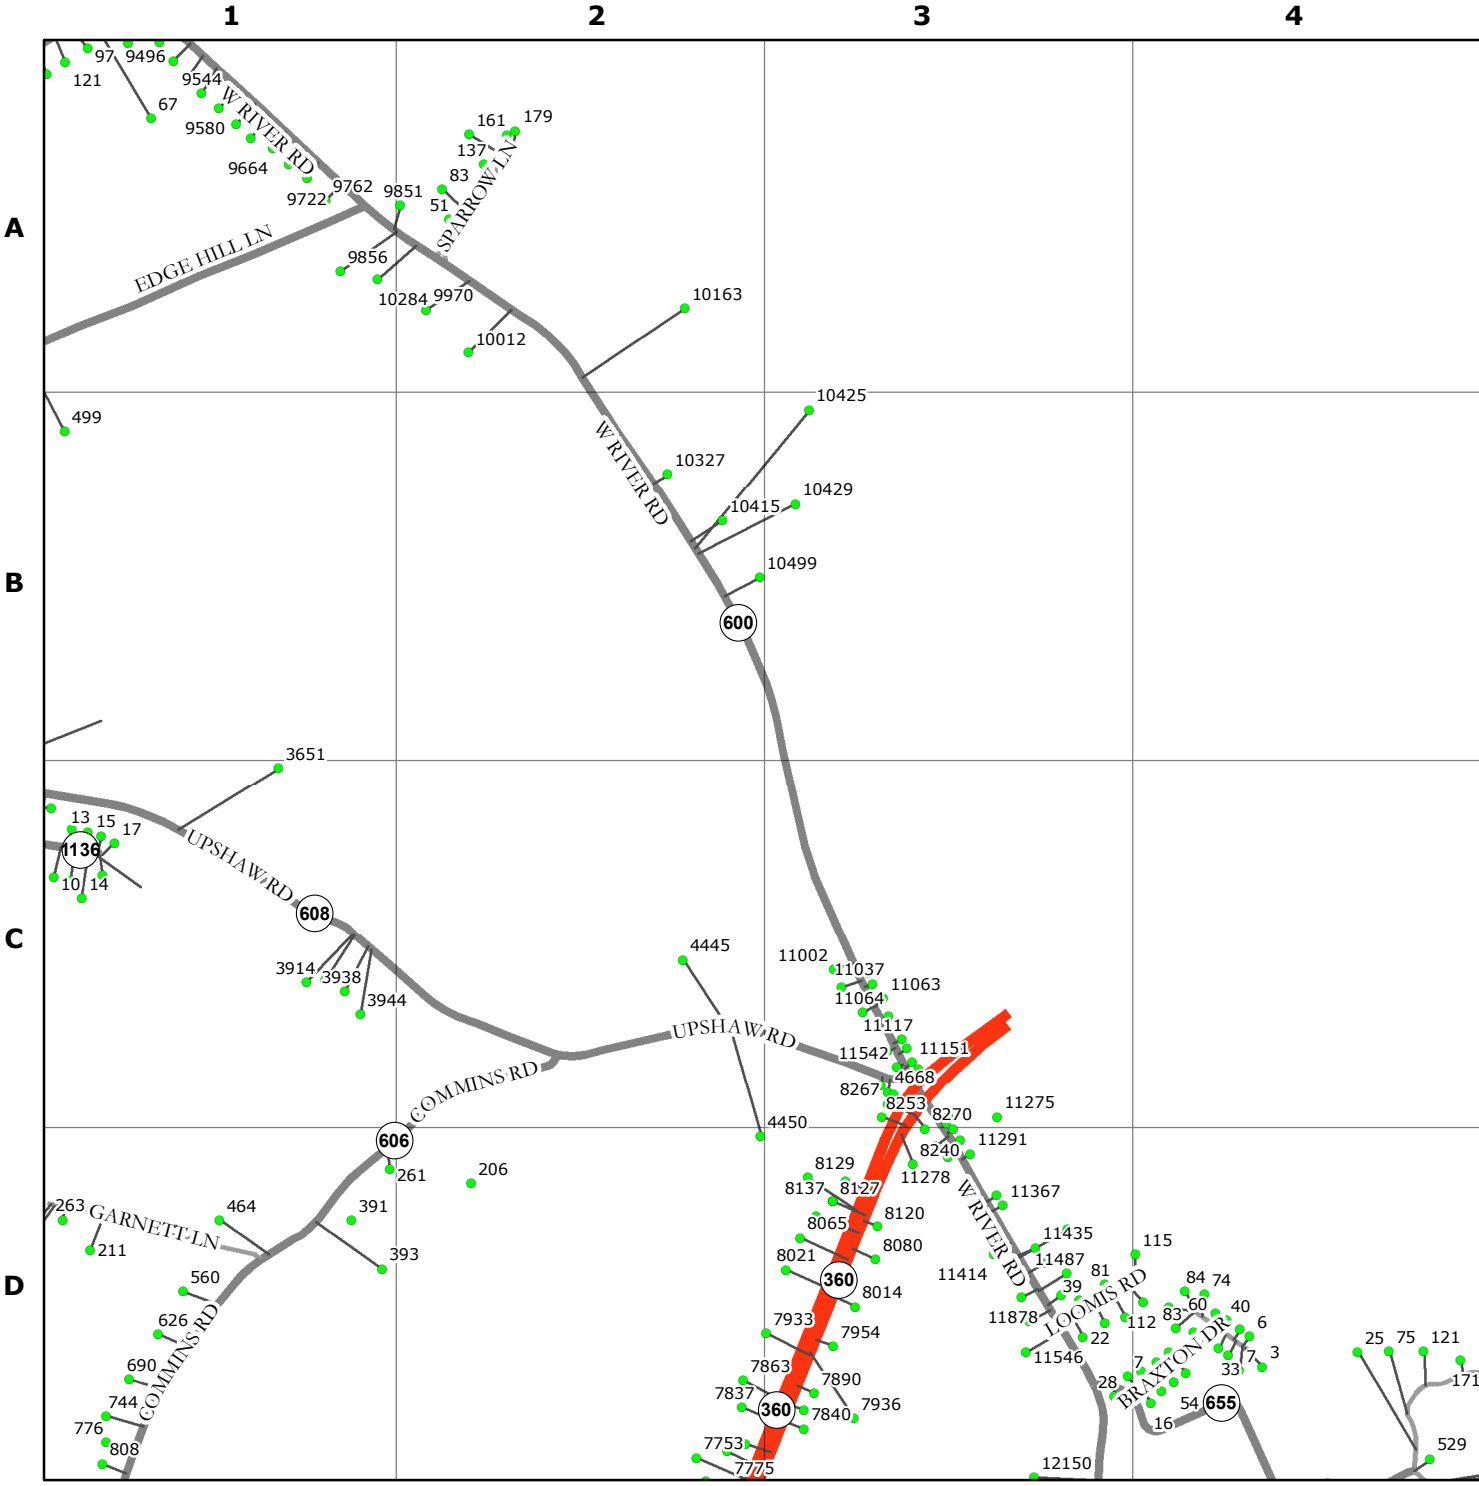

KING WILLIAM COUNTY
VIRGINIA

9-1-1 PLANIMETRIC MAP

8/16/2016

SHEET NUMBER
28