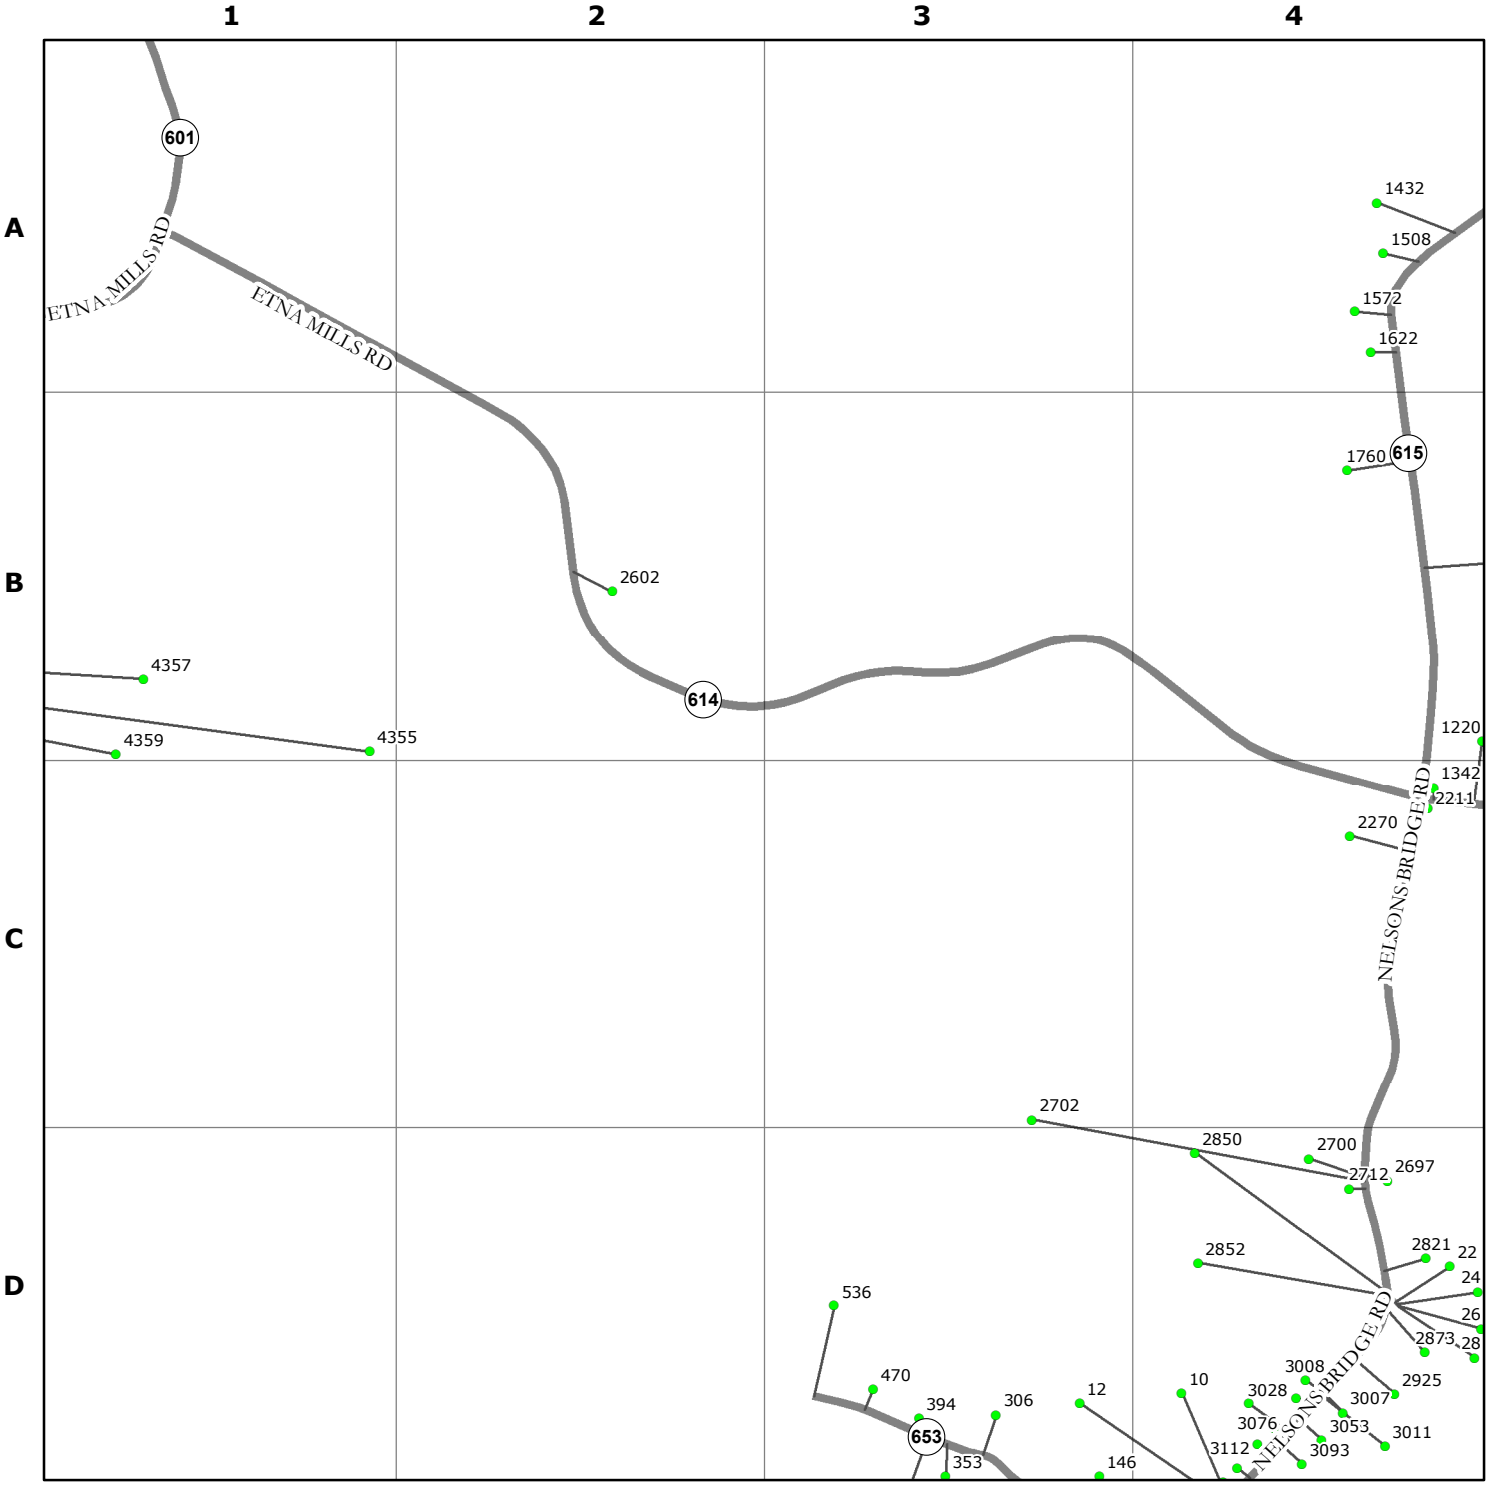

KING WILLIAM COUNTY
VIRGINIA

9-1-1 PLANIMETRIC MAP

8/16/2016

SHEET NUMBER
32