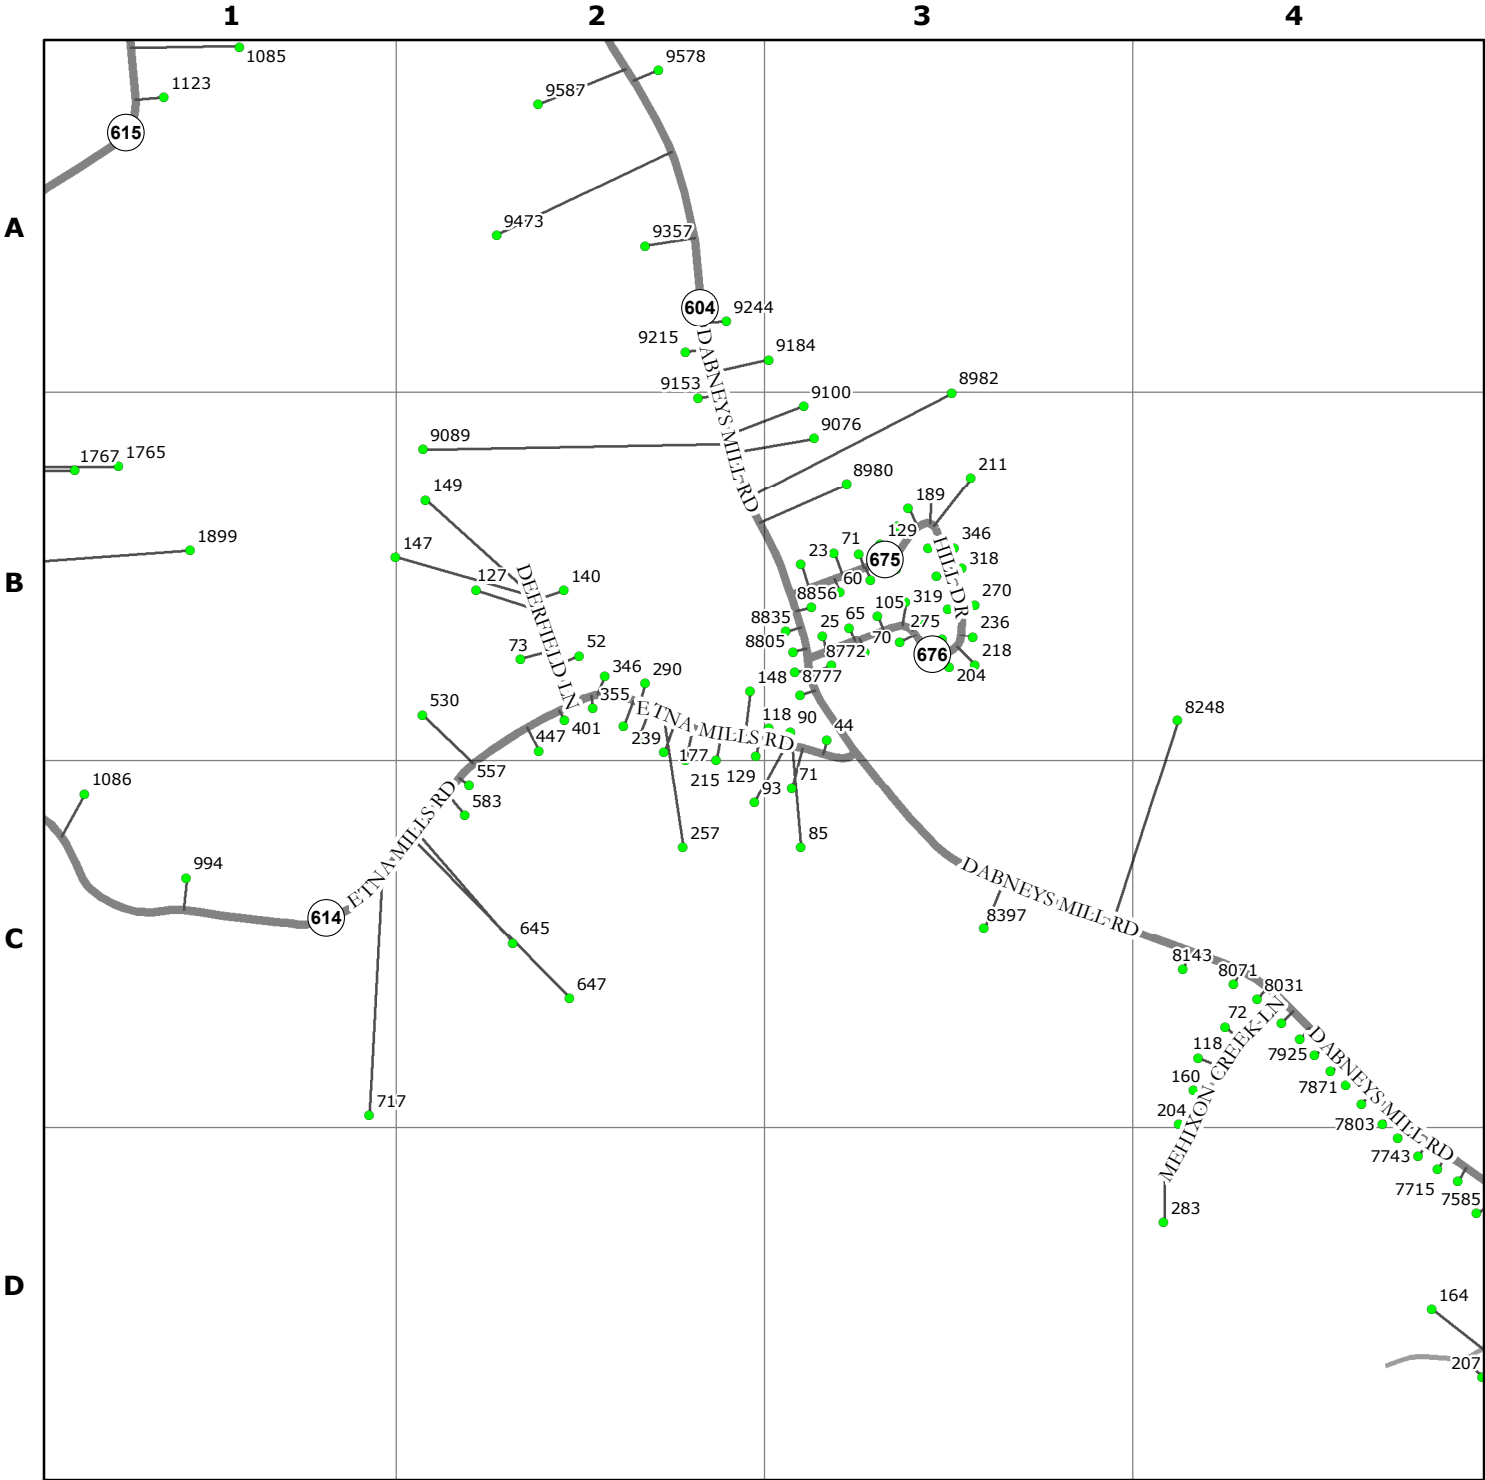

KING WILLIAM COUNTY  
VIRGINIA

9-1-1 PLANIMETRIC MAP

8/16/2016

SHEET NUMBER  
**33**