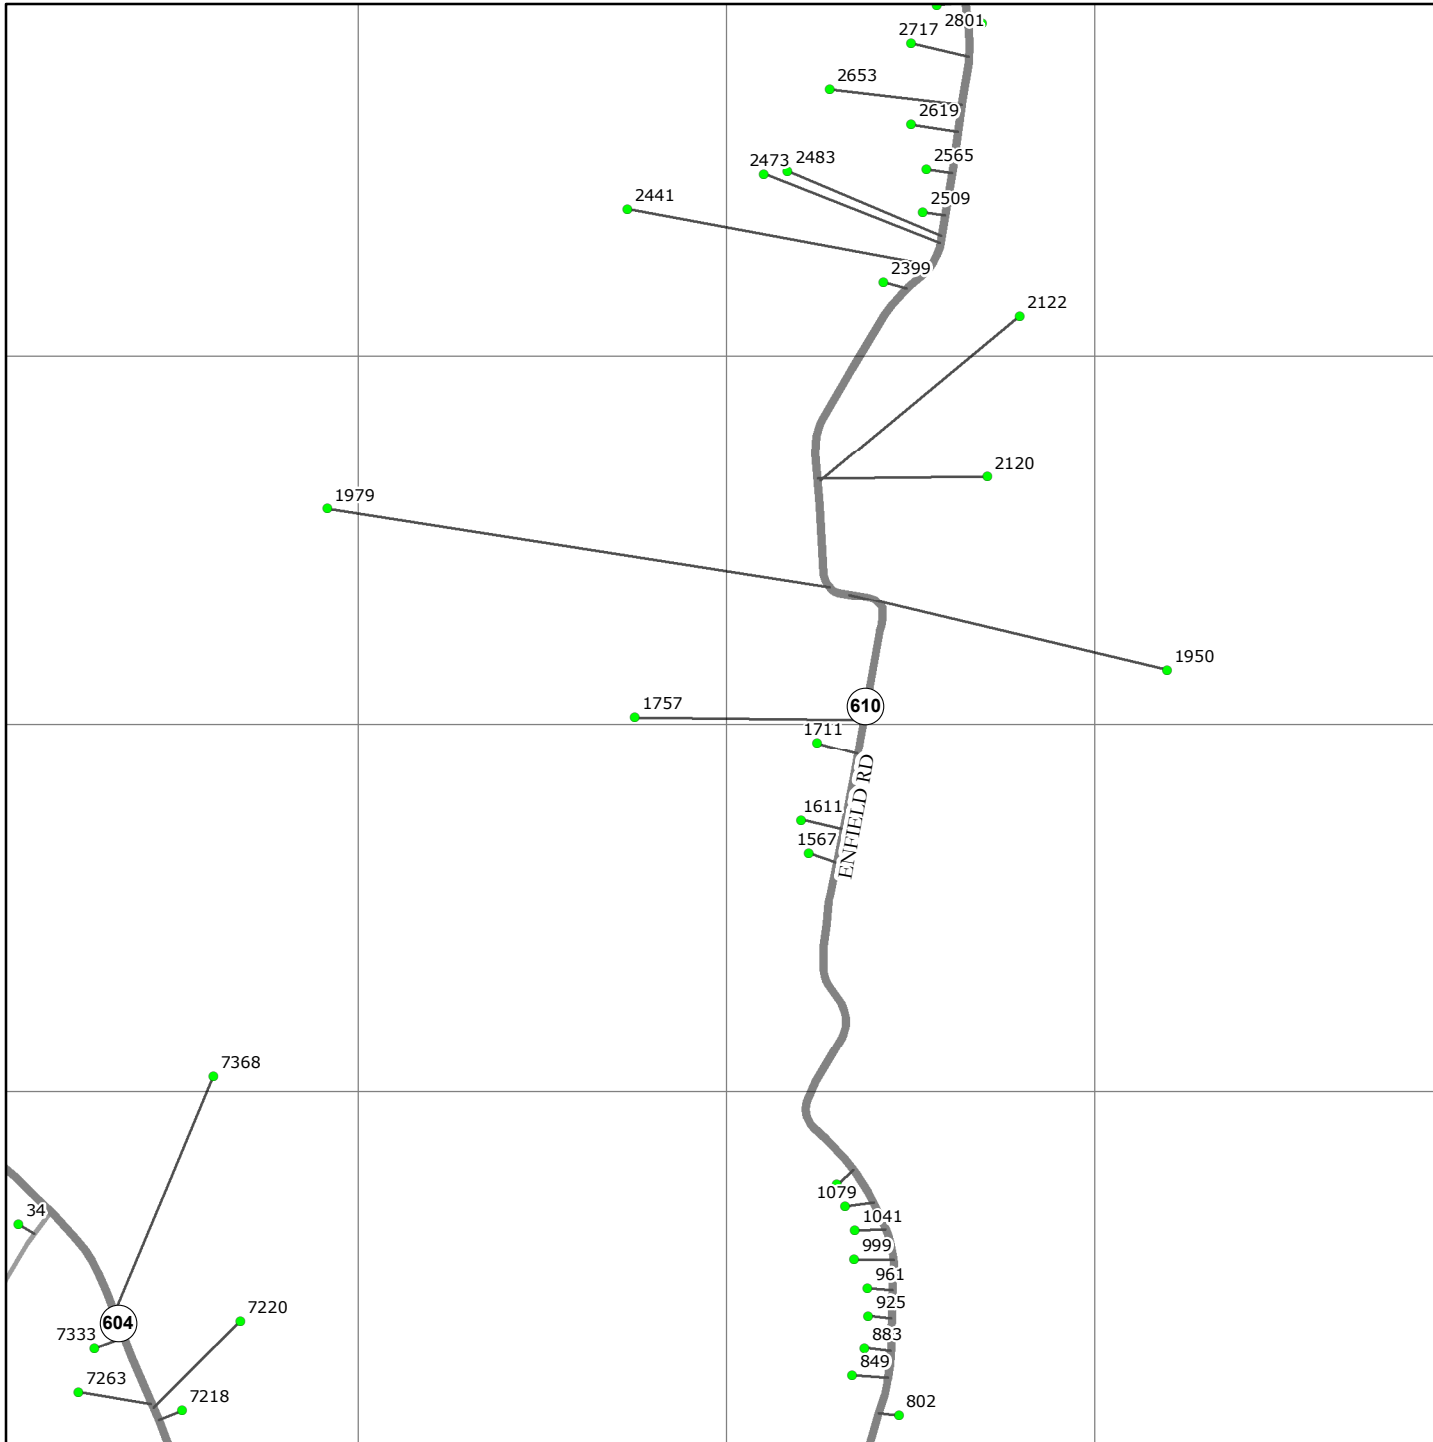

1

2

3

4

A

B

C

D

KING WILLIAM COUNTY
VIRGINIA

9-1-1 PLANIMETRIC MAP

8/16/2016

SHEET NUMBER
34