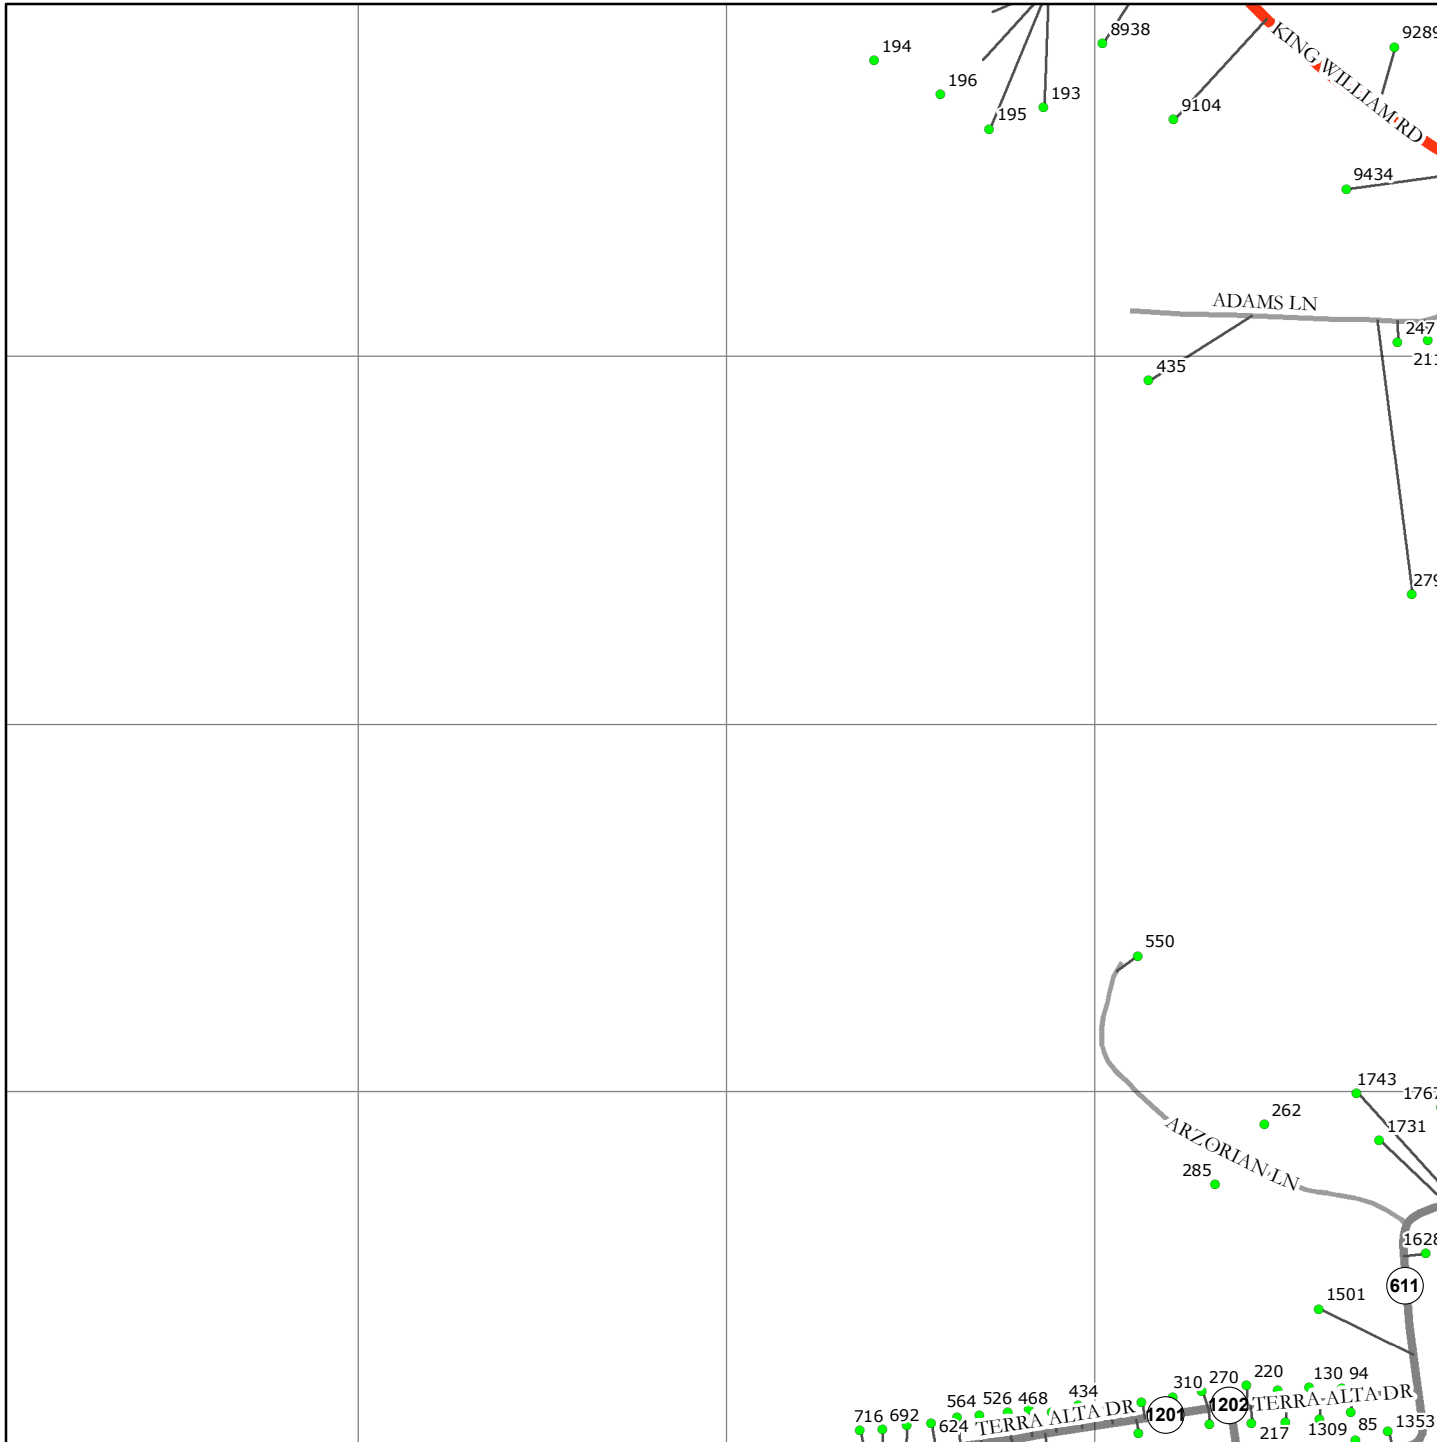

1

2

3

4

A

B

C

D

KING WILLIAM COUNTY
VIRGINIA

9-1-1 PLANIMETRIC MAP

8/16/2016

SHEET NUMBER
35