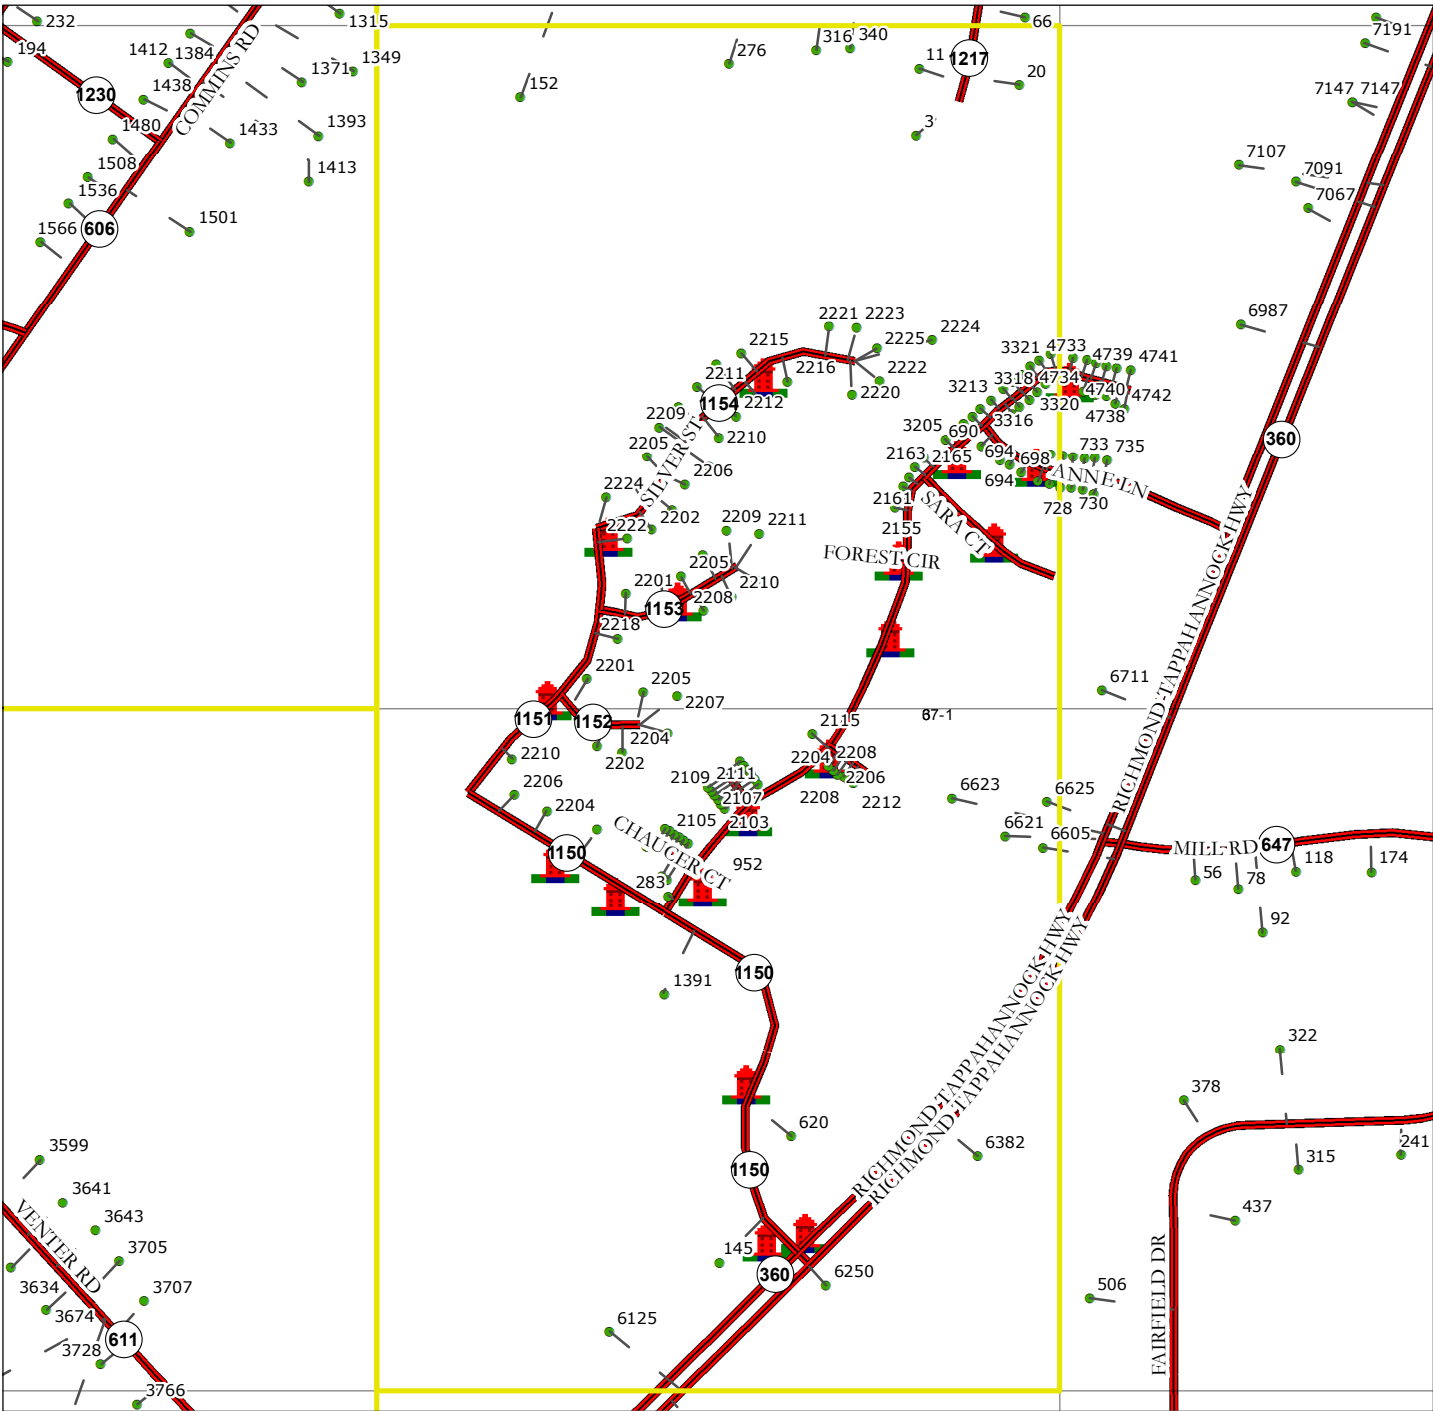

KING WILLIAM COUNTY
VIRGINIA

9-1-1 PLANIMETRIC MAP

8/16/2016

KENNINGTON SUBDIVISION

SHEET NUMBER
37-1