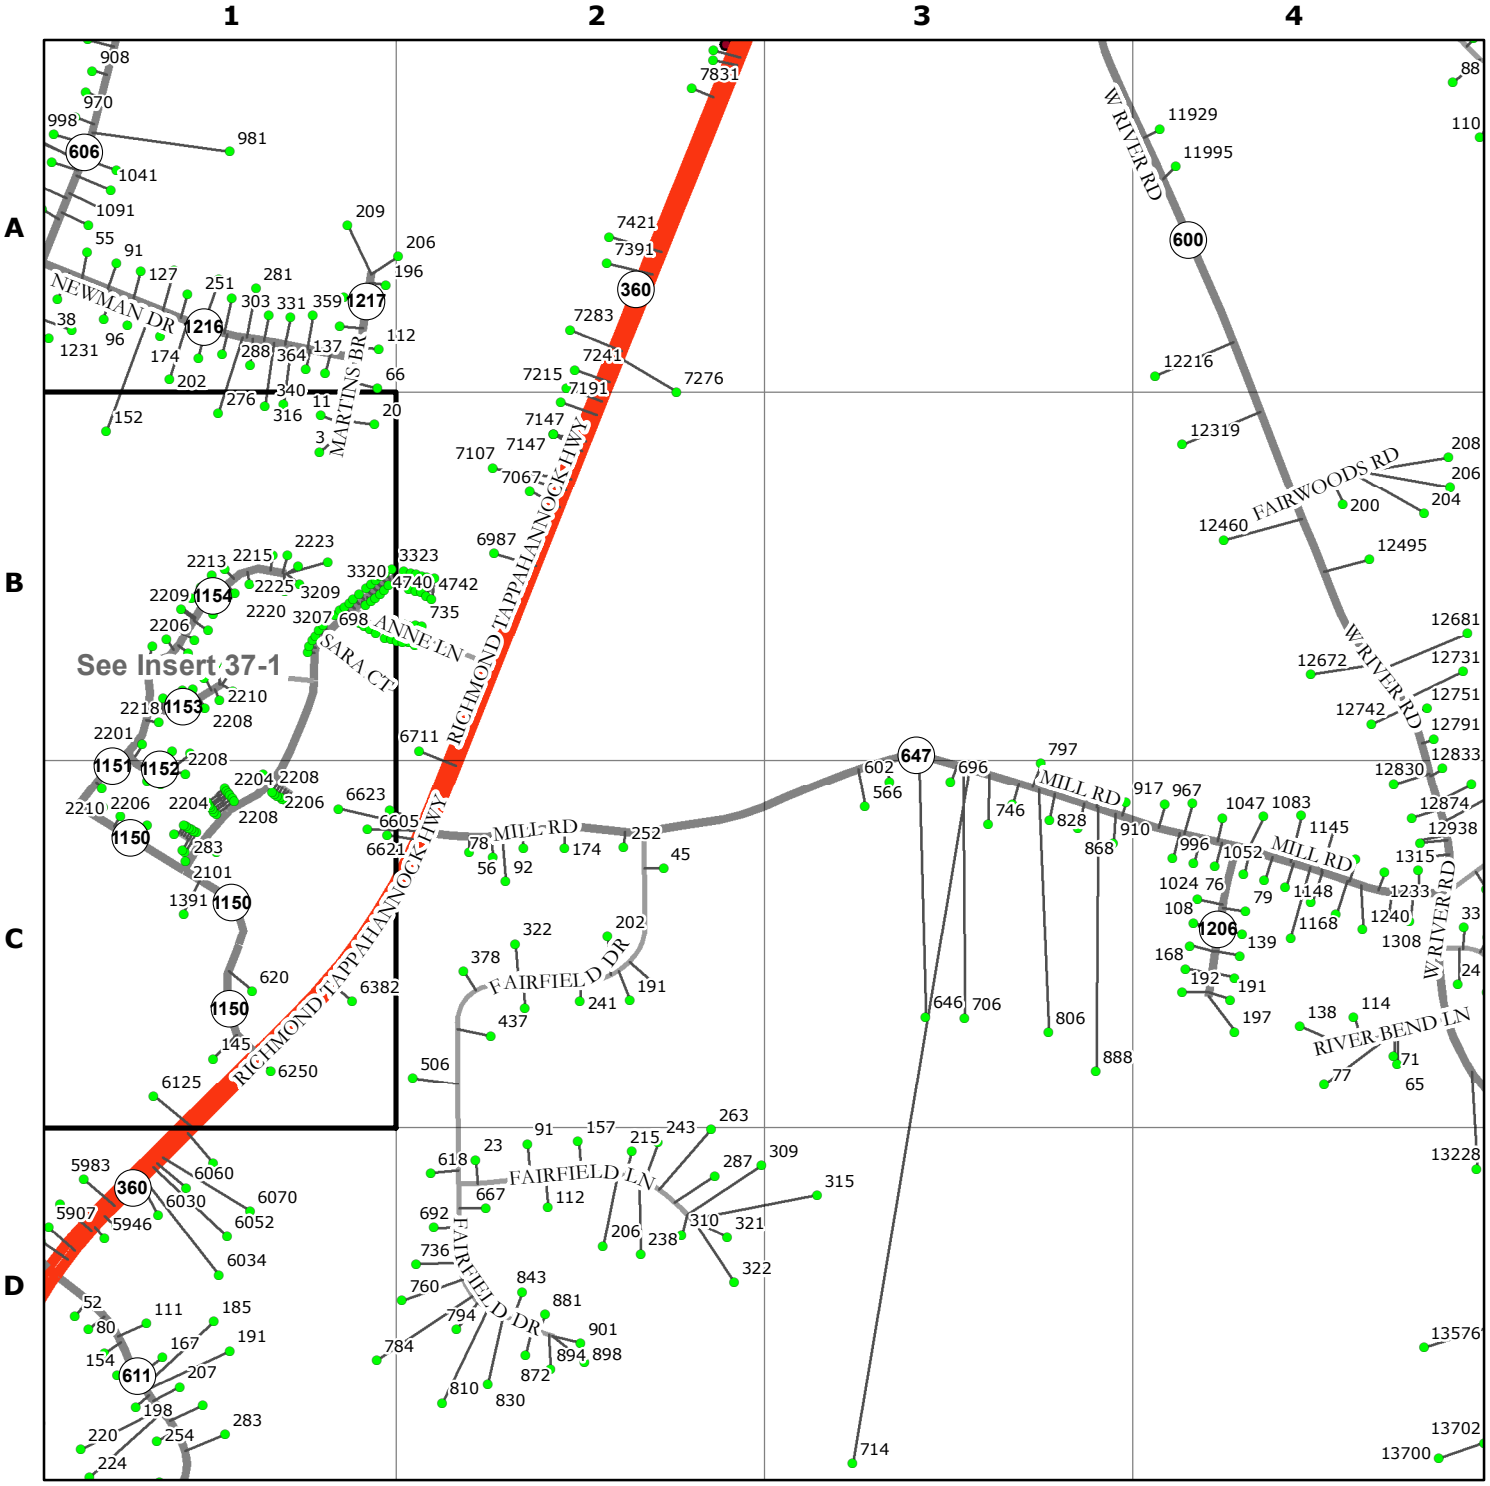

KING WILLIAM COUNTY
VIRGINIA

9-1-1 PLANIMETRIC MAP

8/16/2016

SHEET NUMBER
37