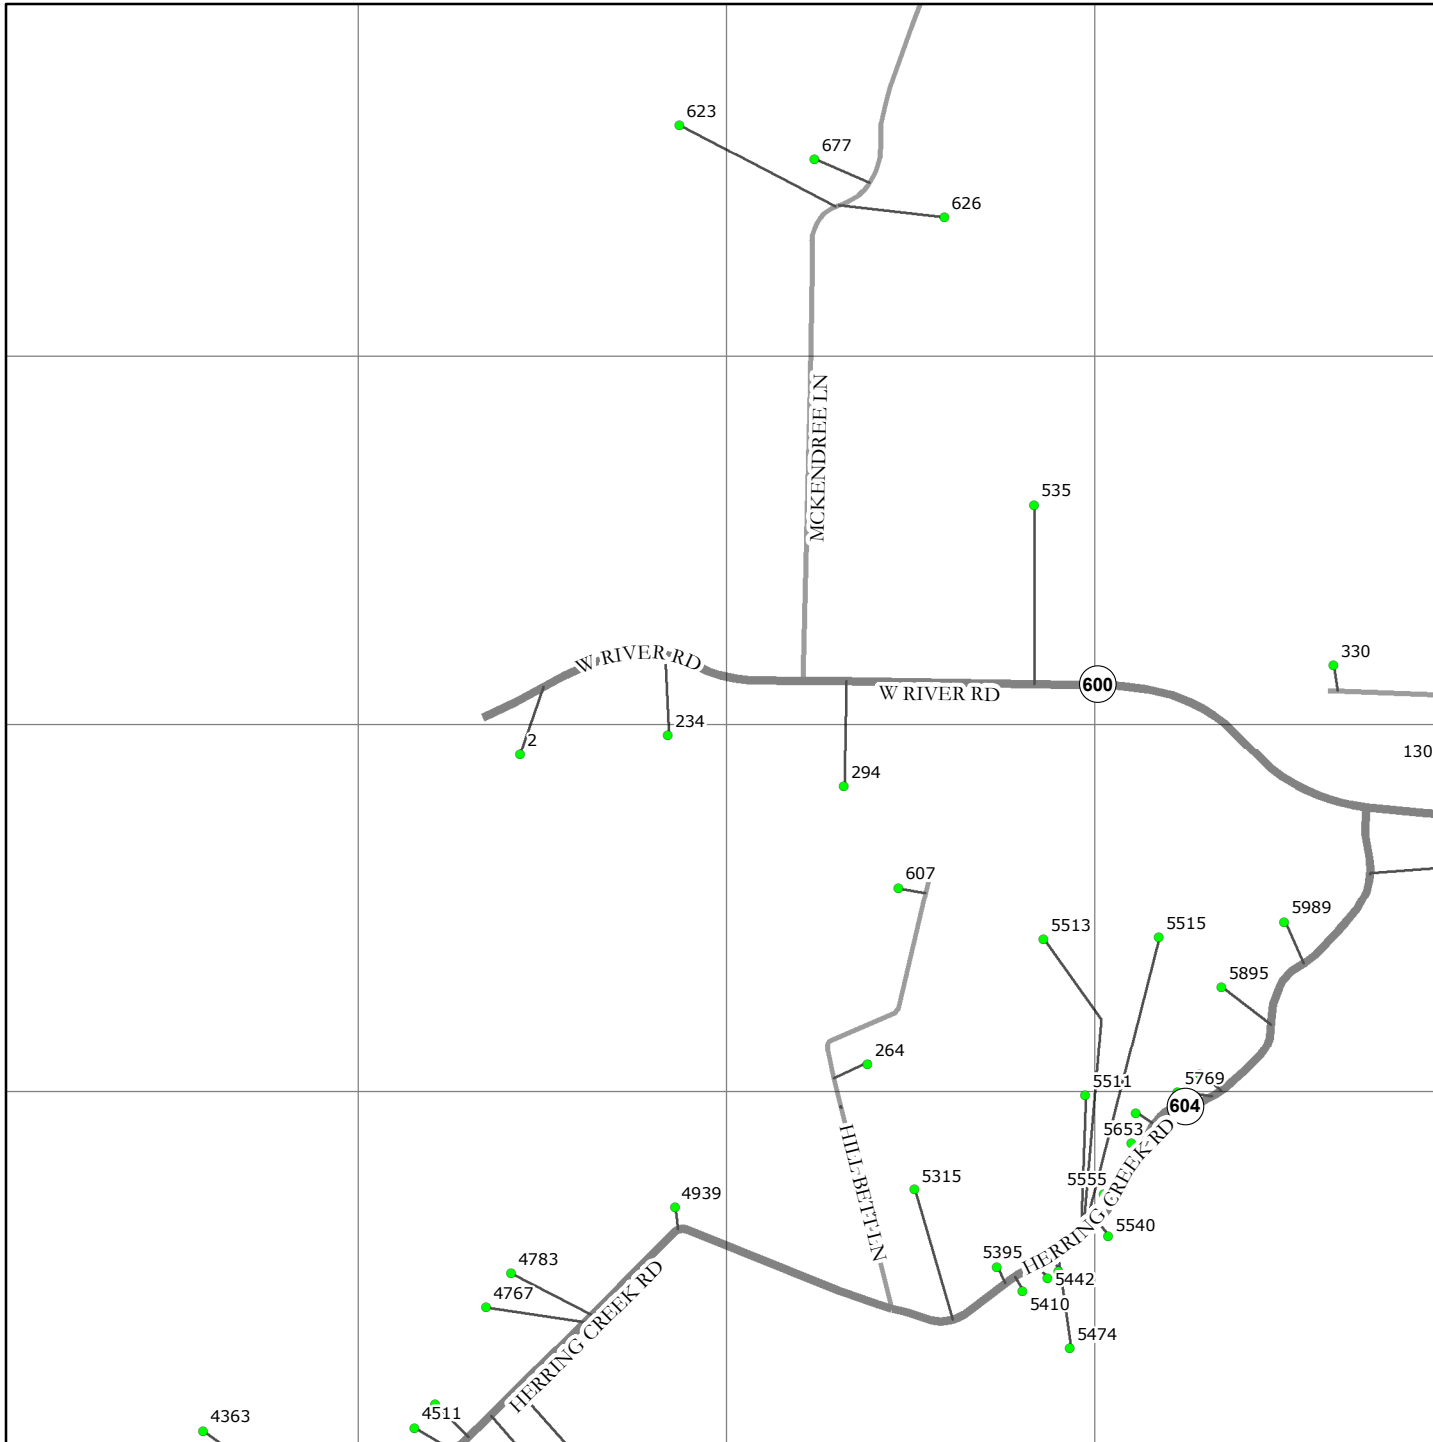

1

2

3

4

A

B

C

D

KING WILLIAM COUNTY
VIRGINIA

9-1-1 PLANIMETRIC MAP

8/16/2016

SHEET NUMBER
4