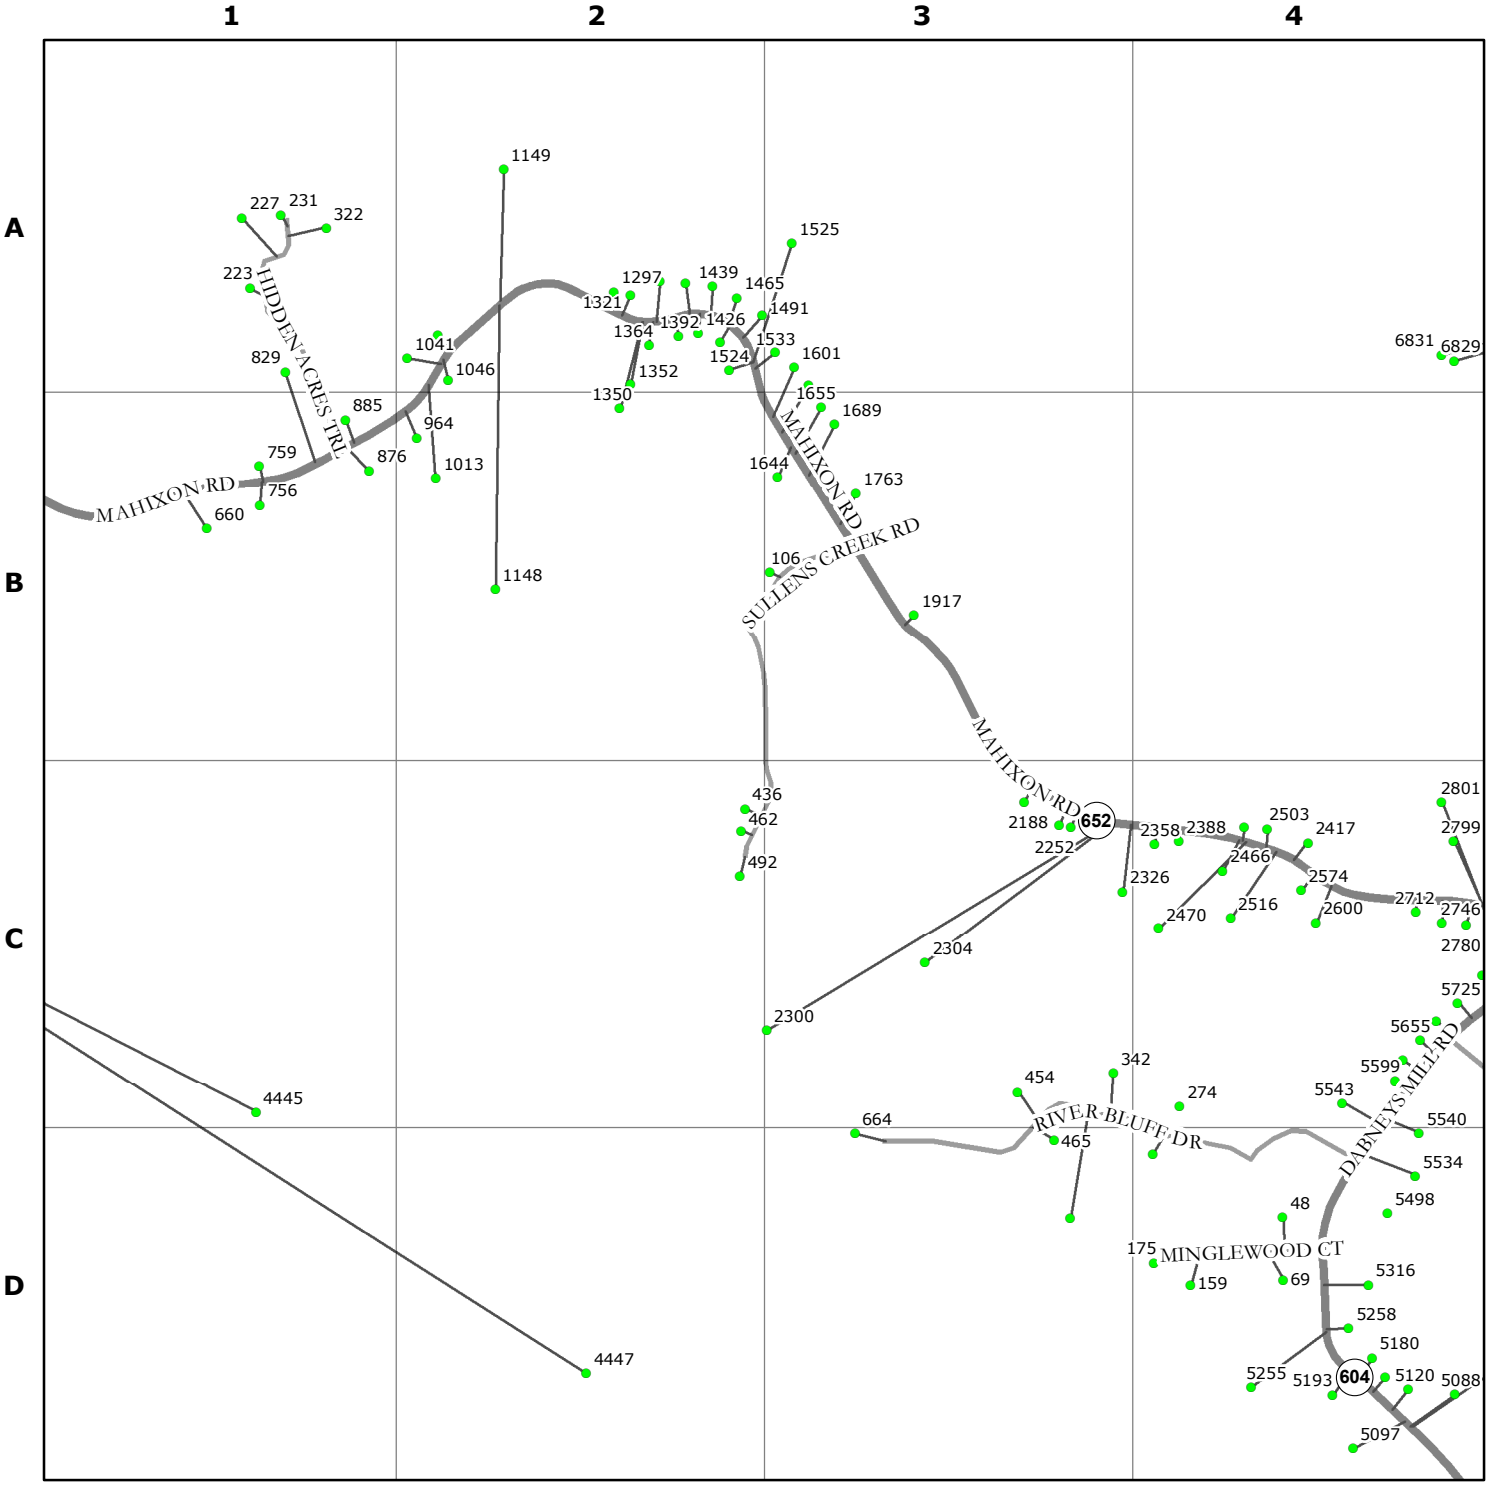

KING WILLIAM COUNTY
VIRGINIA

9-1-1 PLANIMETRIC MAP

8/16/2016

SHEET NUMBER
41