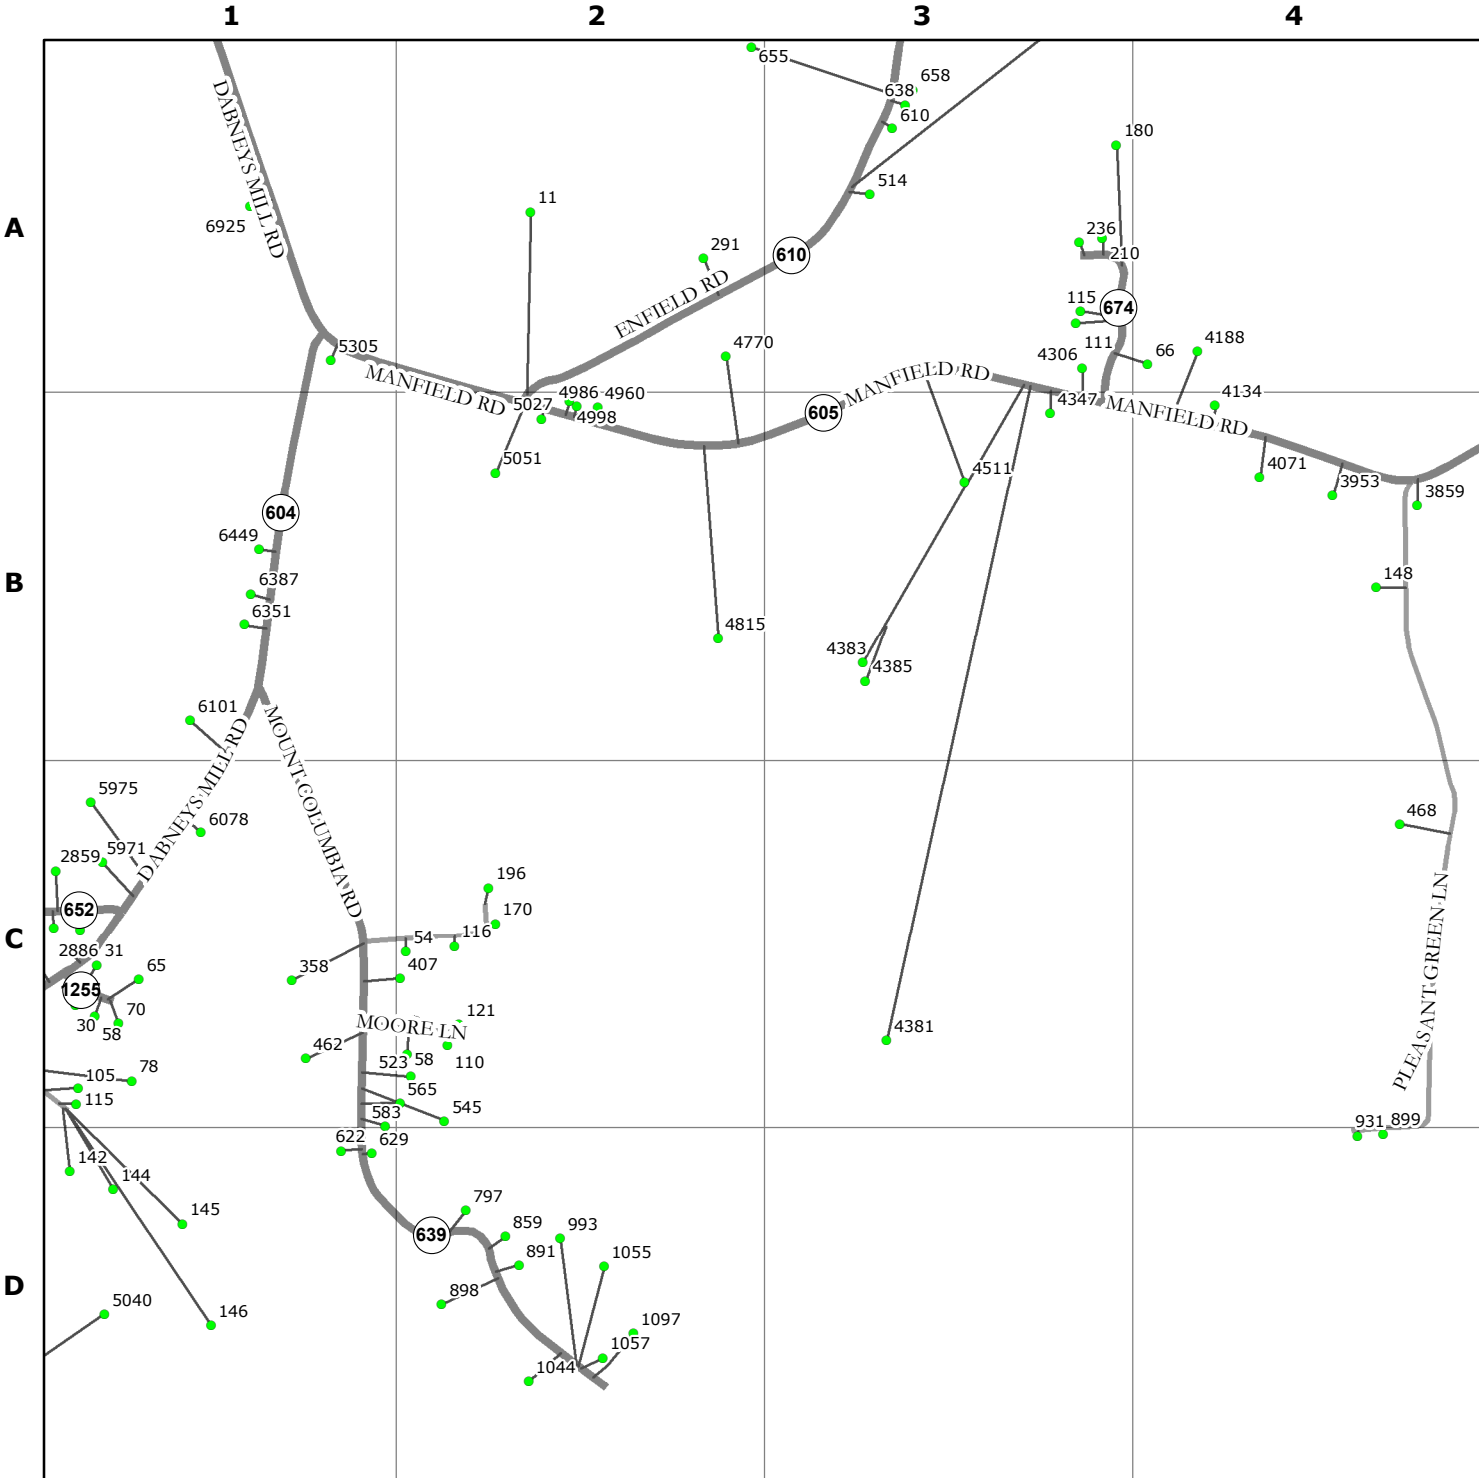

KING WILLIAM COUNTY
VIRGINIA

9-1-1 PLANIMETRIC MAP

8/16/2016

SHEET NUMBER
42