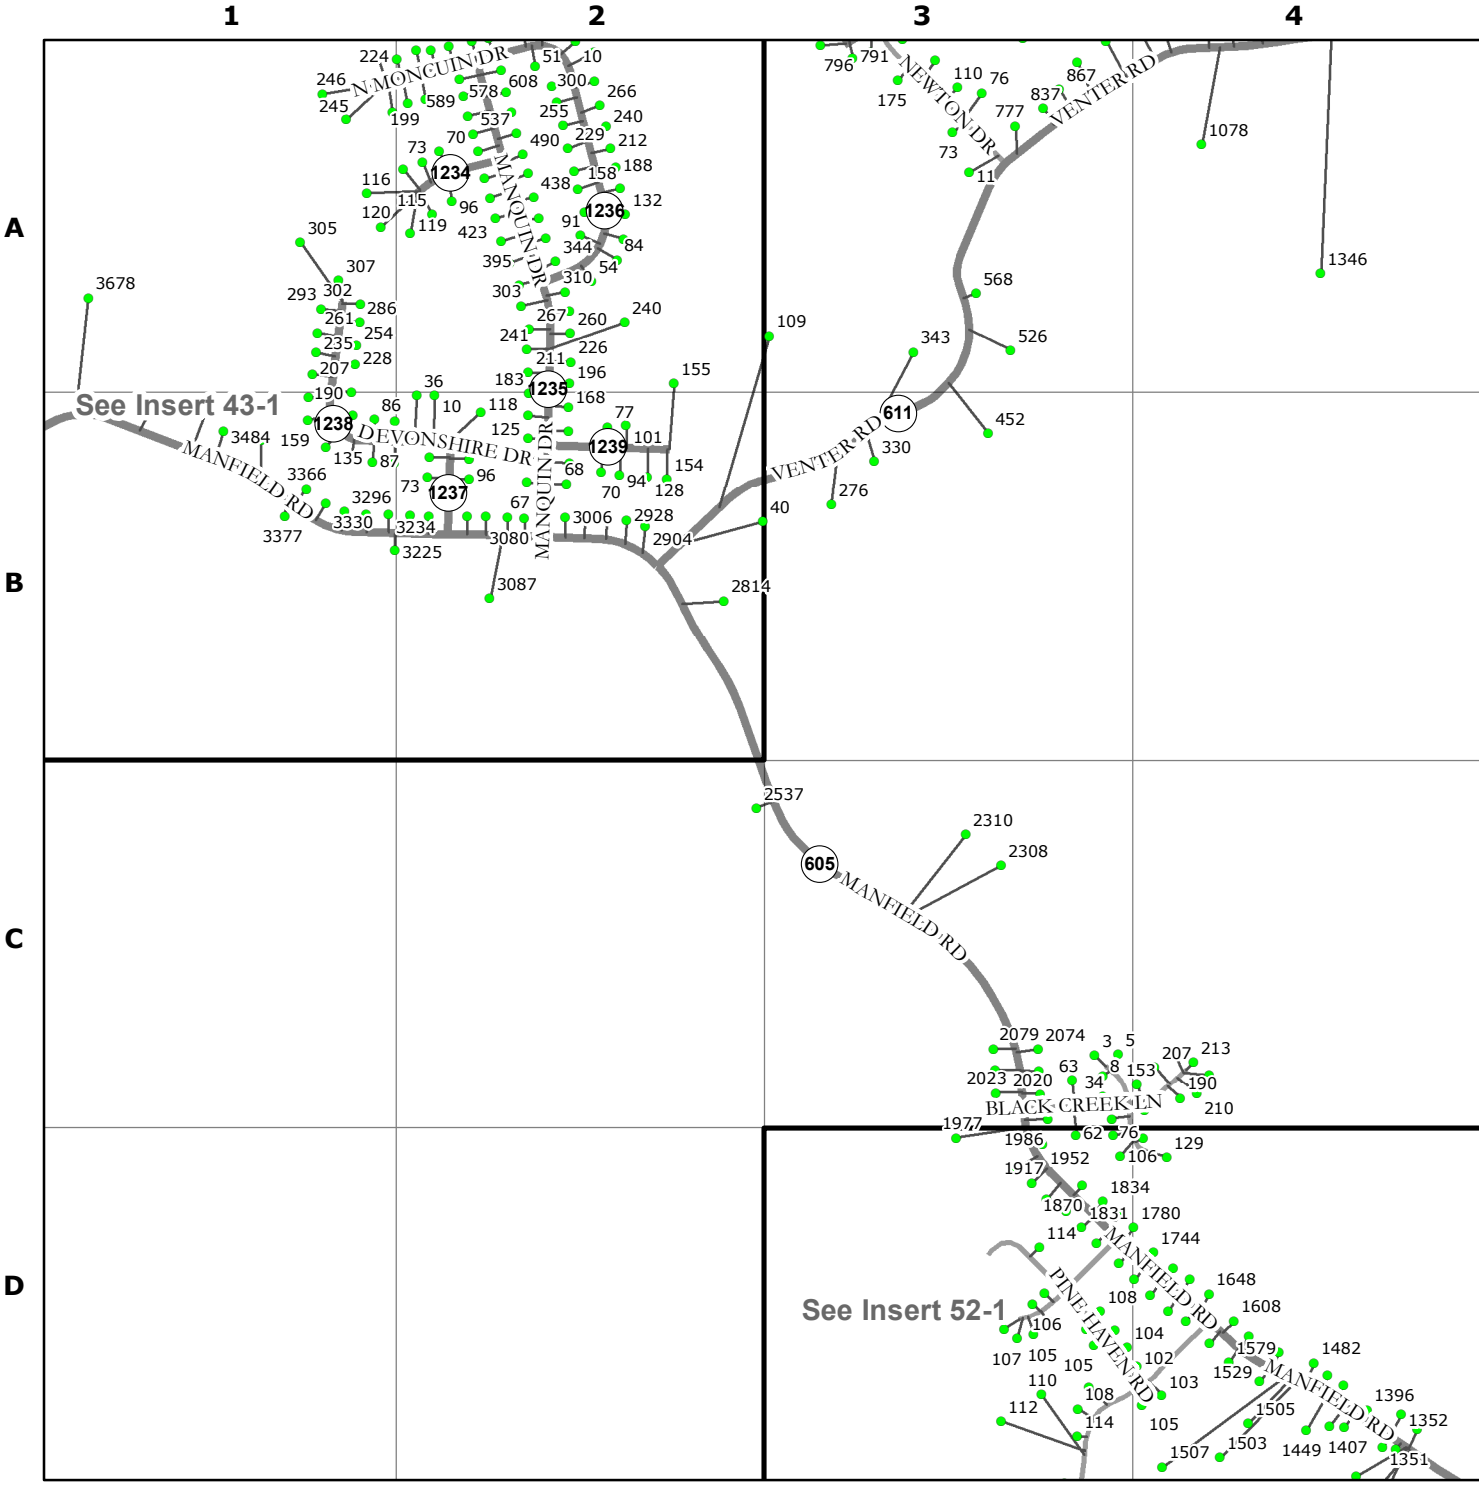

KING WILLIAM COUNTY
VIRGINIA

9-1-1 PLANIMETRIC MAP

8/16/2016

SHEET NUMBER
43