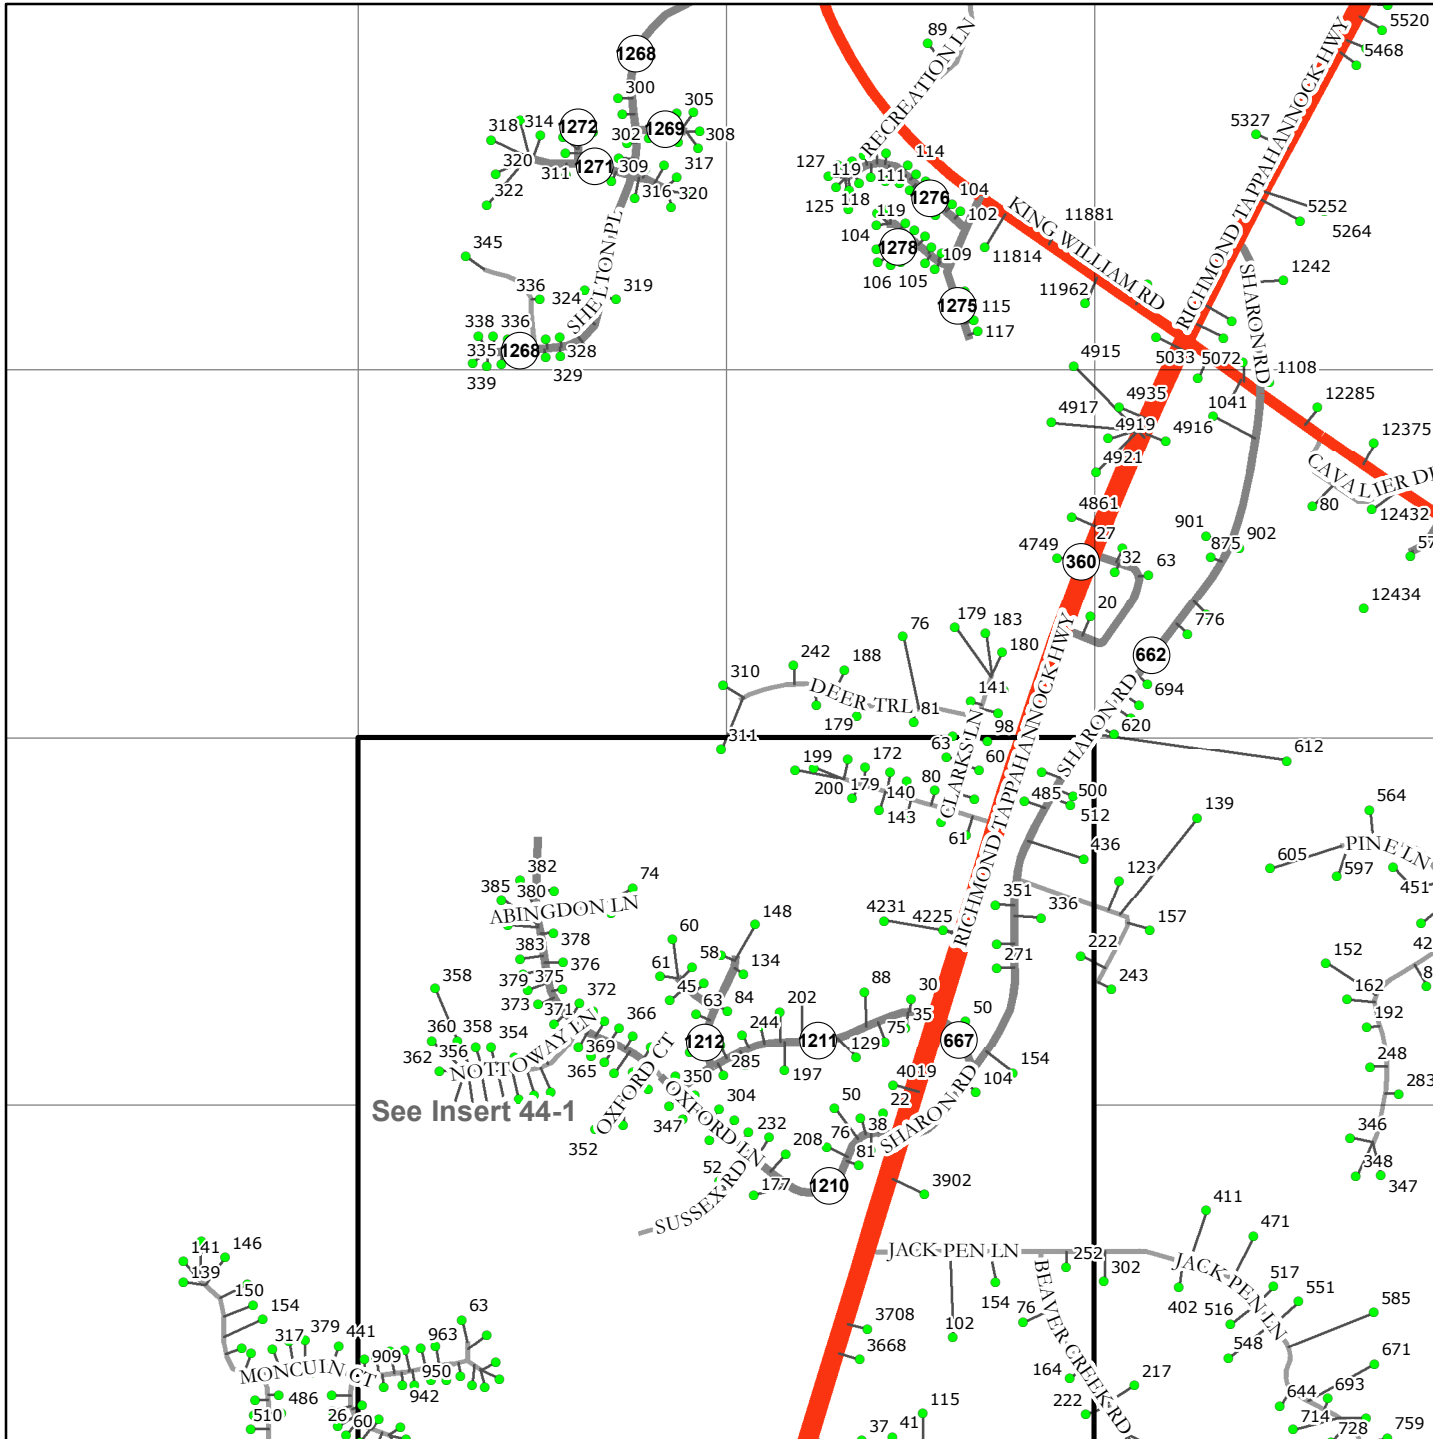

1

2

3

4

A

B

C

D

KING WILLIAM COUNTY VIRGINIA

9-1-1 PLANIMETRIC MAP

8/16/2016

SHEET NUMBER

44