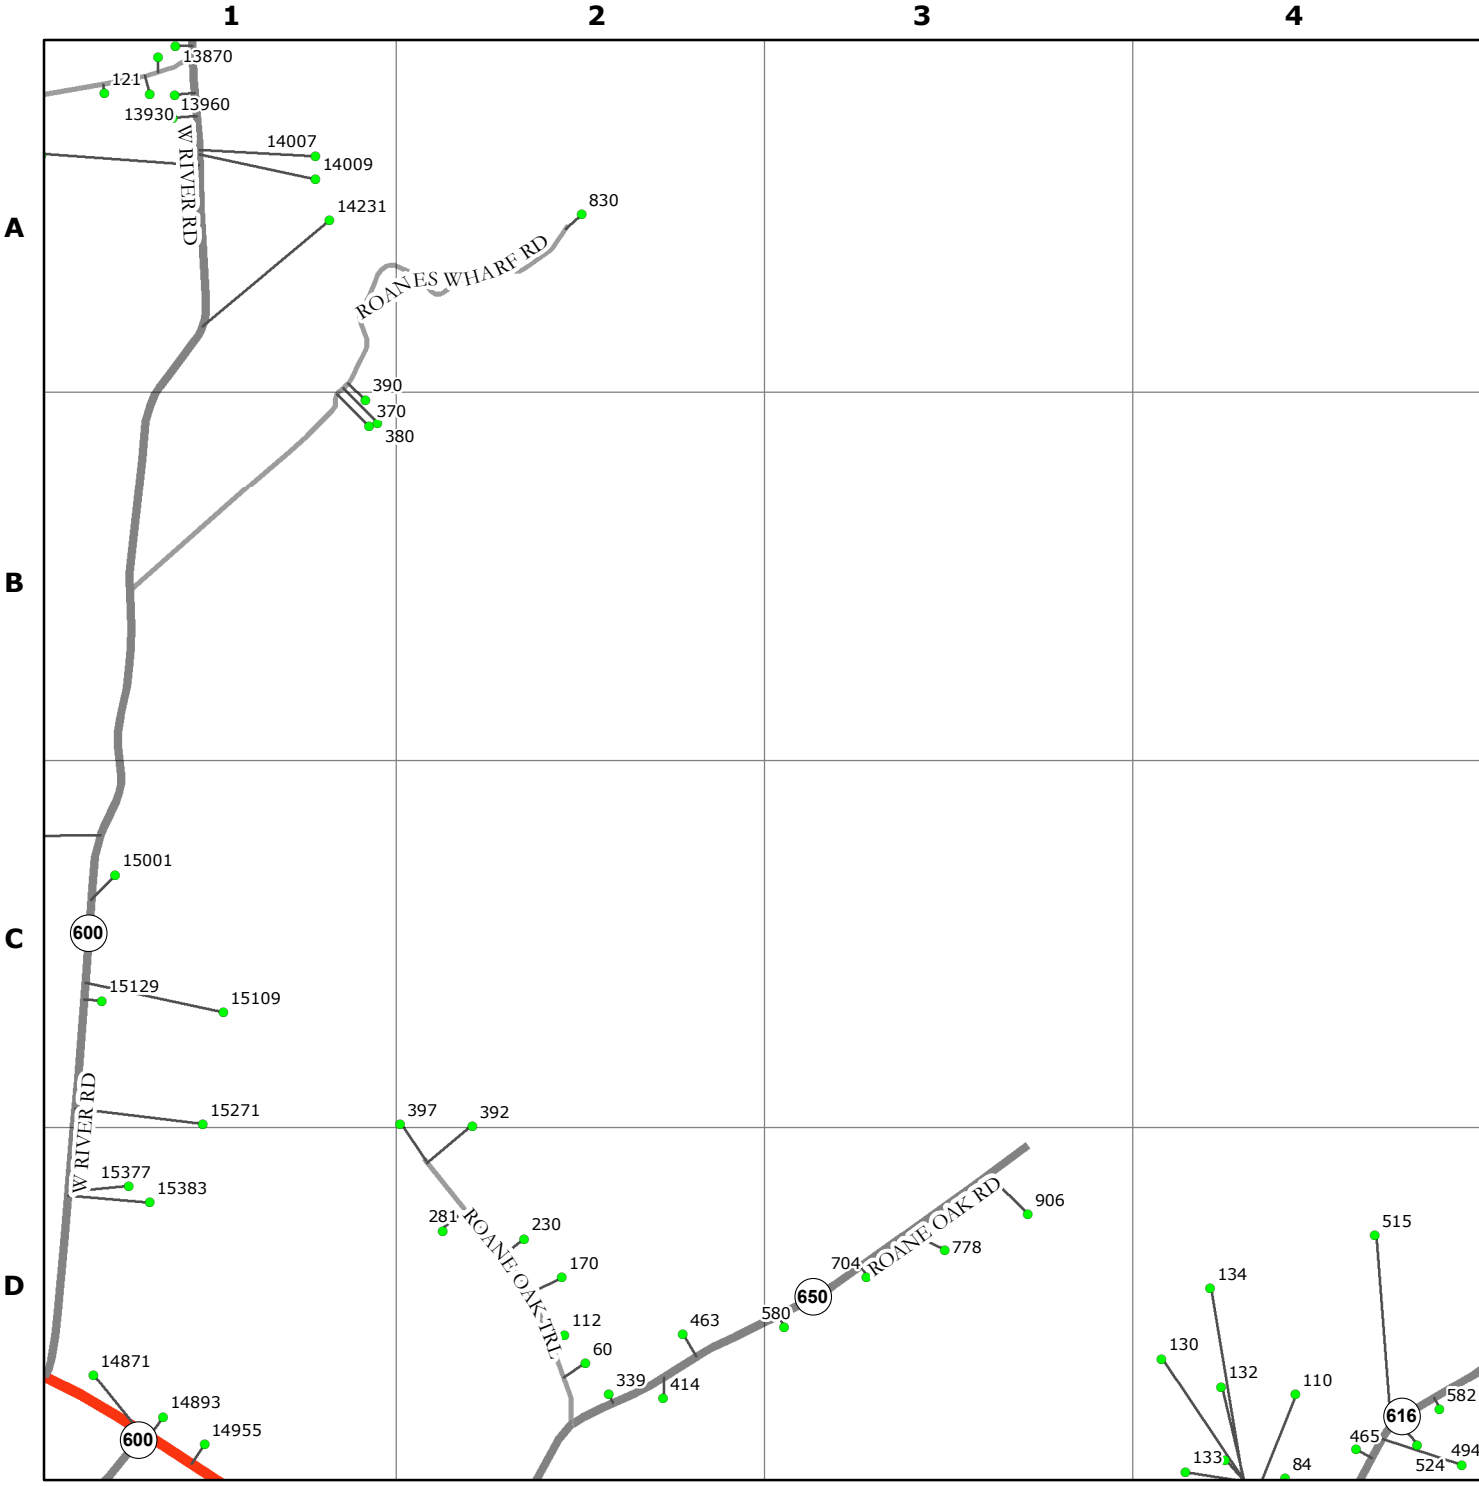

KING WILLIAM COUNTY
VIRGINIA

9-1-1 PLANIMETRIC MAP

8/16/2016

SHEET NUMBER
46