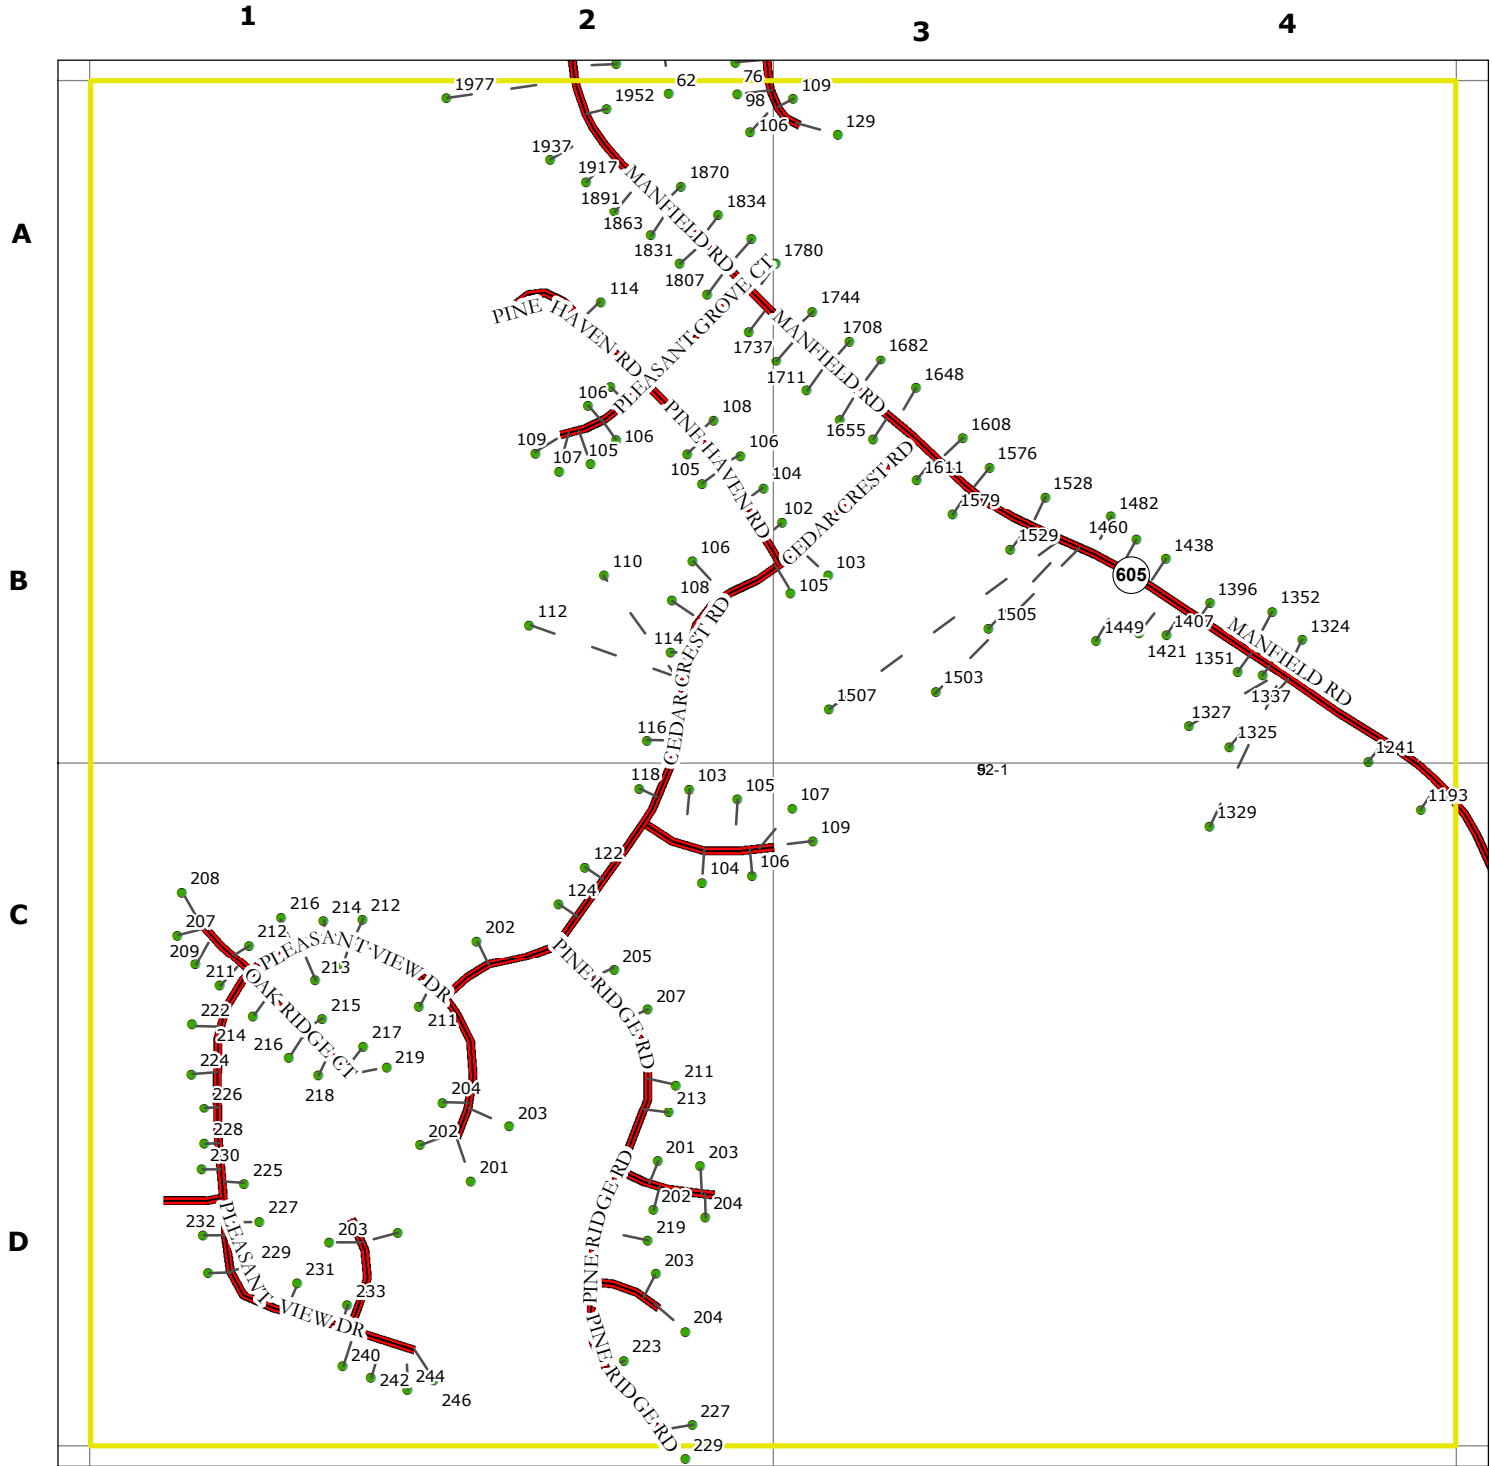

KING WILLIAM COUNTY
VIRGINIA
9-1-1 PLANIMETRIC MAP

8/16/2016

SHEET NUMBER
52-1

CEDAR CREST SUBDIVISION