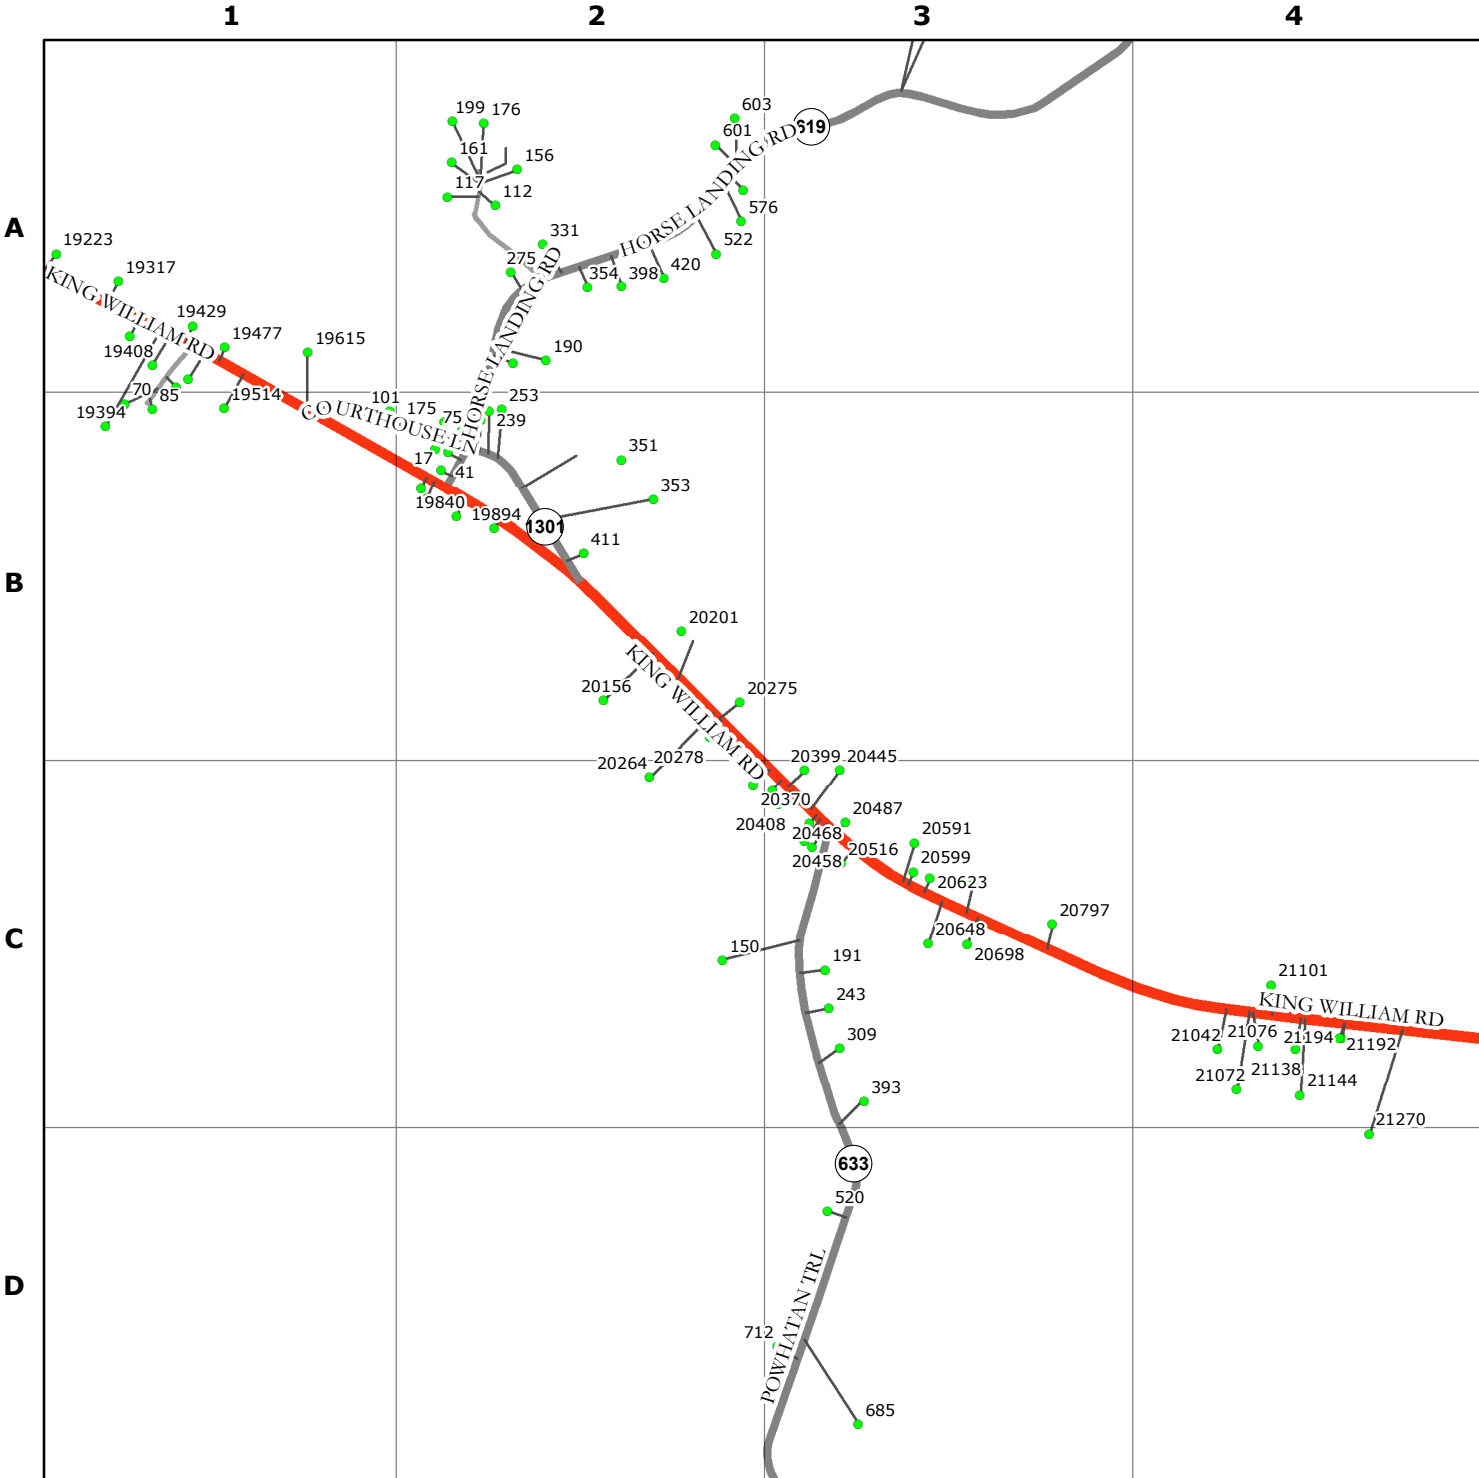

KING WILLIAM COUNTY
VIRGINIA

9-1-1 PLANIMETRIC MAP

8/16/2016

SHEET NUMBER
68