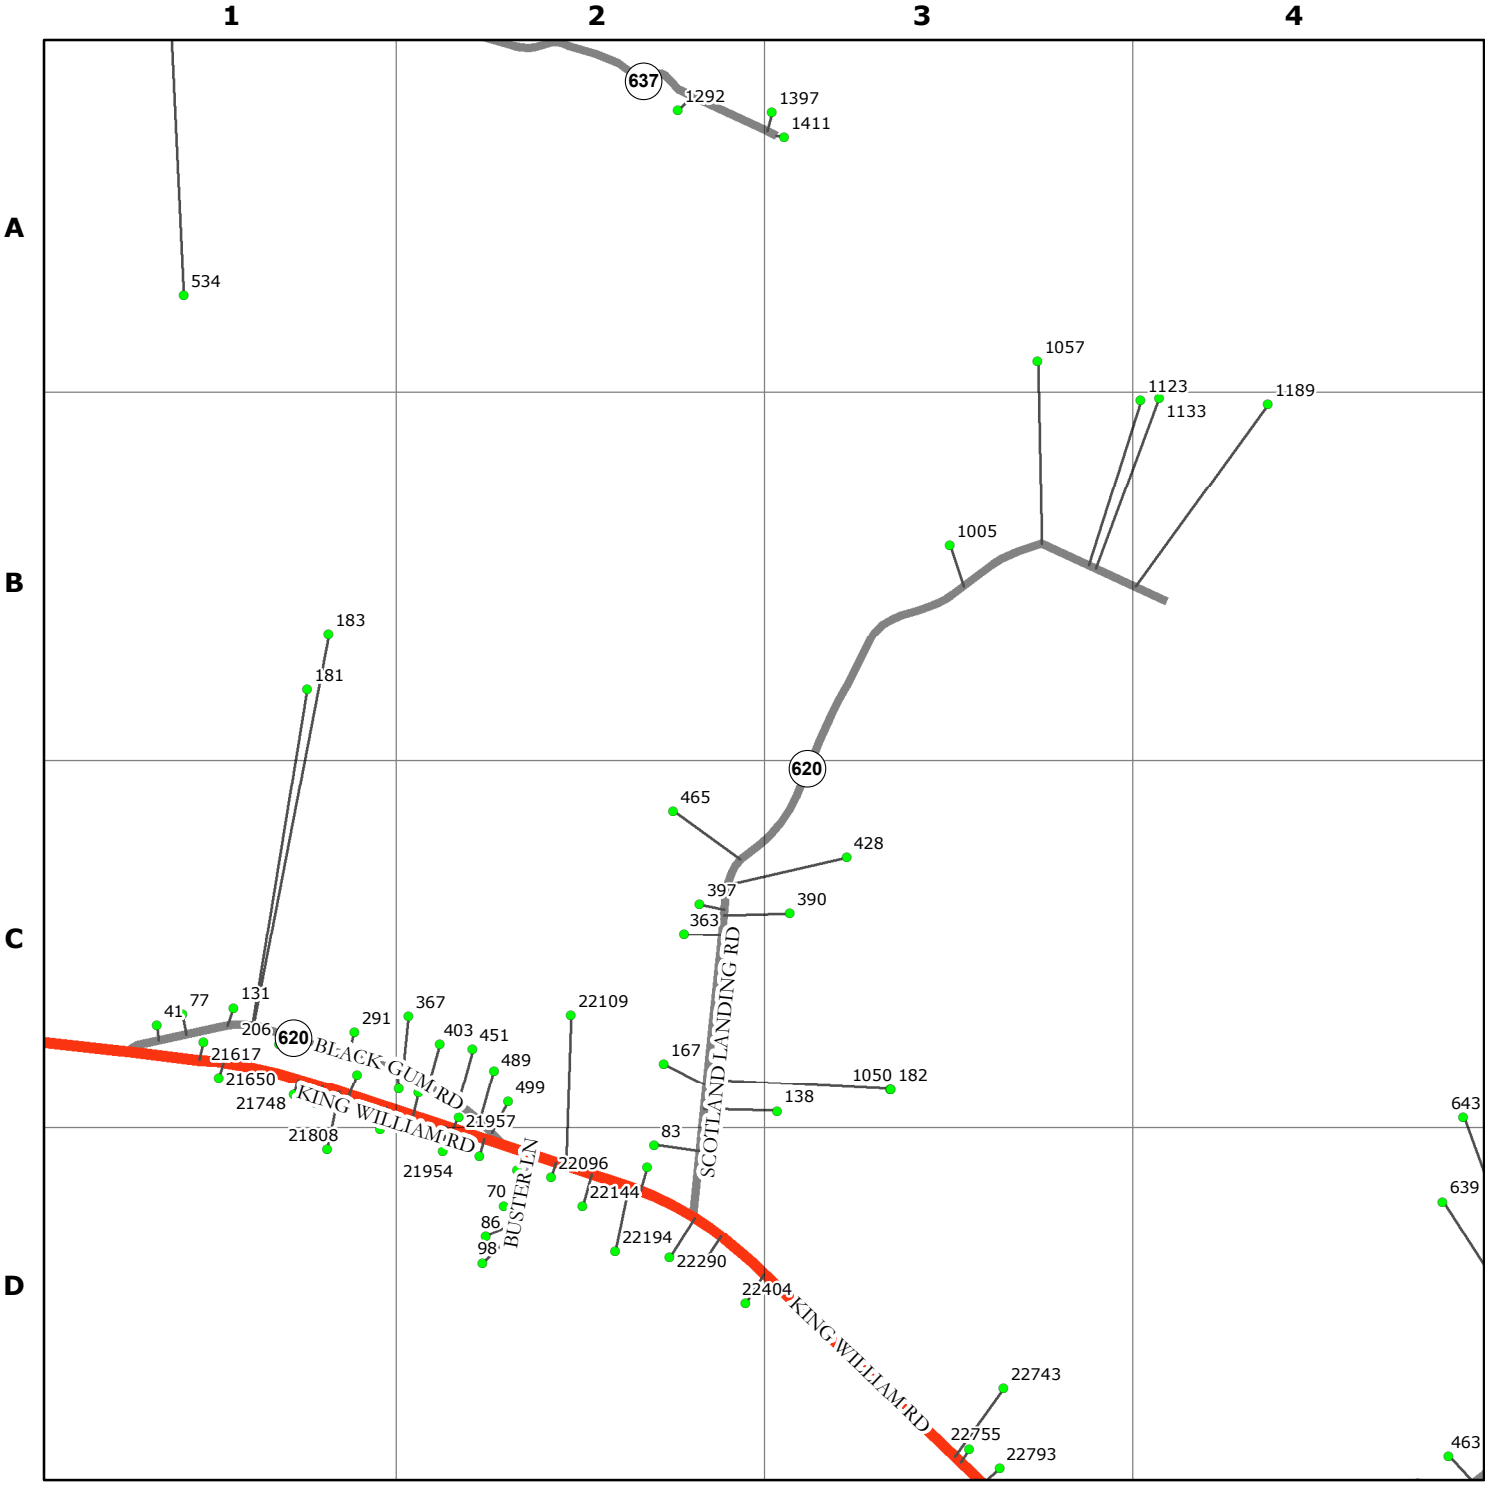

KING WILLIAM COUNTY
VIRGINIA

9-1-1 PLANIMETRIC MAP

8/16/2016

SHEET NUMBER
69