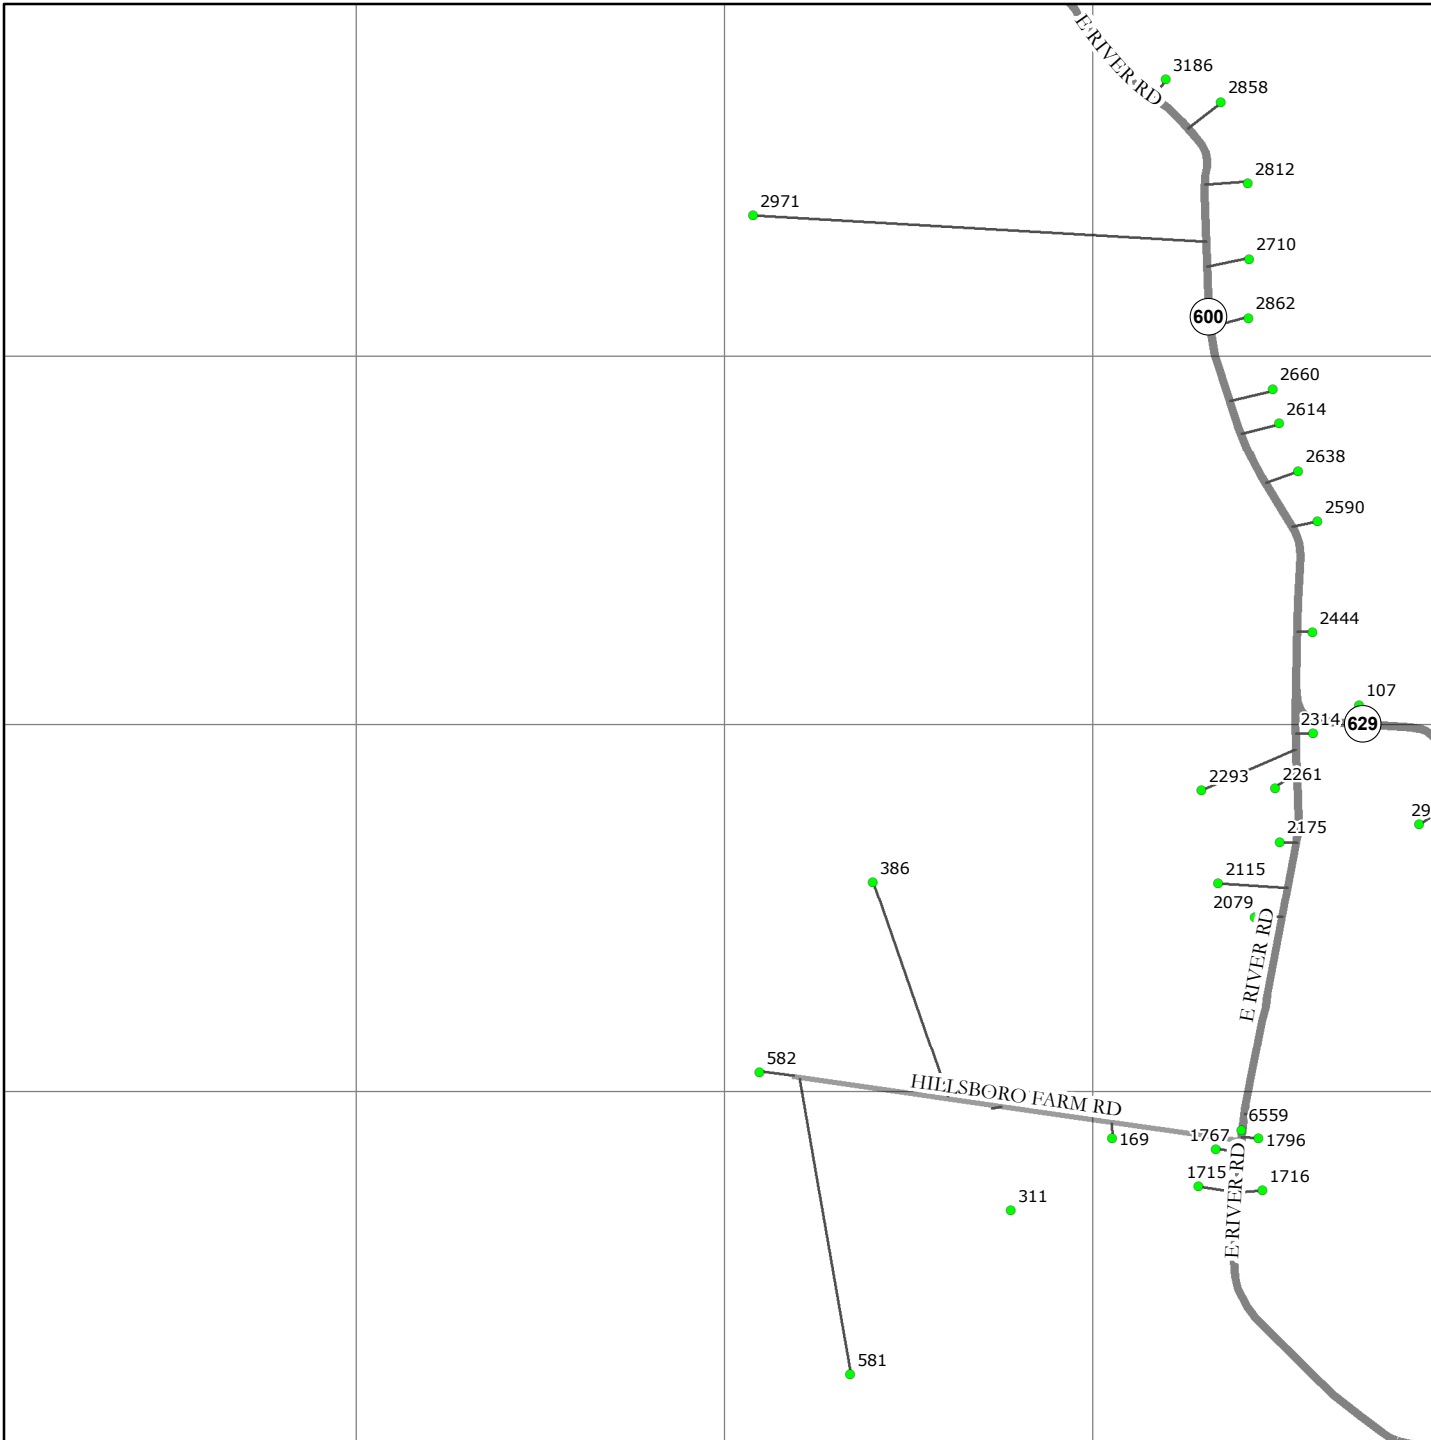

1

2

3

4

A

B

C

D

KING WILLIAM COUNTY
VIRGINIA

9-1-1 PLANIMETRIC MAP

8/16/2016

SHEET NUMBER
74