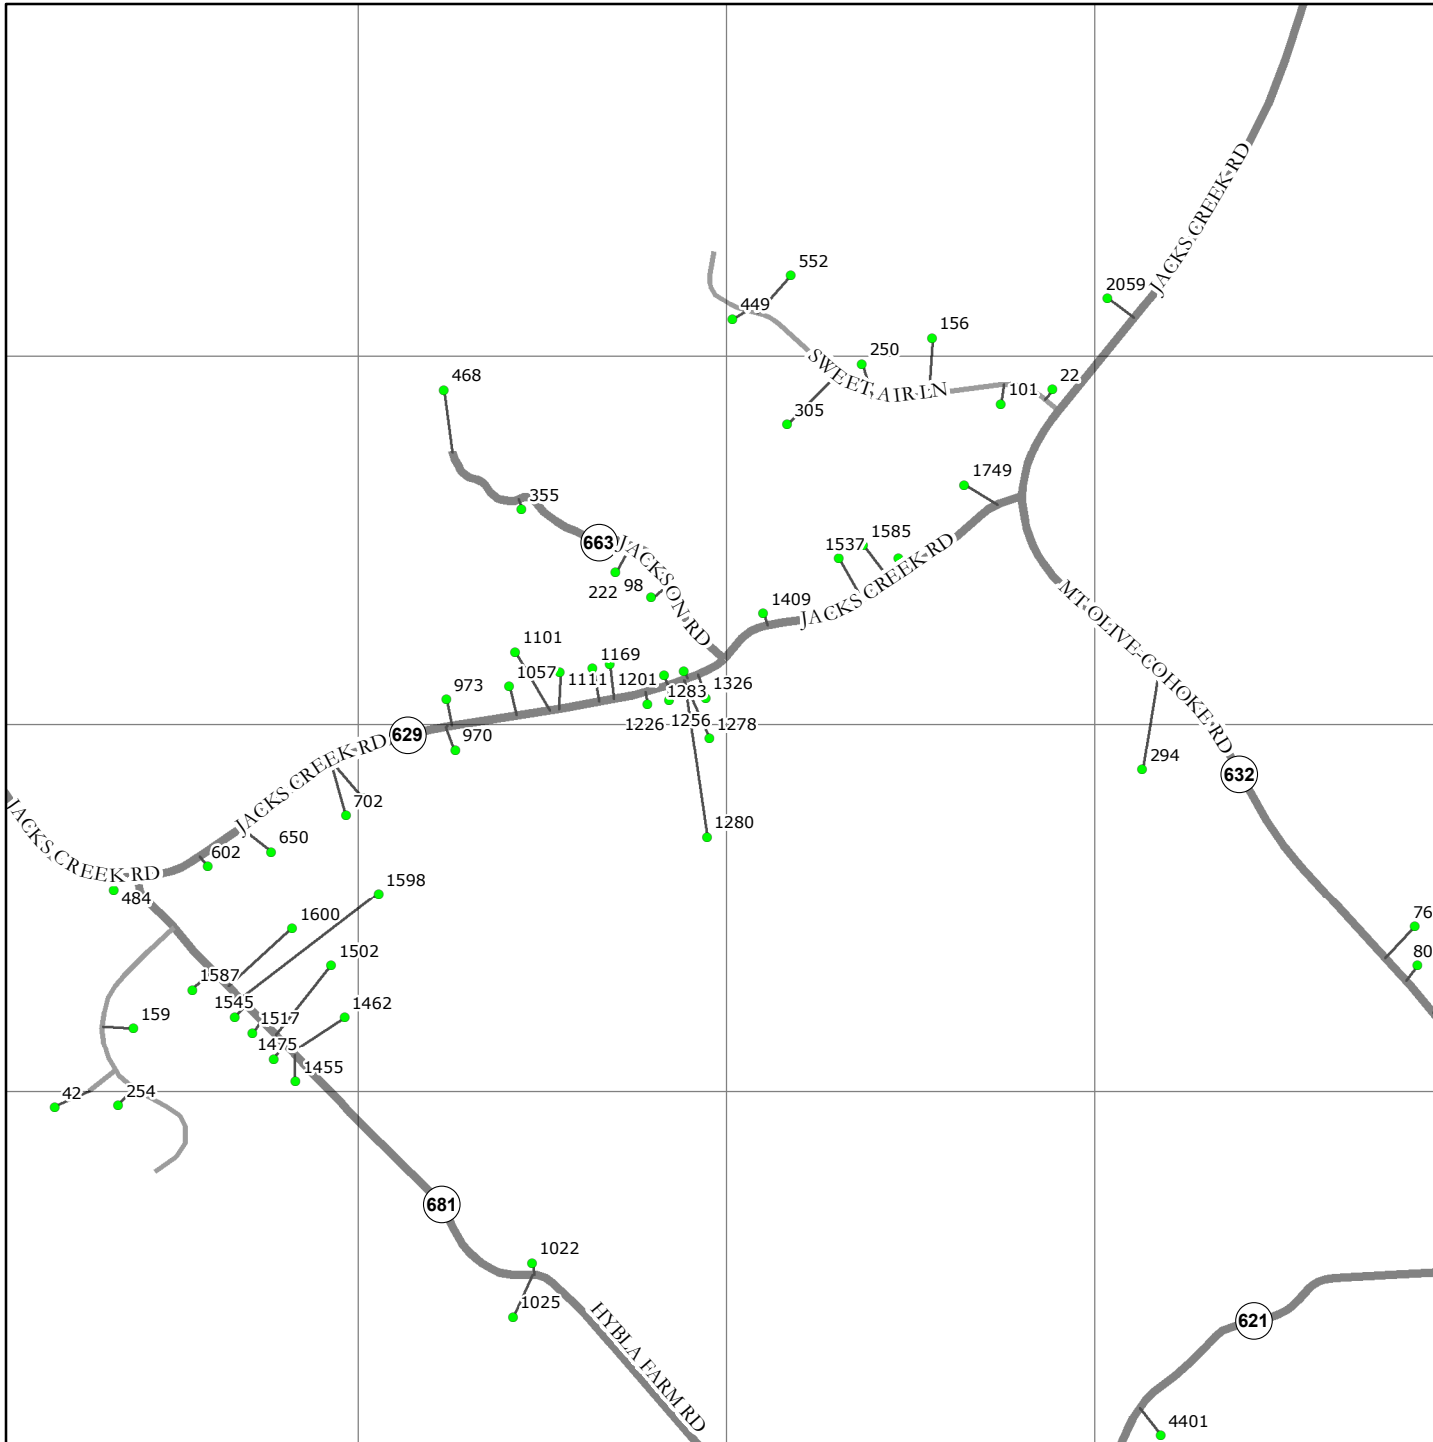

1

2

3

4

A

B

C

D

KING WILLIAM COUNTY
VIRGINIA

9-1-1 PLANIMETRIC MAP

8/16/2016

SHEET NUMBER
75