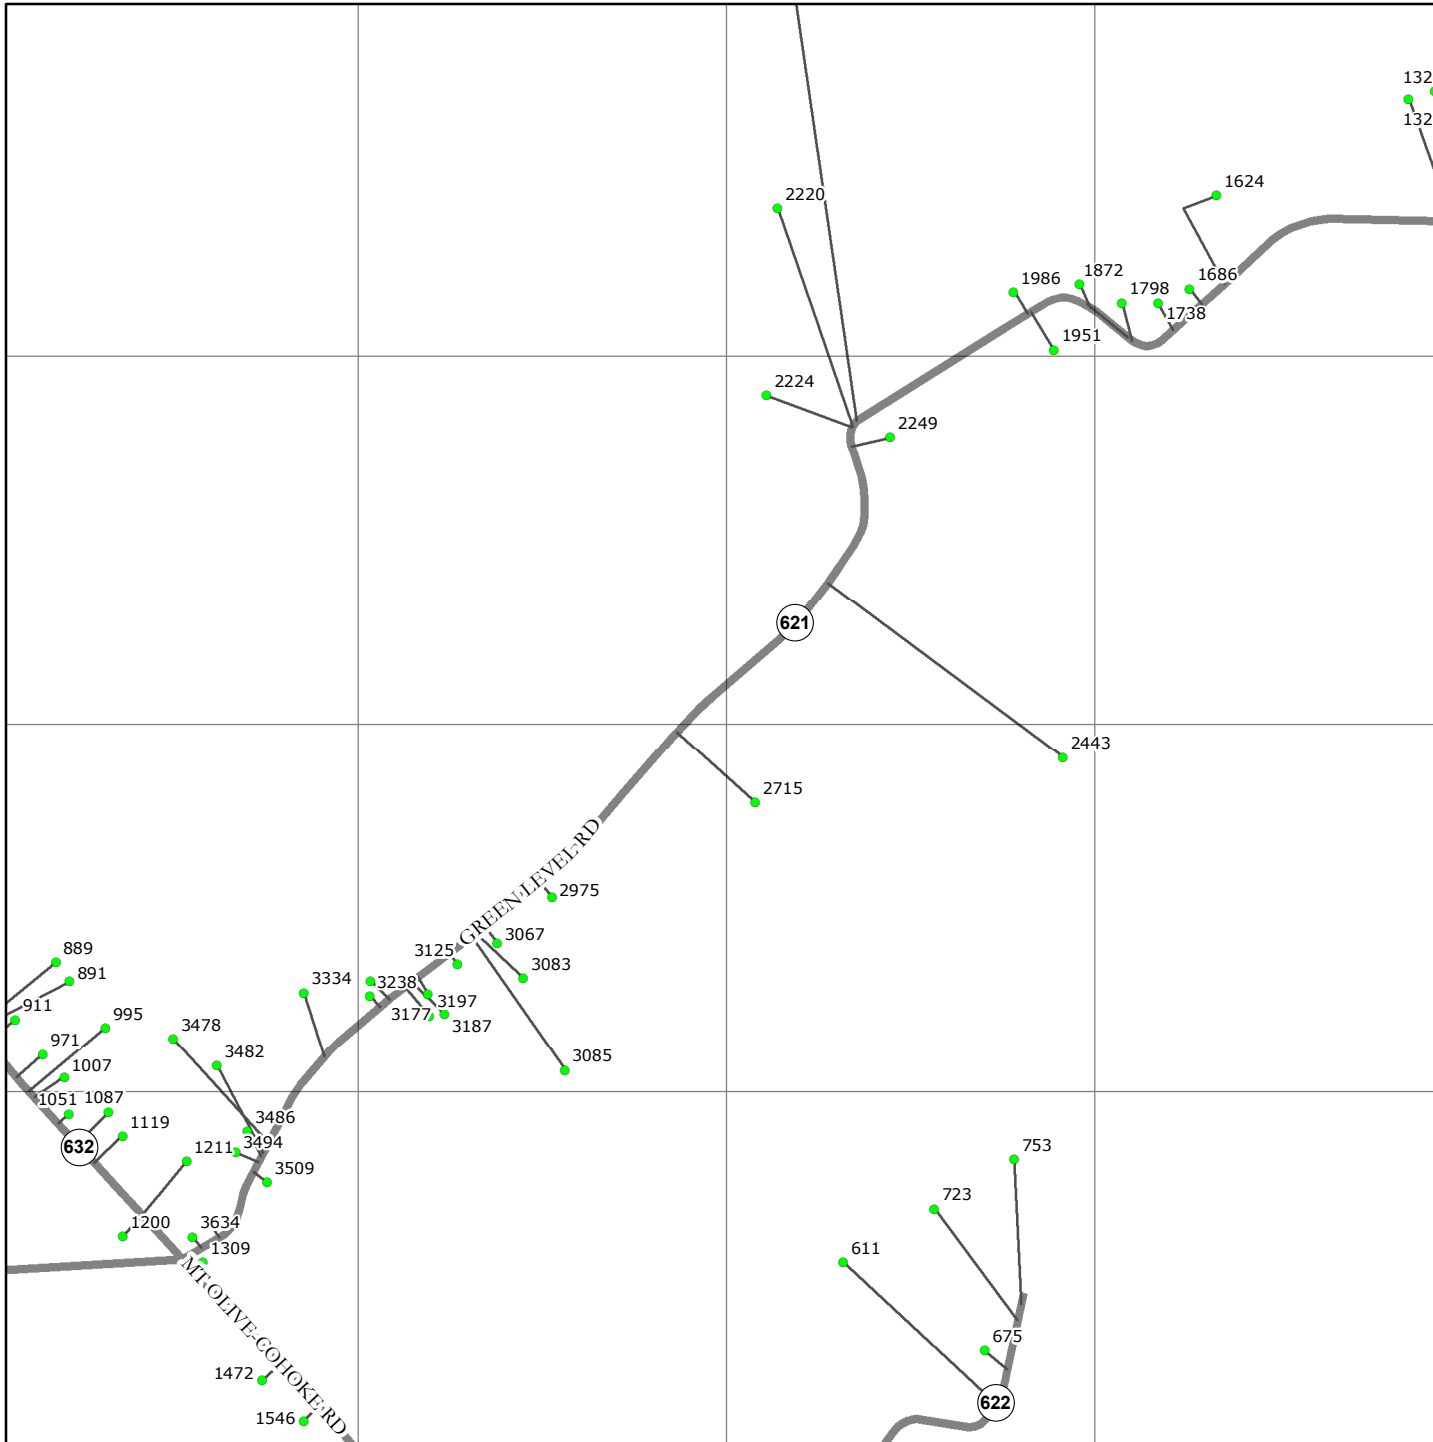

1

2

3

4

A

B

C

D

KING WILLIAM COUNTY  
VIRGINIA

9-1-1 PLANIMETRIC MAP

8/16/2016

SHEET NUMBER  
**76**