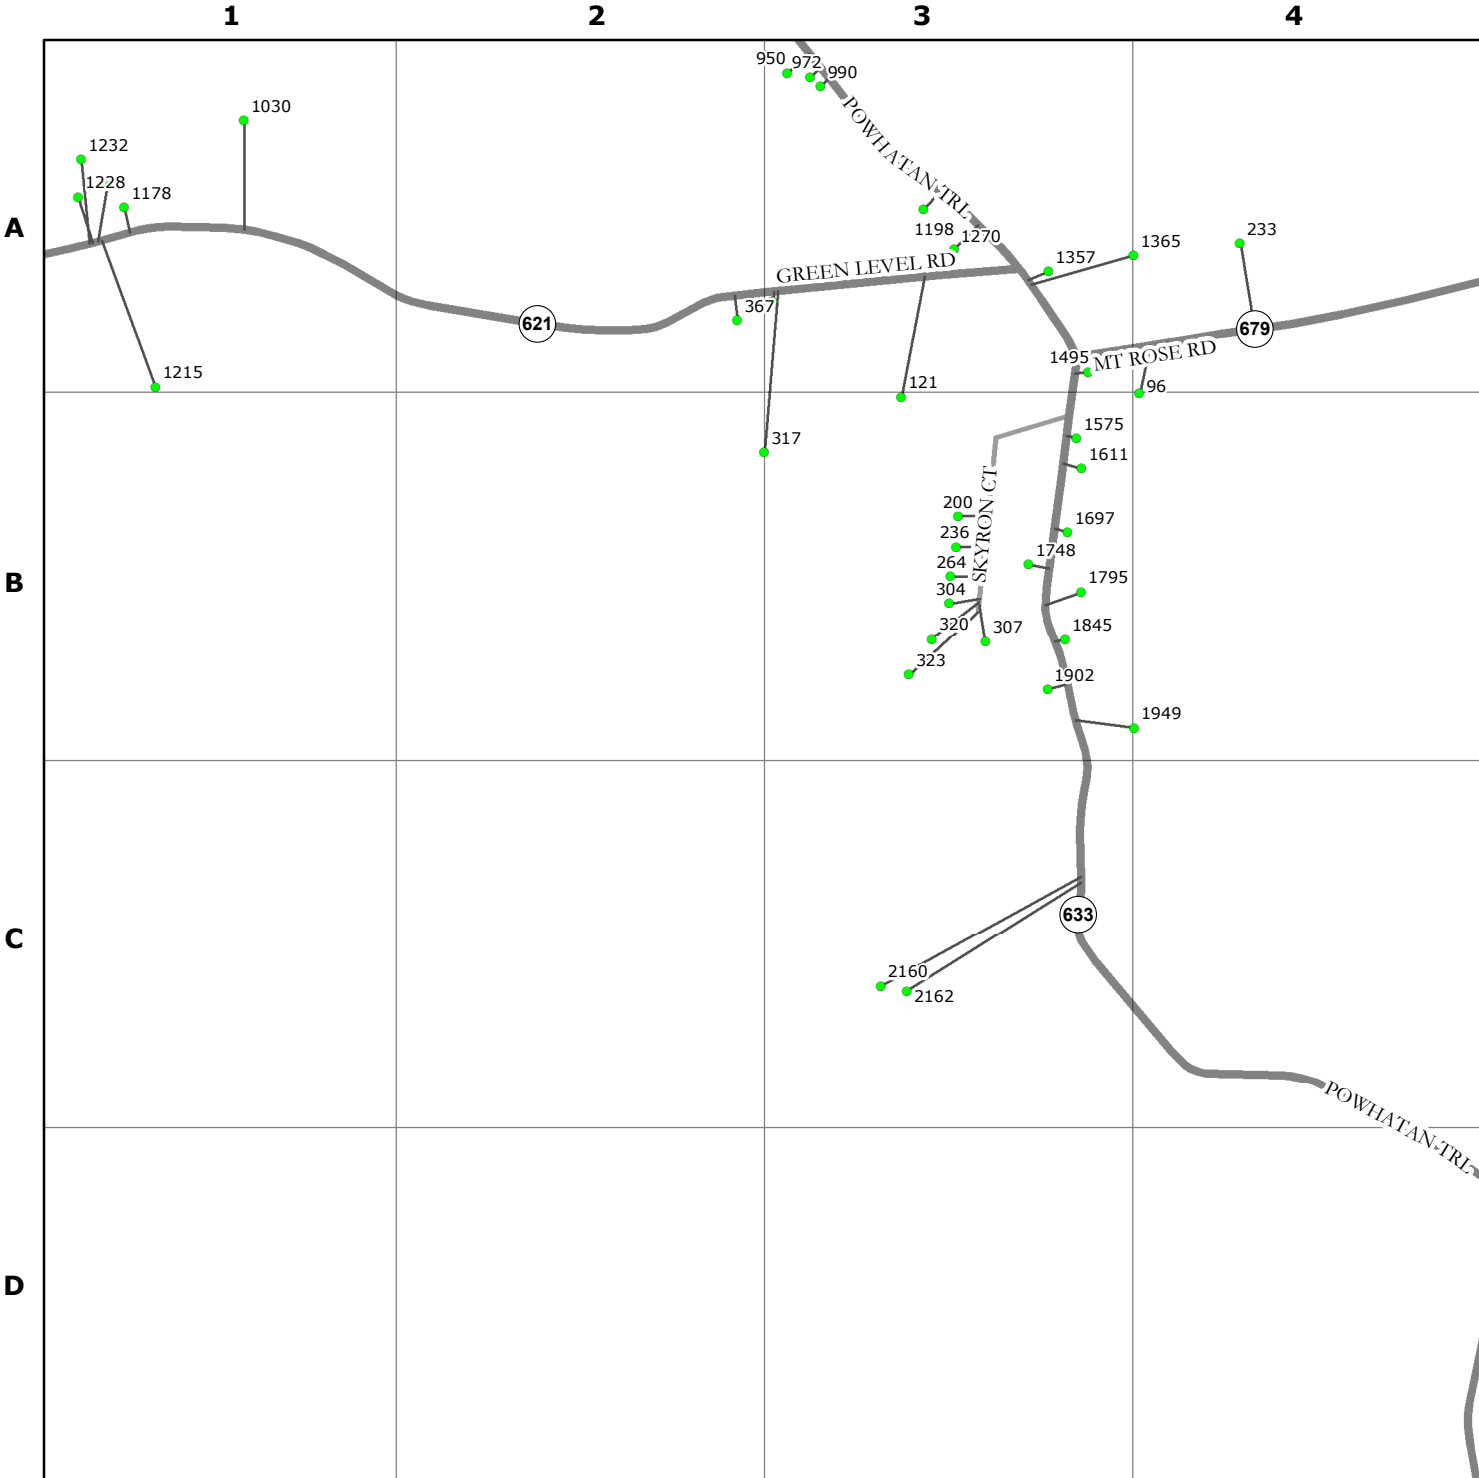

KING WILLIAM COUNTY
VIRGINIA

9-1-1 PLANIMETRIC MAP

8/16/2016

SHEET NUMBER
77