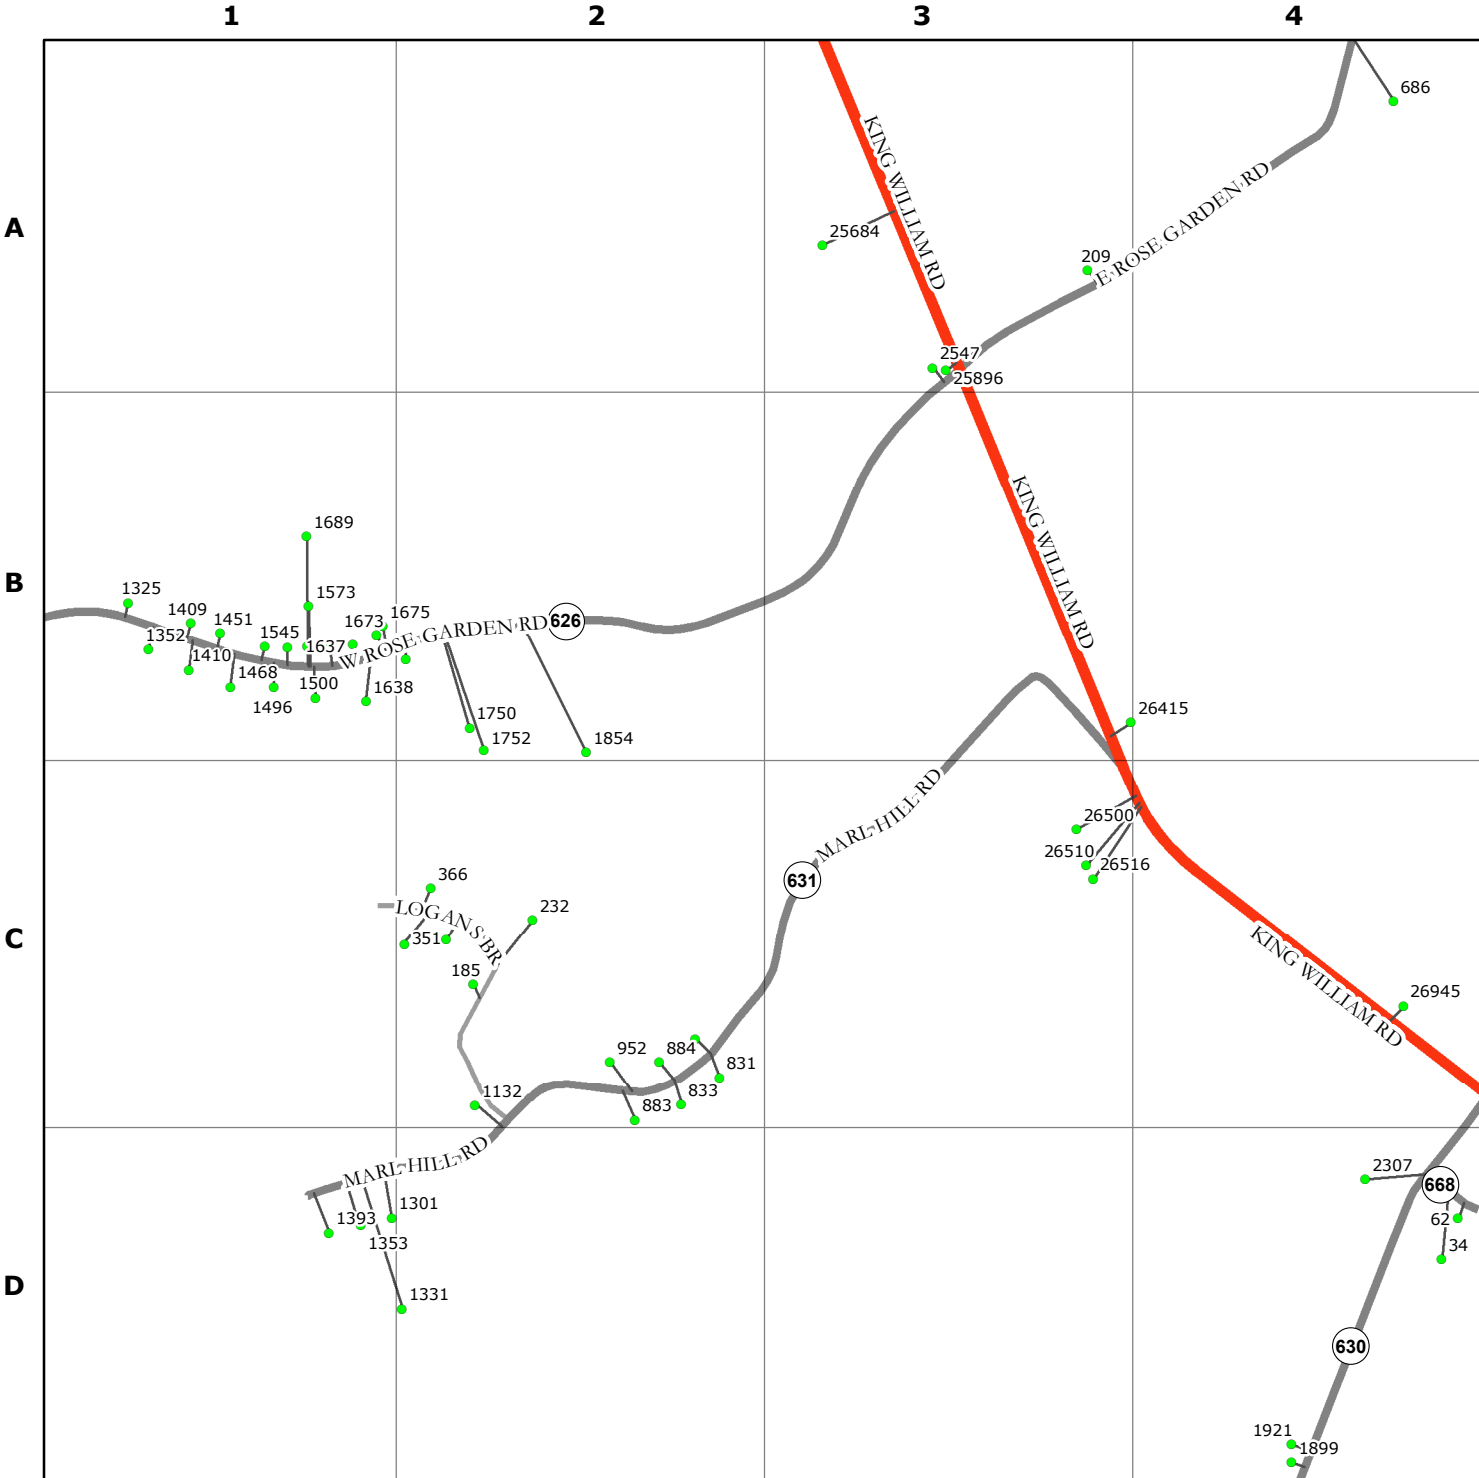

KING WILLIAM COUNTY
VIRGINIA

9-1-1 PLANIMETRIC MAP

8/16/2016

SHEET NUMBER
88