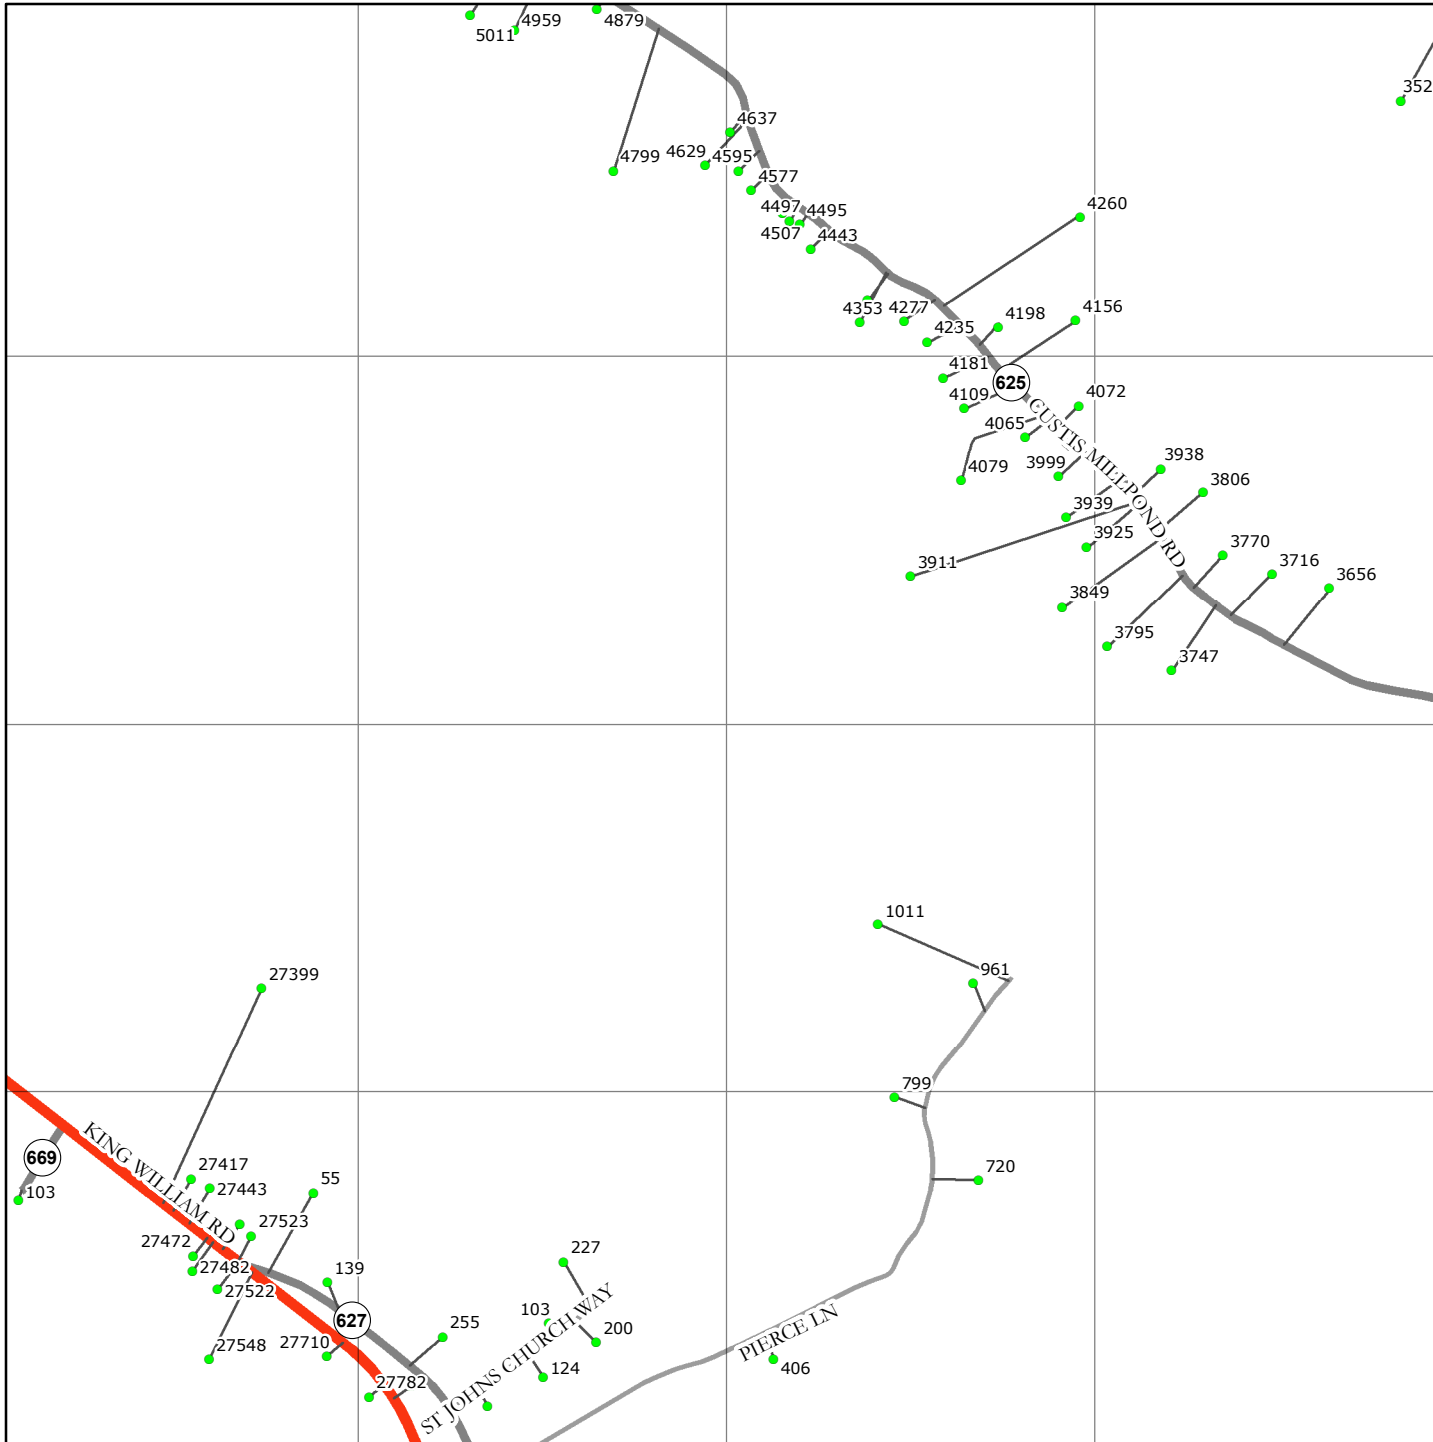

1

2

3

4

A

B

C

D

KING WILLIAM COUNTY
VIRGINIA

9-1-1 PLANIMETRIC MAP

8/16/2016

SHEET NUMBER
89