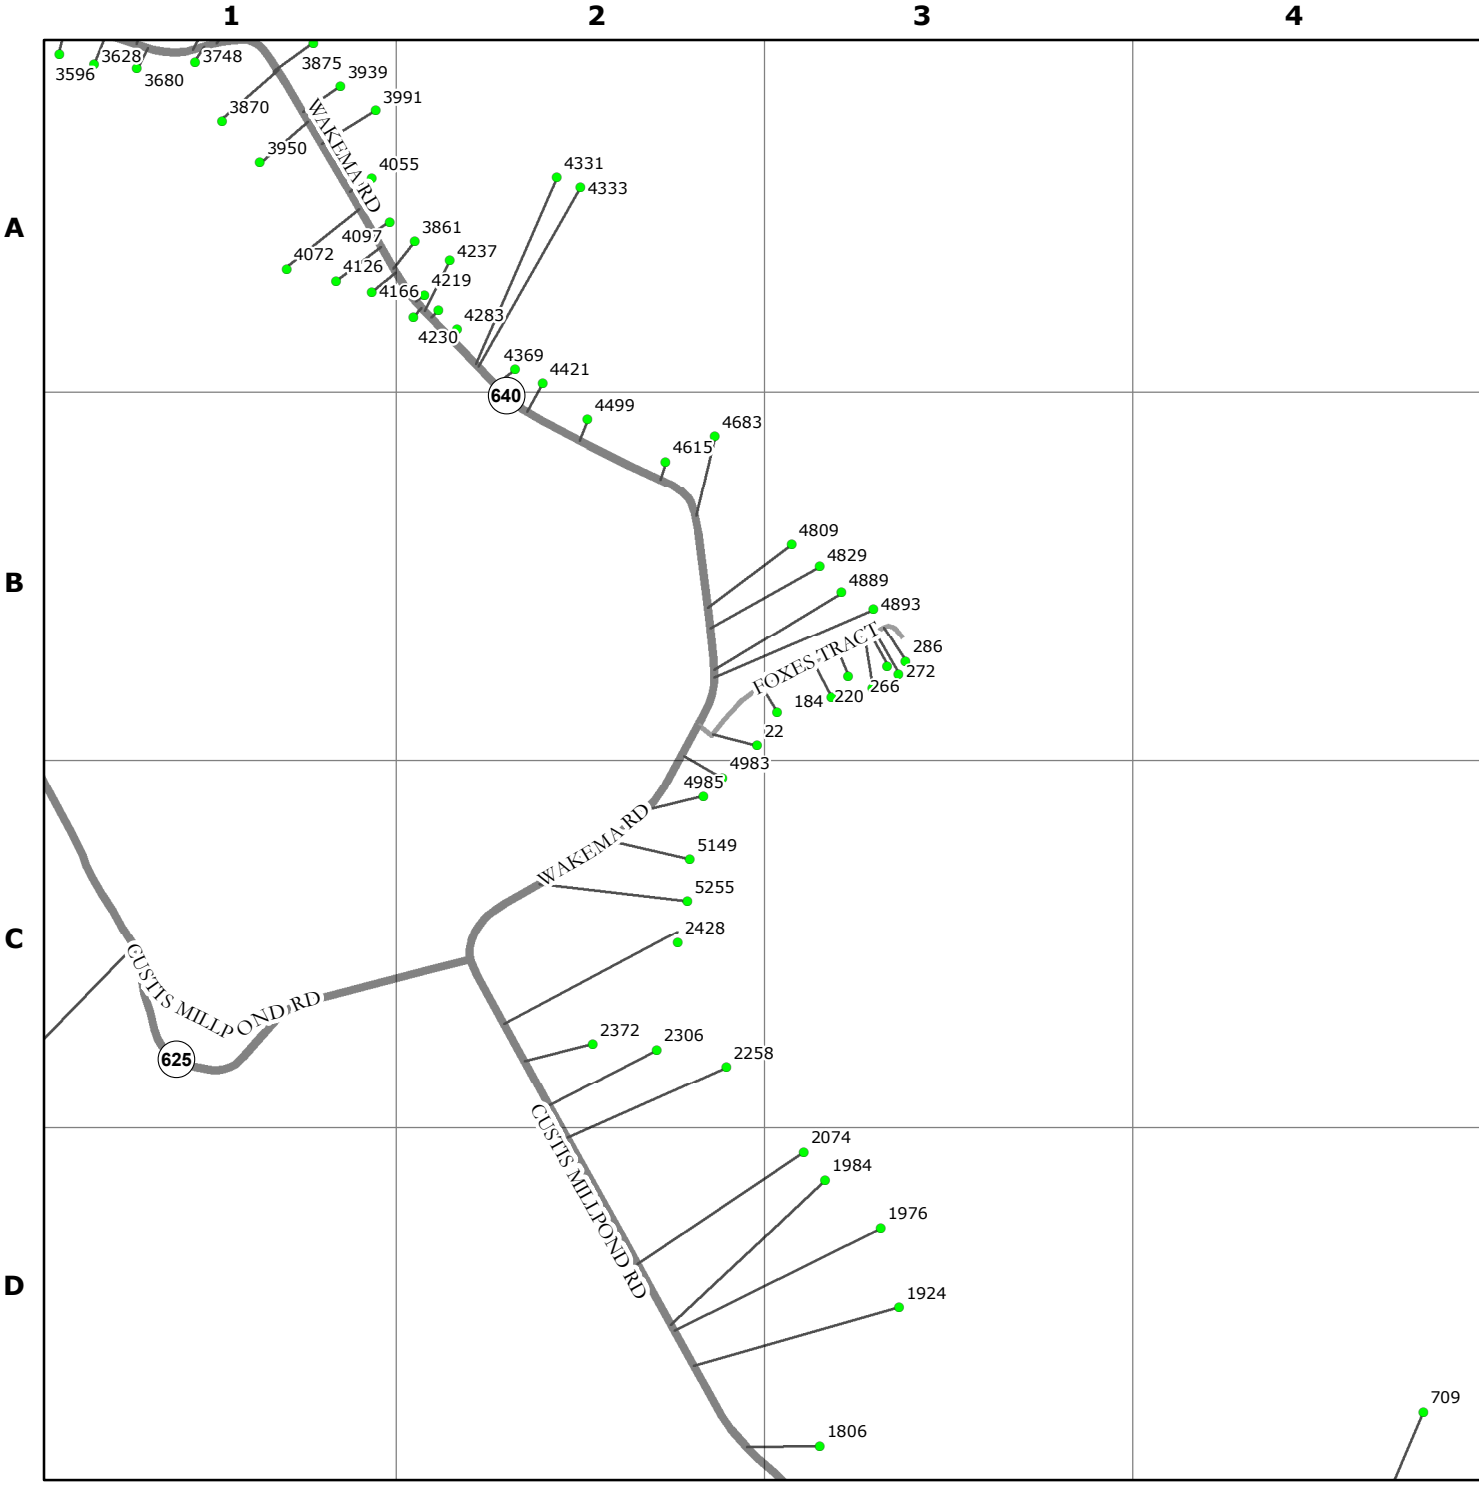

KING WILLIAM COUNTY
VIRGINIA

9-1-1 PLANIMETRIC MAP

8/16/2016

SHEET NUMBER
90