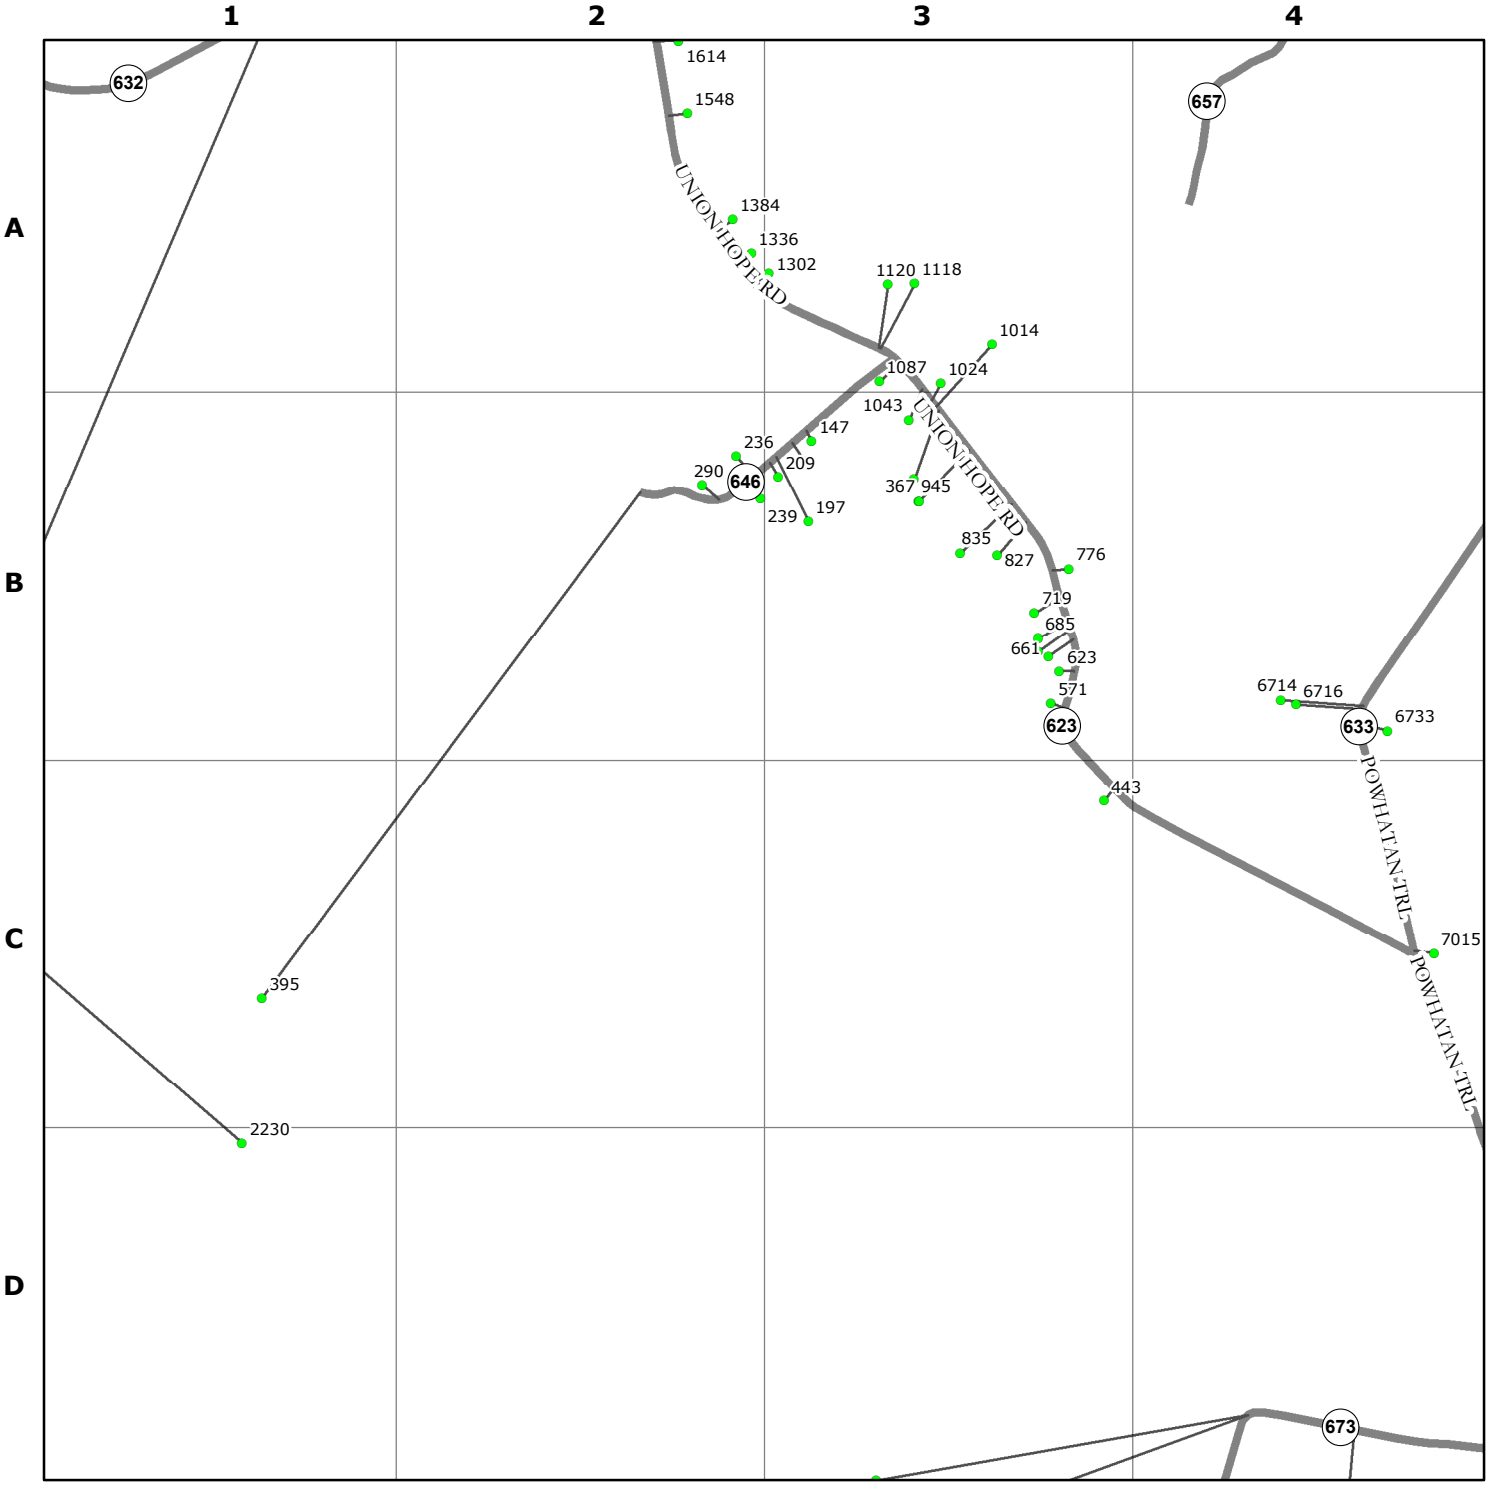

KING WILLIAM COUNTY
VIRGINIA

9-1-1 PLANIMETRIC MAP

8/16/2016

SHEET NUMBER
94