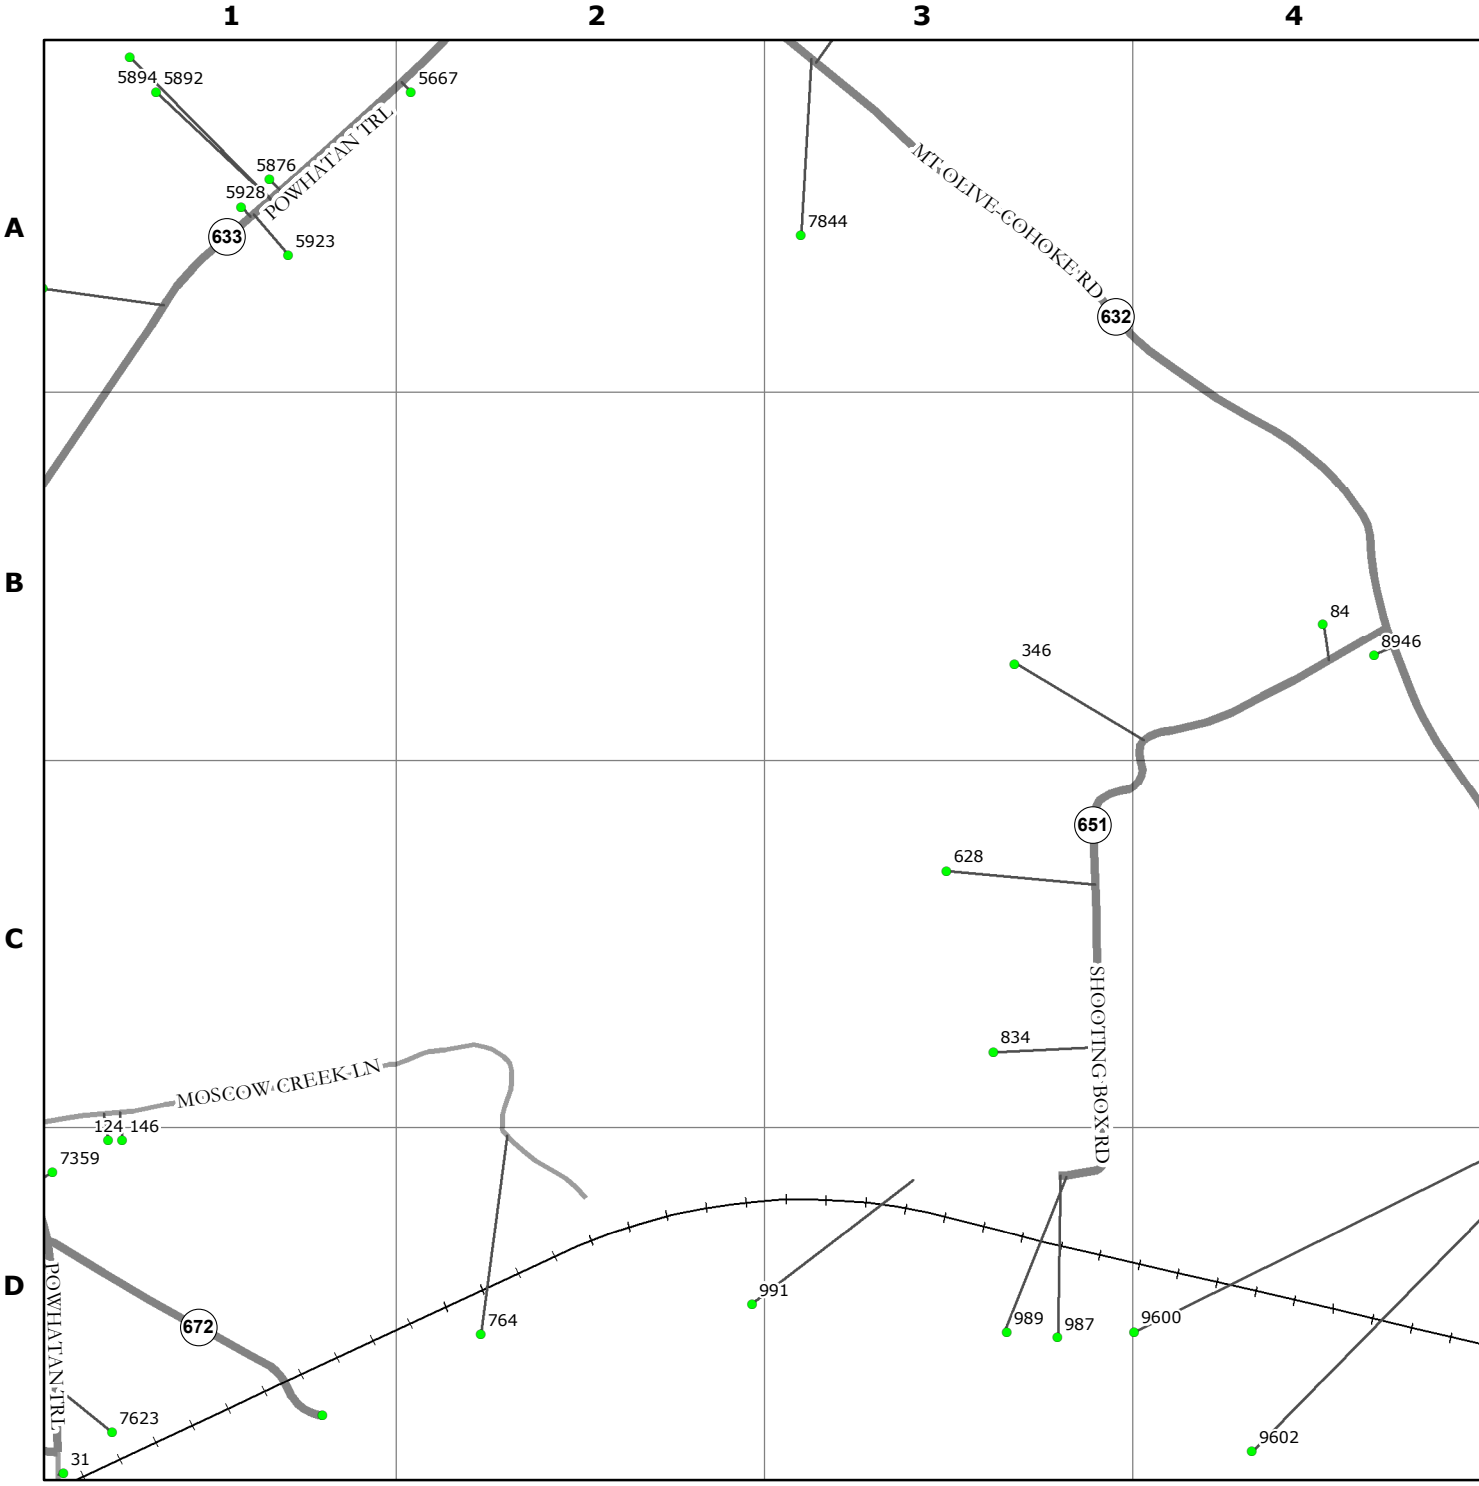

KING WILLIAM COUNTY  
VIRGINIA

9-1-1 PLANIMETRIC MAP

8/16/2016

SHEET NUMBER  
**95**