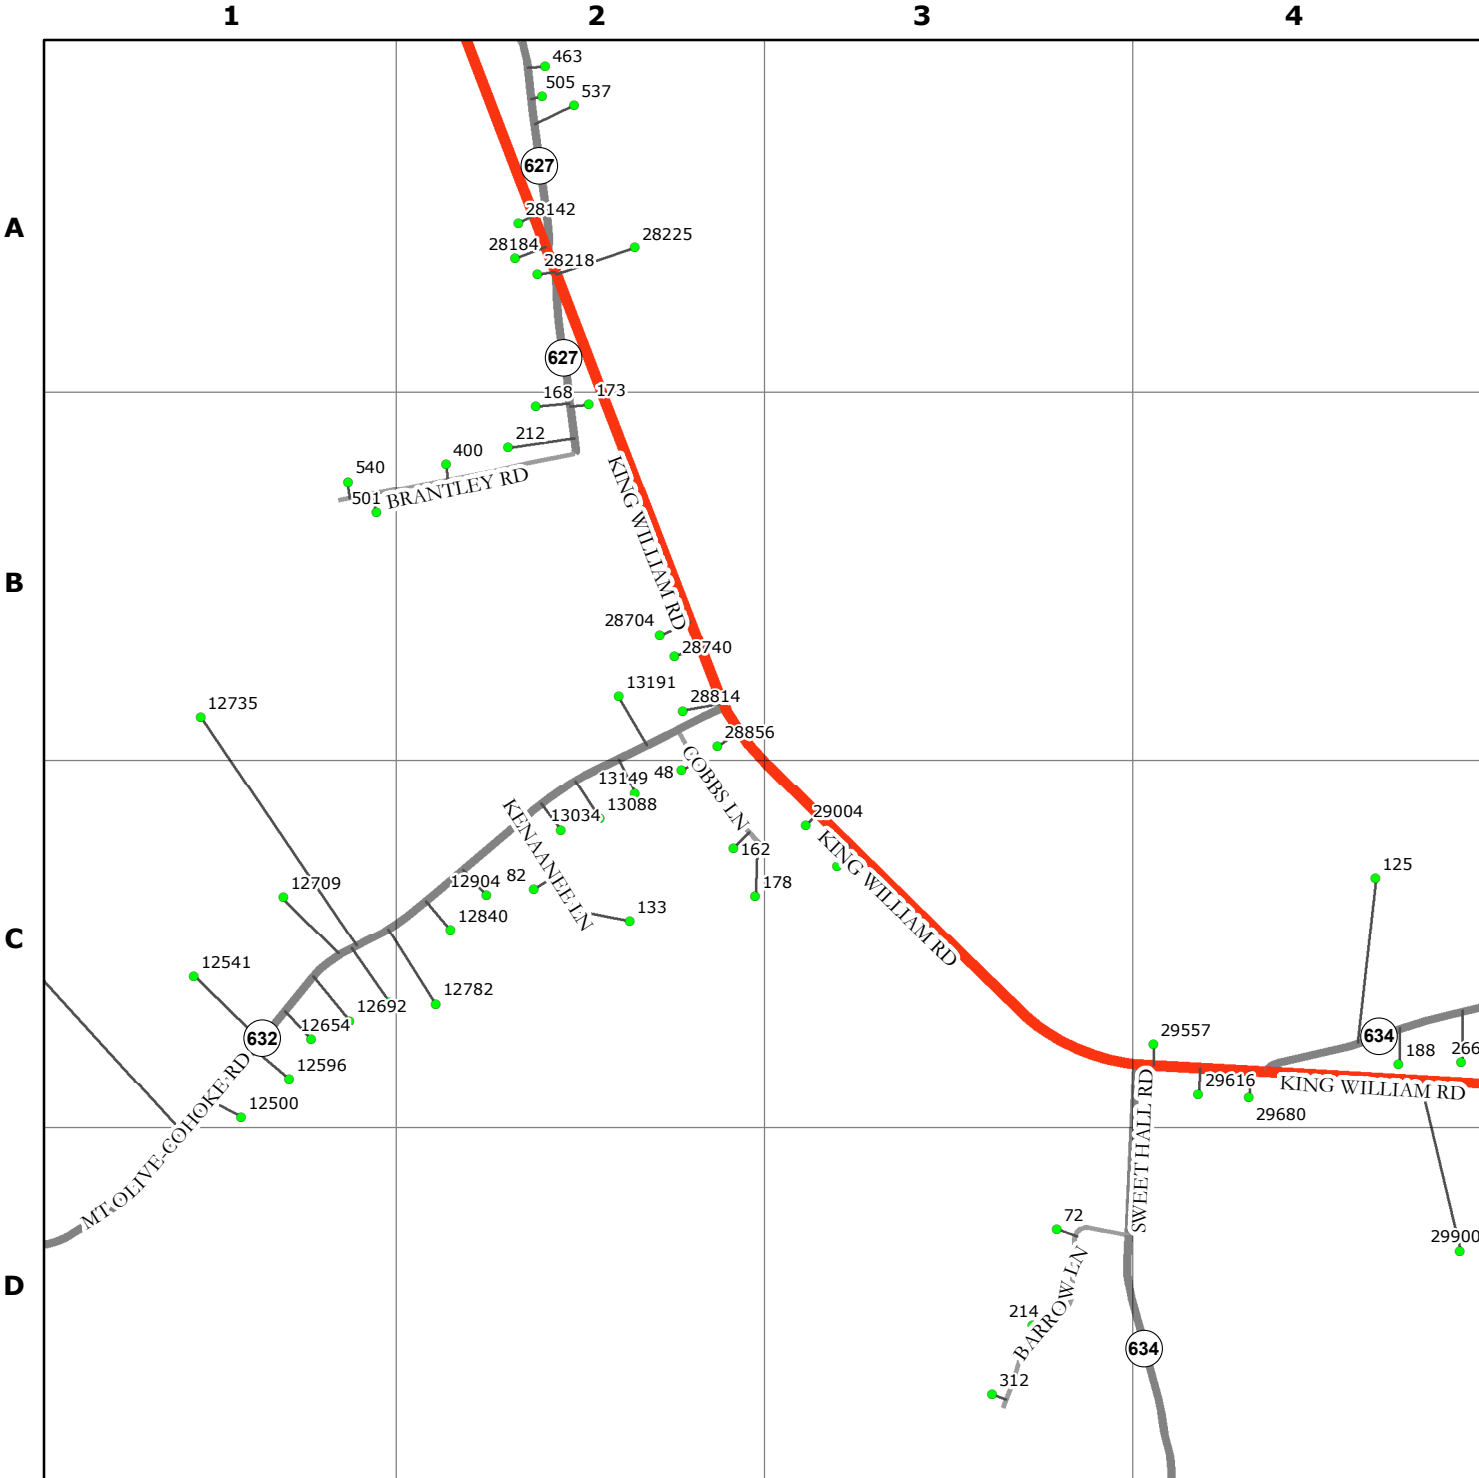

KING WILLIAM COUNTY
VIRGINIA

9-1-1 PLANIMETRIC MAP

8/16/2016

SHEET NUMBER
97